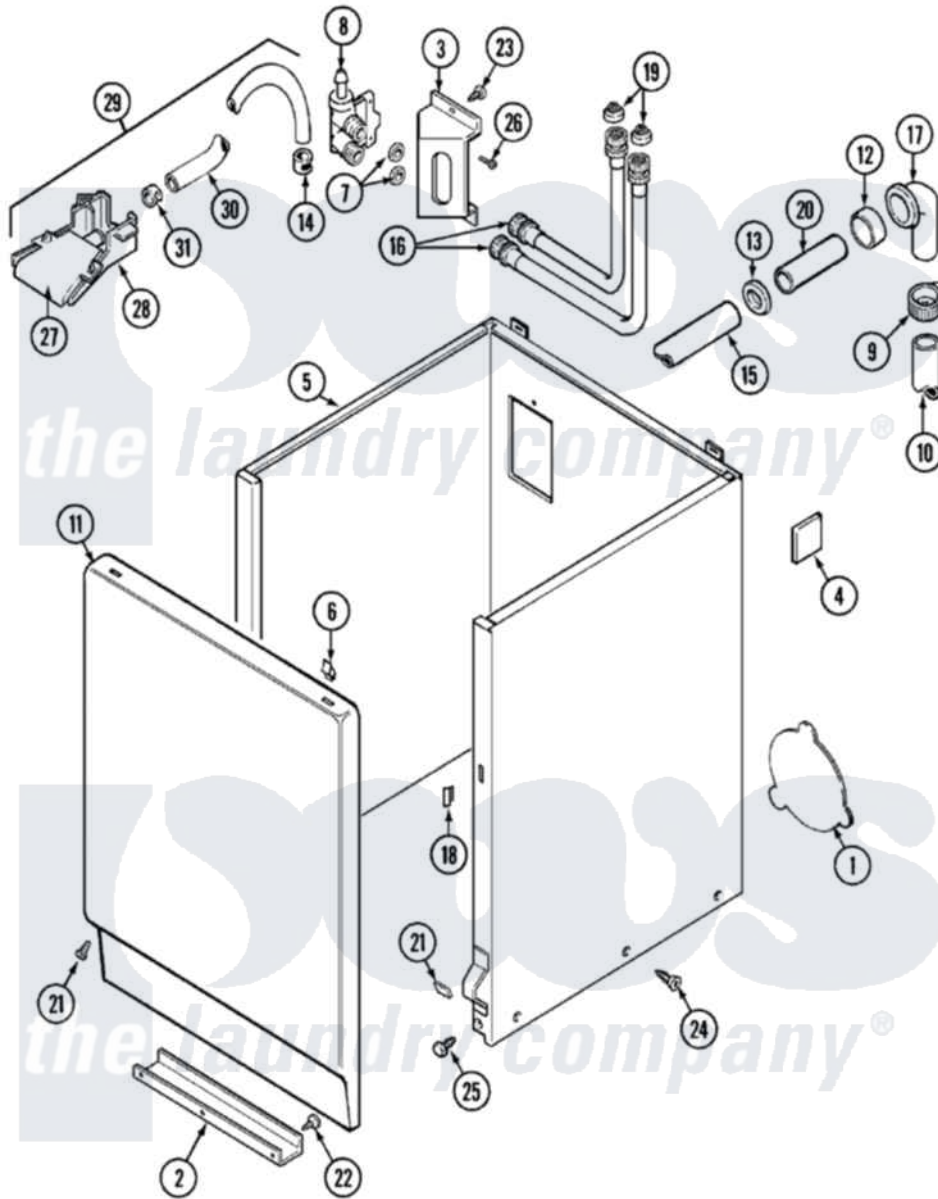

Maytag LAT8024AAM 02 - CABINET (LAT8034AAM & LAT8024AAM)

Maytag [Residential Maytag LAT8024AAM Washer Parts](#) Parts Diagram 02 - CABINET (LAT8034AAM & LAT8024AAM)
 Click on the part number to view part

Item	Original Part Number	Replaced By	Status	Part Description
1	211294	90767		Screw, 8A X 3/8 HeX Washer Head Tapping
"	211878		Not Available	PLATE, ACCESS
2	213846			Guard, Belt
3	214812	22002361		Bracket, Water Valve
4	215058			Pad, Cabinet Bumper
5	22001303			Cabinet ---NA
6	212982	22001650		Fastener, Spring
7	Y013783			Washer, Inlet Hose
8	214337	96160		Screen
"	22001274			Valve, Water
9	200908	285655		Clamp, Hose
10	216017			Hose, Drain
"	Y059149			(7/8" I.D. CARTON OF 50 FT.)
11	33001221	22001817		Sheet, Sound Damper
"	216078L		Not Available	PANEL, FRONT (ALM) SUB

12	214765		Gasket, Siphon Break
13	202574	3367052	Clamp, Hose
14	216169	596669	Clamp, Manifold
15	214767	22001448	Hose, Pump
16	202860		Inlet Hose Assembly
17	Y216016	W10116738	Elbow
18	214376	22002331	Spacer, Front Panel
19	200961	12001413	Strainer And Washer Kit
20	Y014874		Screw, Idler Arm And Sleeve
"	206638		Siphon Break
21	204439		Screw And Fstner Assembly
22	211294	90767	Screw, 8A X 3/8 HeX Washer Head Tapping
23	212276	W10116760	Screw
24	213007		Xfor Cabinet See Cabinet, Back
25	213121	3400111	Screw, 12-14 X 5/8
"	213122	27001200	Screw
26	Y313561		Screw----NA
27	22001187		Injector
28	22001186		Injector
29	22001304		Water Injector Assembly
30	22001190		Hose, Injector
31	216170	489503	Clamp