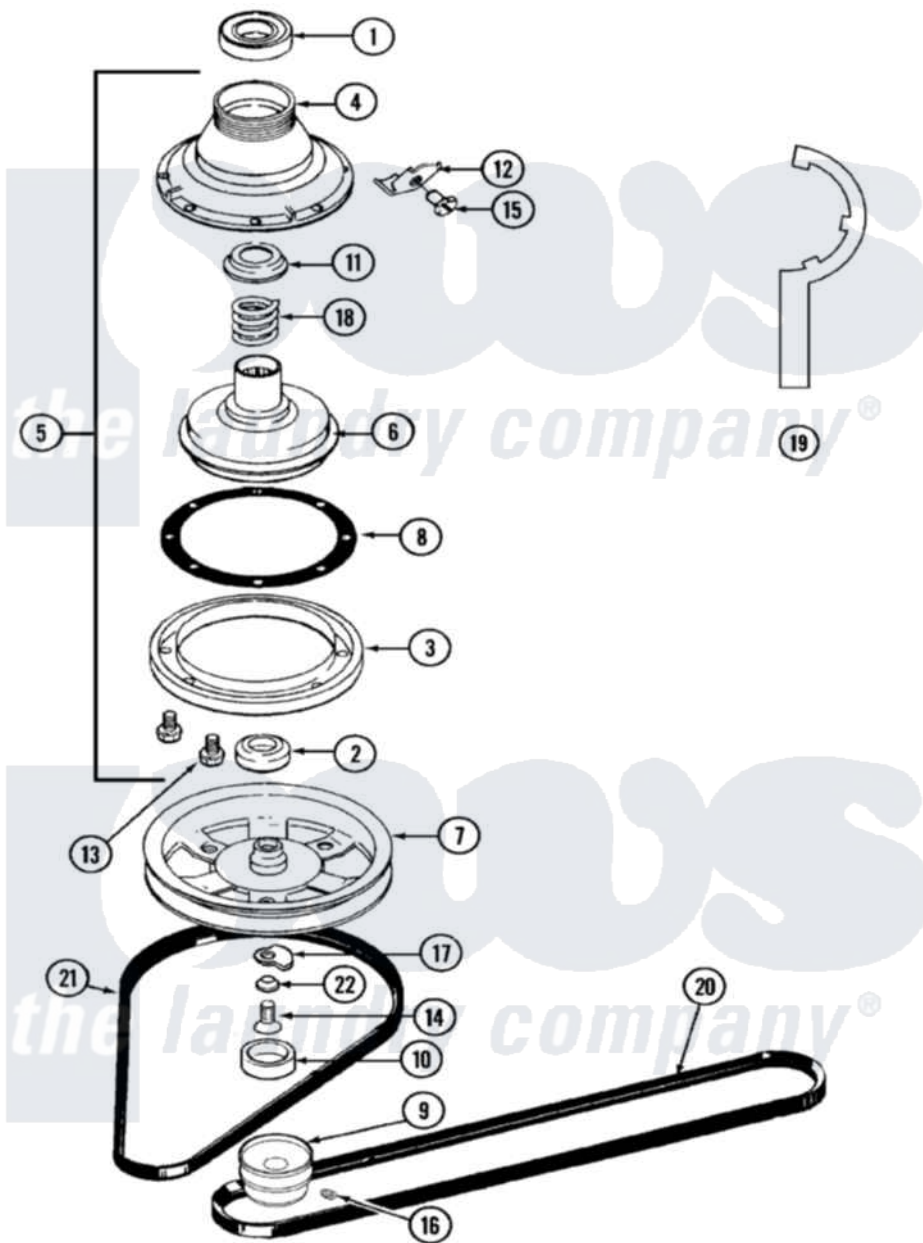

Maytag LAT8024AAM 03 - CLUTCH, BRAKE & BELTS (LAT8034AAM & LAT

Maytag Residential Maytag LAT8024AAM Washer Parts Parts Diagram 03 - CLUTCH, BRAKE & BELTS (LAT8034AAM & LAT

Click on the part number to view part

Item	Original Part Number	Replaced By	Status	Part Description
1	Y200720	<a href="#">22003441</a>		Bearing, Rear
2	<a href="#">200835</a>			Bearing, Brake Rotor
3	211043	<a href="#">6-2011900</a>		Brake Asse
4	211045	<a href="#">6-2011900</a>		Brake Asse
5	201190	<a href="#">6-2011900</a>		Brake Asse
6	201126	<a href="#">6-2011900</a>		Brake Asse
7	211059	<a href="#">6-2301530</a>		Pulley
8	211042	<a href="#">6-2011900</a>		Brake Asse
9	200816	<a href="#">6-2008160</a>		Pulley- MO
10	211038		Not Available	CAP, OIL RETAINER
11	211039	<a href="#">6-2011900</a>		Brake Asse
12	<a href="#">213325</a>			Clip, Retaining
13	211000			SCREW, BRAKE DRUM (HEX HEAD)
14	211375	<a href="#">681582</a>		Screw

15	<a href="#">213326</a>		Bolt, Sems Retaining Clip
16	<a href="#">Y053241</a>		Set Screw, Motor Pulley
17	<a href="#">211089</a>		Lug, Stop Pulley
18	211041	<a href="#">6-2011900</a>	Brake Asse
19	Y038315	<a href="#">038315</a>	Tool
20	<a href="#">211124</a>		Part Not Used
21	<a href="#">211125</a>		V Belt, DiVe Pulley
22	211090	<a href="#">22003555</a>	Washer, Stop Lug