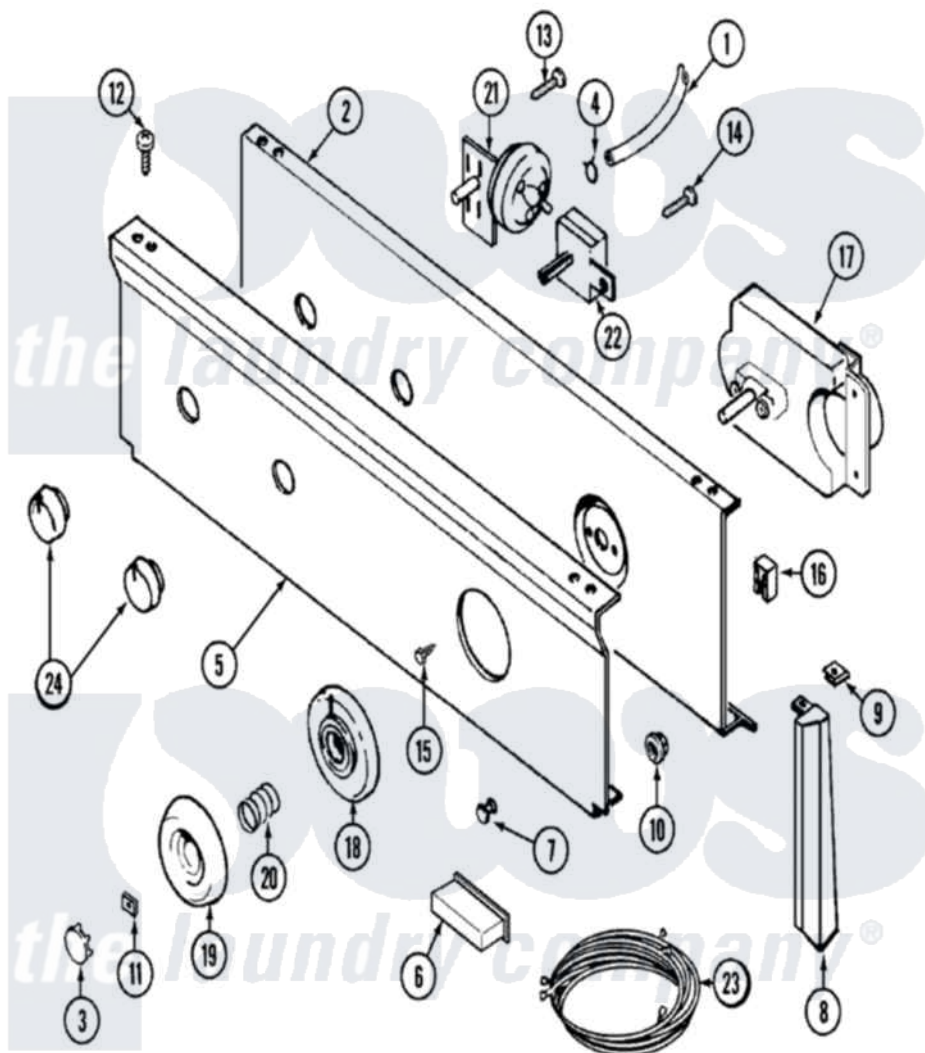

# Maytag LAT8024AAM 04 - CONTROL PANEL (LAT8034AAM & LAT8024AAM)

Maytag Residential Maytag LAT8024AAM Washer Parts Parts Diagram 04 - CONTROL PANEL (LAT8034AAM & LAT8024AAM)

[Click on the part number to view part](#)

Item	Original Part Number	Replaced By	Status	Part Description
1	22001036	<a href="#">22001619</a>		Tube, Water Level Switch
2	315483	<a href="#">3370225</a>		Screw
"	<a href="#">204807</a>			Ground Wire, Supp. Plte To Top Cover
"	<a href="#">22001132</a>			Plate, Support
3	216424		Not Available	CAP, KNOB (ALM)
4	410296	<a href="#">596669</a>		Clamp, Manifold
5	22001489		Not Available	PANEL, CONTROL (ALM)
6	<a href="#">214897</a>			Pad, Control Panel
7	22001215	<a href="#">7730P011-60</a>		Lens, Indicator Light
8	22001292	<a href="#">22001567</a>		Cap, End
"	<a href="#">22001293</a>			End Cap, Control Panel
9	<a href="#">214894</a>			Fastener, End Cap
10	<a href="#">214872</a>			Palnut, End Cap Note: Nut, Lamp Holder

11	<a href="#">211605</a>		Bezel, Timer Dial
12	<a href="#">210932</a>		Screw, No.8 X 9/16 Ctsk Note: Screw, Inlet Duct
13	211168	<a href="#">W10139210</a>	Screw, 8-18 X 5/16
14	211168	<a href="#">W10139210</a>	Screw, 8-18 X 5/16
15	<a href="#">216412</a>		Screw, Bracket To Timer
16	<a href="#">903115</a>		Lock Light
17	<a href="#">22001255</a>		Timer RPR
18	22001266	Not Available	BEZEL, TIMER KNOB (ALM)
19	22001199	Not Available	KNOB ASSY. (ALM)
20	<a href="#">211065</a>		Spring, Index Wheel
21	<a href="#">208206</a>		Switch, Pressure
22	208283	Not Available	SWITCH, WATER TEMPERATURE
23	<a href="#">22001315</a>		Wire Harness, Main
24	22001269	Not Available	KNOB ASSY. (ALM)
25	22001105	Not Available	MANUAL, USE & CARE
"	16000327	Not Available	GUIDE, QUICK REF. - MAYTAG