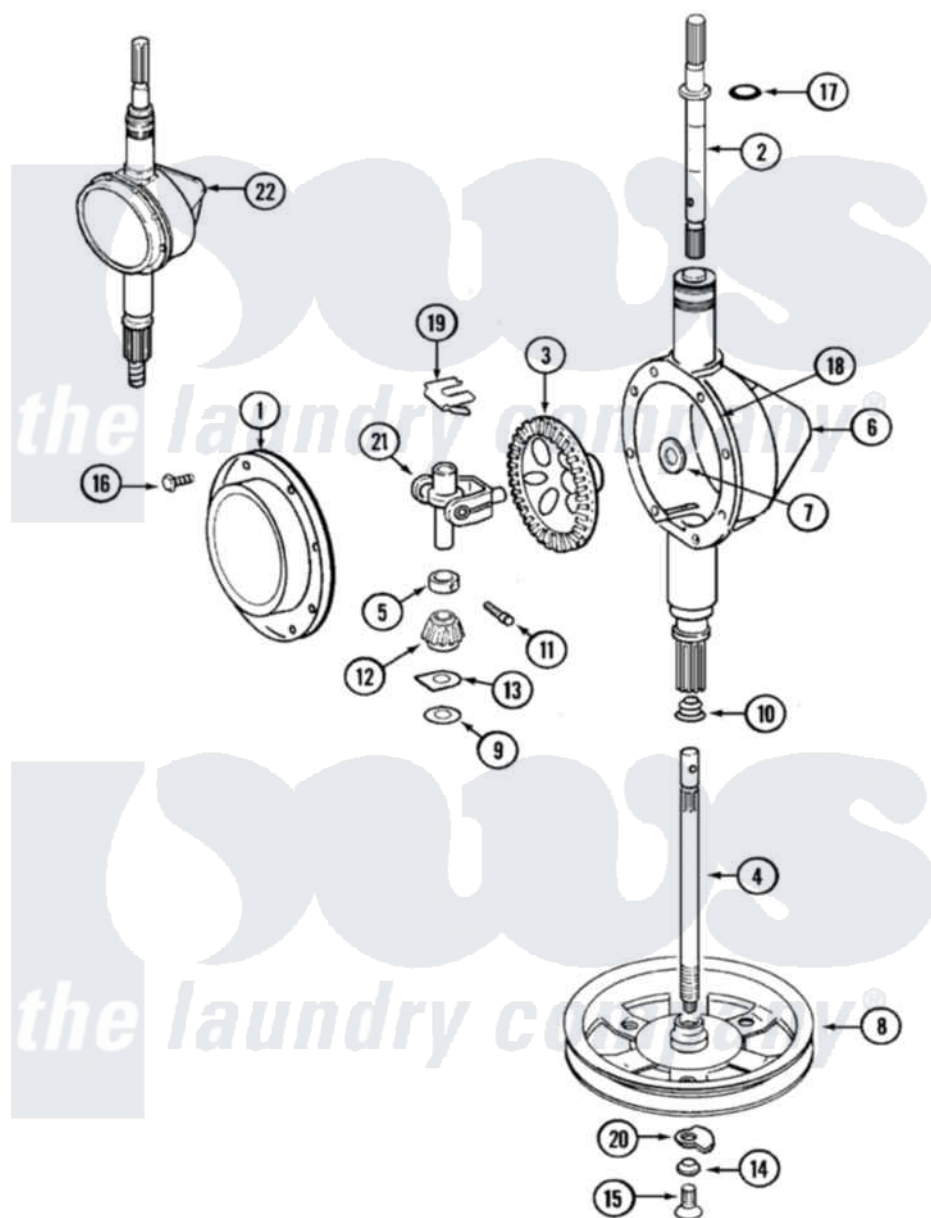

Maytag LAT8024AAM 06 - TRANSMISSION (LAT8034AAM & LAT8024AAM)

Maytag Residential Maytag LAT8024AAM Washer Parts Parts Diagram 06 - TRANSMISSION (LAT8034AAM & LAT8024AAM)

Click on the part number to view part

Item	Original Part Number	Replaced By	Status	Part Description
1	206628			Cover, Transmission
2	207153	6-2097820		Kit- Shaft
3	206713	6-2067130		Gear- Beve
4	215411	12001451		Ctr Shaft W/Collar Andkeeper-Sha
5	215415		Not Available	COLLAR, LOWER
6	206625	6-2097790		Transmison
7	215394			Washer, Bevel Gear
8	211059	6-2301530		Pulley
9	211483	6-2114830		Washer- SP
10	206602	207843		Lip Seal Repair Kit
11	Y206629			Pin, Collar
12	215401	W10221114		Pinion
13	215395			Plate, Clutch
14	211090	22003555		Washer, Stop Lug

15	211375	681582	Screw
16	215417	Not Available	SCREW, TRANSMISSION COVER
17	210690		Seal, Rubber
18	Y058700	675652	Adhesive
19	215581		Spring, Agitator Shaft
20	211089		Lug, Stop Pulley
21	206685	6-2066850	Yoke
22	206708	6-2097790	Transmison