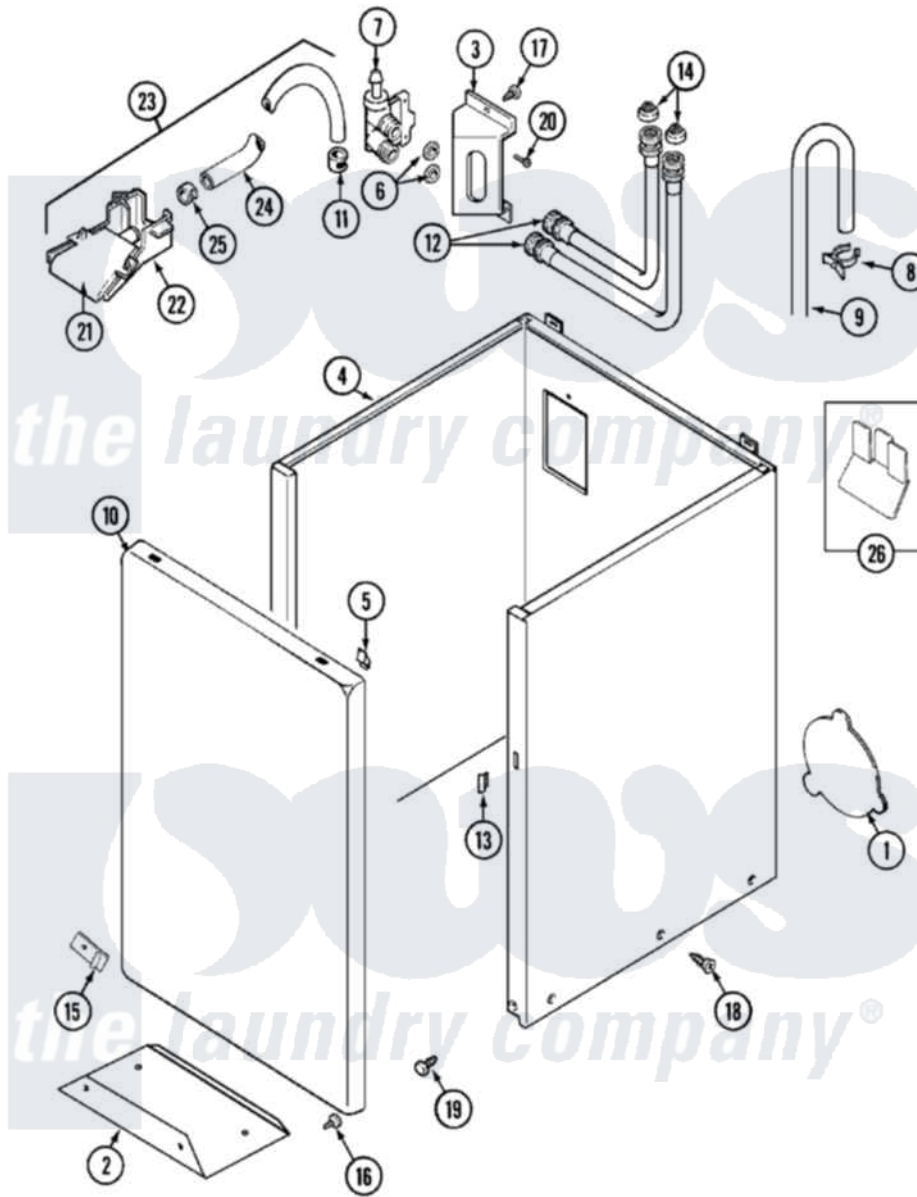

Maytag LAT8026AAE 02 - CABINET

Maytag [Residential Maytag LAT8026AAE Washer Parts](#) Parts Diagram 02 - CABINET
 Click on the part number to view part

Item	Original Part Number	Replaced By	Status	Part Description
1	211294	90767		Screw, 8A X 3/8 HeX Washer Head Tapping
"	211878		Not Available	PLATE, ACCESS
"	22001683	22002924		Plate, Access
2	213846			Guard, Belt
3	214812	22002361		Bracket, Water Valve
"	22002361			Bracket, Water Valve
4	22001302	22004425		Cabinet White Aspack
"	22002379	22004425		Cabinet White Aspack
5	22001650			Fastener, Spring
6	Y013783			Washer, Inlet Hose
7	214337	96160		Screen
"	22002360			Valve, Water
"	22001274			Valve, Water
8	22001815	22002765		Clip, Hose
9	22001816			Hose, Drain
10	22001817			Sheet, Sound Damper

"	22001803		Not Available	PANEL, FRONT (WHT)
"	22002366		Not Available	PANEL, FRONT (WHT)
11	216169	596669		Clamp, Manifold
12	202860			Inlet Hose Assembly
13	214376	22002331		Spacer, Front Panel
14	200961	12001413		Strainer And Washer Kit
15	22001995			Screw Note: Screw, Tumbler Front And Shroud
"	22002377			Clip, Retainer
"	12001341			Screw And Fastener Kit
"	22002378	27001200		Screw
"	22002376			Clip
16	211294	90767		Screw, 8A X 3/8 HeX Washer Head Tapping
17	22002372			Screw
"	212276	W10116760		Screw
18	213007			Xfor Cabinet See Cabinet, Back
19	213122	27001200		Screw
"	213121	3400111		Screw, 12-14 X 5/8
20	Y313561			Screw----NA
21	22001187			Injector
22	22001186			Injector
23	22001304			Water Injector Assembly
24	22001190			Hose, Injector
25	216169	596669		Clamp, Manifold
26	22001972			Clip, Cabinet