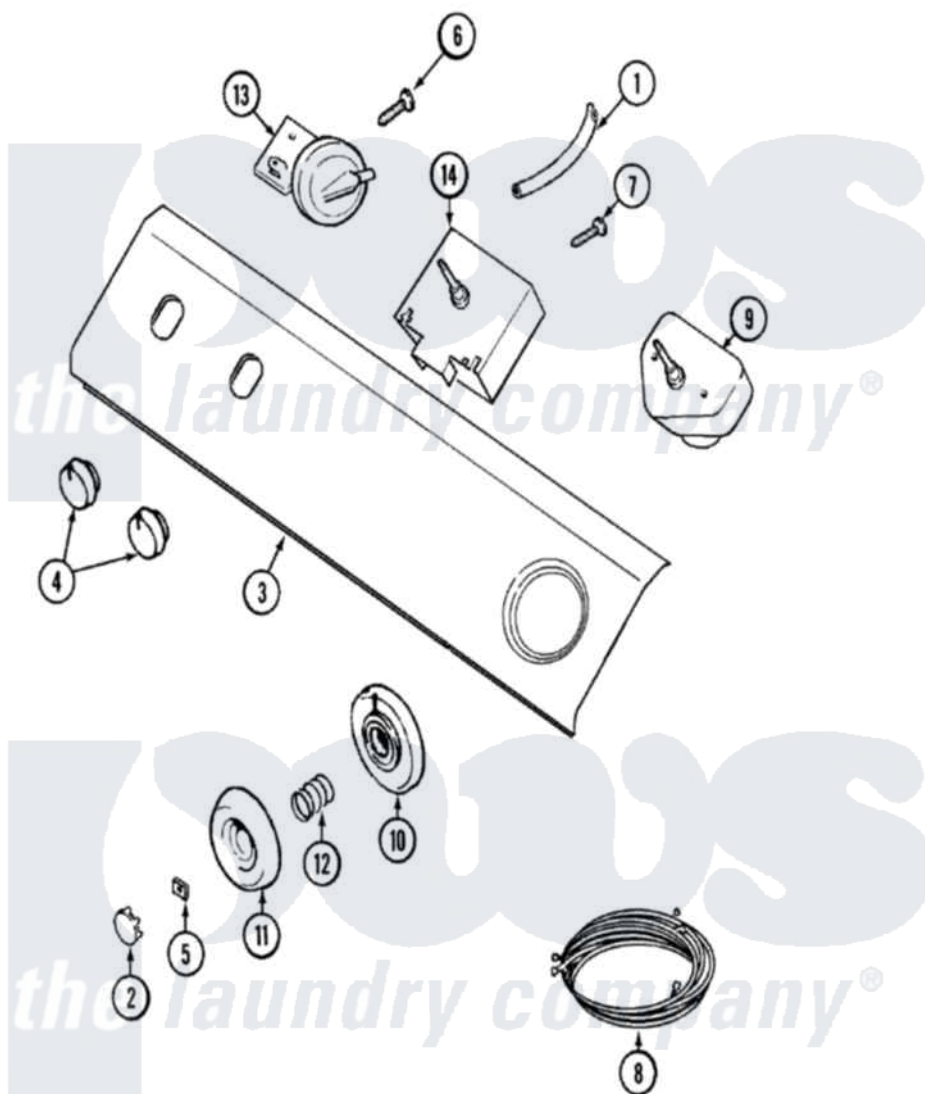

Maytag LAT8026AAE 04 - CONTROL PANEL

Maytag [Residential Maytag LAT8026AAE Washer Parts](#) Parts Diagram 04 - CONTROL PANEL
 Click on the part number to view part

Item	Original Part Number	Replaced By	Status	Part Description
1	22001036	22001619		Tube, Water Level Switch
2	22001664			Timer Knob Insert/Cap
3	22001697			Panel, Control
4	22001663			Knob, Selector Switch
5	211605			Bezel, Timer Dial
6	22001662	8534058		Screw
7	22001661	3400094		Screw, 10-32 X 3/8
8	22002205			Harness, Wire
"	22001754			Wire Harness, Main
9	22001686			Timer
"	22002181			Timer
10	22001660			Dial Skirt - White
11	22001659			Timer Knob - Grey
12	211065			Spring, Index Wheel
13	22001776			Inf Level Rot Pressure Switch
14	22001655			Switch, Water Temp.