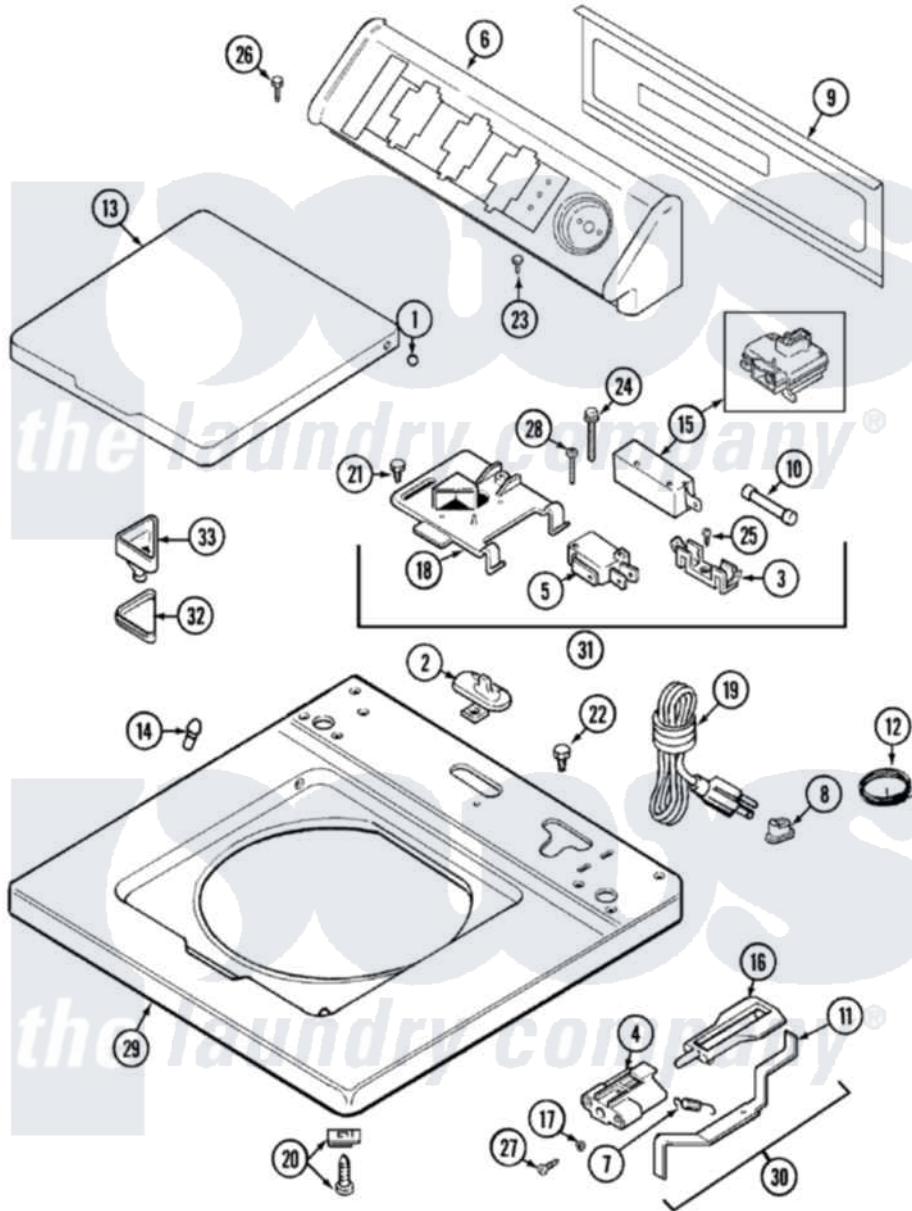

Maytag LAT8026AAE 05 - TOP

Maytag [Residential Maytag LAT8026AAE Washer Parts](#) Parts Diagram 05 - TOP
 Click on the part number to view part

Item	Original Part Number	Replaced By	Status	Part Description
1	211726			Hinge, Ball Lid
2	22001298			Cap, Top Cover
"	207159	489355		Screw, 8 X 1/2
3	207167			Block, Fuse
"	W10124350		Not Available	NOT REQUIRED PART OR SEE NOTE
4	22001645		Not Available	BRACKET, UNBALANCE---NA
"	22002135			Bracket, Unbalance
5	W10124350		Not Available	NOT REQUIRED PART OR SEE NOTE
"	207166			Switch, Check
6	22001670			Console
7	213720			Spring, Lid Switch
8	211881			Grommet, Cord Part Not Used-Gas Models Only
9	216423	3370225		Screw
"	22001662	8534058		Screw

"	22001814		Back Panel, Console
10	22001673	22001682	Switch Assembly, Lid W/4amp Fuse
"	W10124350		Not Available NOT REQUIRED PART OR SEE NOTE
11	22001672		Lever, Unbalance
"	22001968		Lever, Unbalance
12	22001654		Wire, Ground
"	Y705026	3370225	Screw
13	22001674	22001893	Lid
"	22001676	22001893	Lid
14	212716		Bumper, Lid
15	22001967	12001908	Switch-Lid
"	205415	279347	Switch-Lid
16	216255		Plunger, Lid Switch
17	211500		Washer, Bracket To Top Cover
18	22001678		Bracket, Switch And Fuse
"	W10124350		Not Available NOT REQUIRED PART OR SEE NOTE
19	208194	22003062	Cord, Power
20	22001402	214354	Screw, Top Cover To Cabnt.
21	207159	489355	Screw, 8 X 1/2
22	Y705026	3370225	Screw
23	216423	3370225	Screw
24	213501		Screw, No.6-20 X 1-1/8 Inch
25	Y311711		Screw, Fuse Block
26	216423	3370225	Screw
27	22001600	25-7809	Screw, No.6-20 1/2 Flthd Torx
28	22001352		Screw, Check Switch
29	22001679	22002137	Cover Assembly, Top
"	22002137		Cover Assembly, Top
30	22001681		Unbalance Lever Assembly
"	22001969		Unbalance Lever Assembly
31	22001682		Switch Assembly, Lid W/4amp Fuse