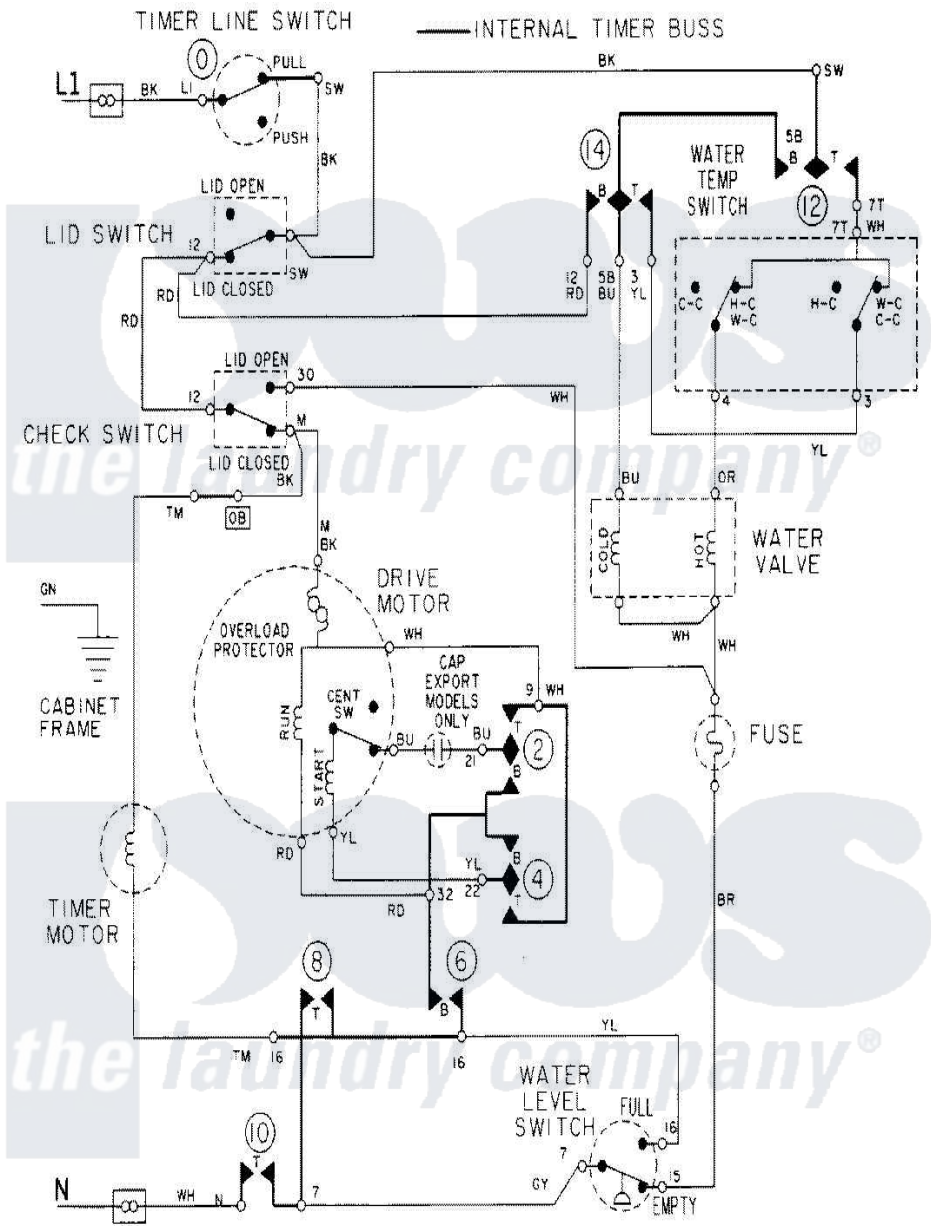

Maytag LAT8026AAE 08 - WIRING INFORMATION

Maytag Residential Maytag LAT8026AAE Washer Parts Parts Diagram 08 - WIRING INFORMATION
 Click on the part number to view part

Item	Original Part Number	Replaced By	Status	Part Description
NI	15002086		Not Available	WIRING INFORMATION
"	15001918		Not Available	WIRING INFORMATION