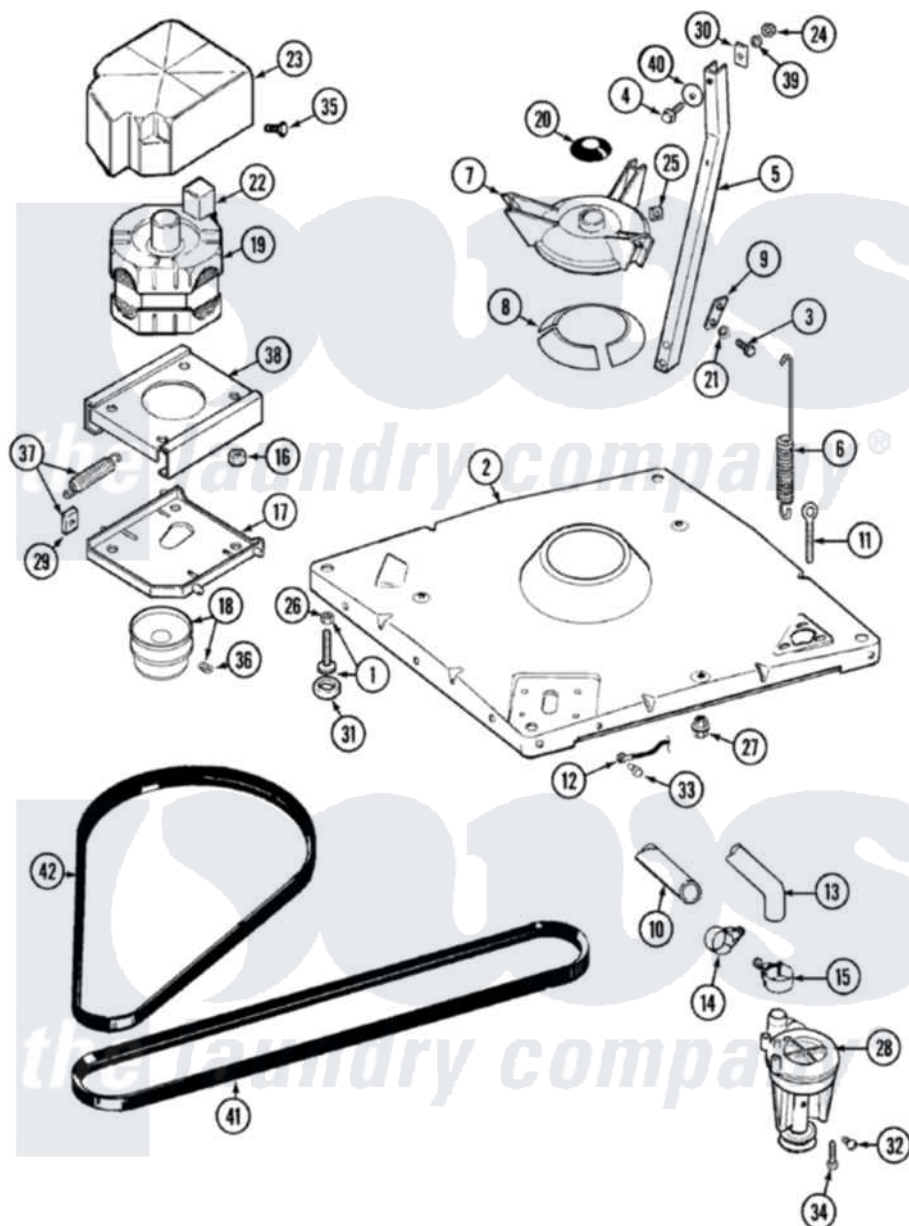

Maytag LAT8034AAL 01 - BASE

Maytag Residential Maytag LAT8034AAL Washer Parts Parts Diagram 01 - BASE
 Click on the part number to view part

Item	Original Part Number	Replaced By	Status	Part Description
1	Y302699	22003428		Leg, Adjustable
2	22001172	22002150		Base
3	Y015627			Screw- Hex
4	205254	W10175938		Bolt
"	200744	W10175939		Bolt
5	213100		Not Available	PART NOT USED
6	22001300			Spring, Centering
7	203725			Damper W/Bolt And Clip
8	203956			Damper Pad Kit
9	213073			Washer, Double Brace
10	214767	22001448		Hose, Pump
11	216416			Bolt, Eye/Centering Spring
12	901220			Ground Wire
13	Y212989			Hose, Outer Tub To Pump
14	202574	3367052		Clamp, Hose
15	202574	3367052		Clamp, Hose

16	Y311426	3400029	Nut, Adapter Plate
17	22001301		Mount, Motor Lower-Assembly
18	200816	6-2008160	Pulley- MO
19	201805	12002351	Motor-Drve
20	211028	22001586	Deflector, Water
21	911852	486009	Lockwasher
22	206505		Not Available PROD. No.201664-15, & No.205463-3.
"	205132		Not Available SWITCH, MOTOR EXTERNAL START No.201664-14,205463- 4 & 201800-4
23	215098		Shield, Motor
24	Y052734		Nut, Carrage Bolts And Bracket
25	Y052785		Nut, Brace To Damper
26	210385		Lock Nut For Adjustable Leg
27	211949		Nut, Adjustment Eyebolt
28	202203	6-2022030	Pump As Pa
29	204998	205000	Roller And Spring Kit 4+Spr
30	212979		Not Available WASHER, TUB BRACE
31	210684		Foot, Adjustable Leg
32	Y015408	22003235	Screw, Bearing Insert
33	912365	3370225	Screw
34	211880		Screw, HeX Head No.10 X 1/2 Inc
35	213121	3400111	Screw, 12-14 X 5/8
36	Y053241		Set Screw, Motor Pulley
37	205000		Roller And Spring Kit 4+Spr
38	206708	6-2097790	Transmison
39	214956		Motor Mount Assembly
40	Y054867		Washer, Lock
41	211100		Washer, Outer Tub