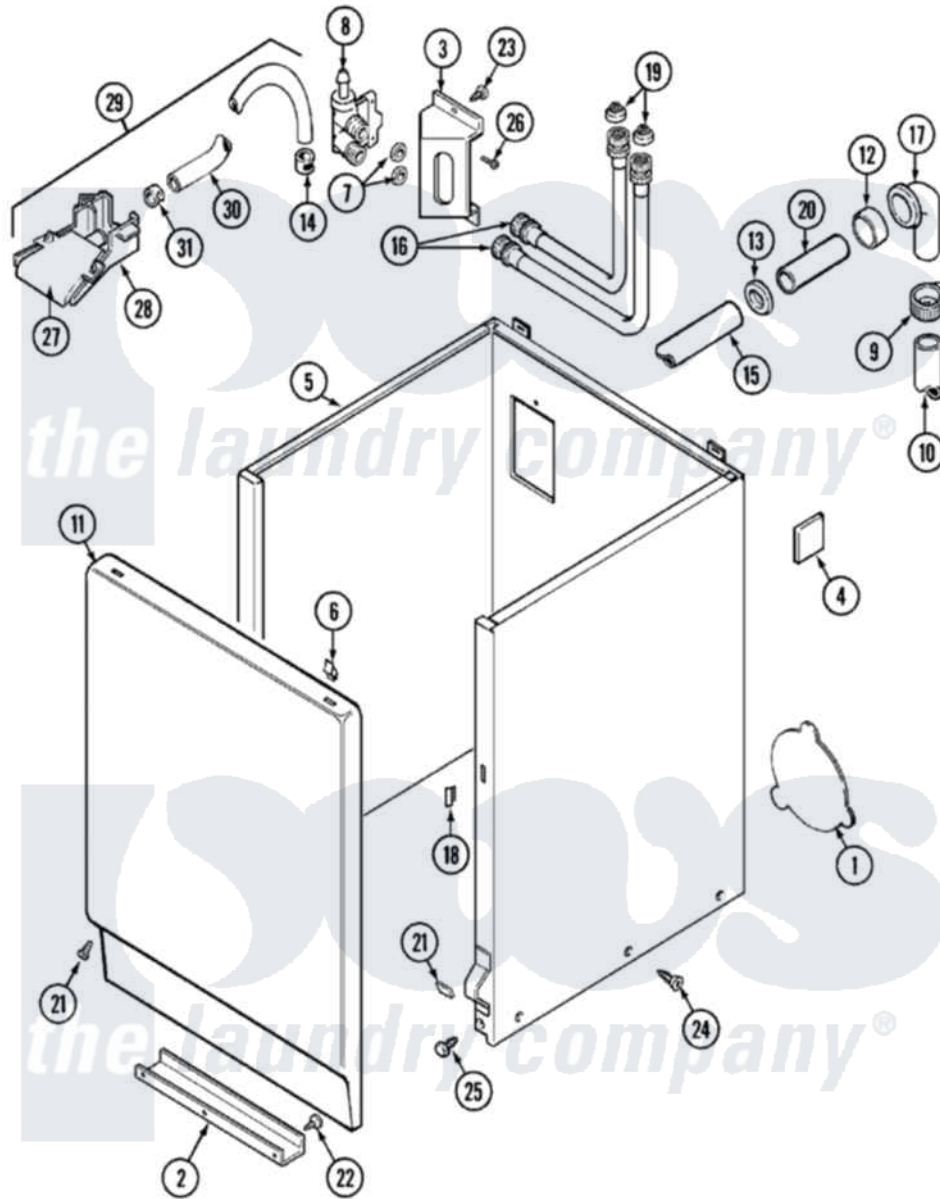

Maytag LAT8034AAL 02 - CABINET

Maytag Residential Maytag LAT8034AAL Washer Parts Parts Diagram 02 - CABINET
 Click on the part number to view part

Item	Original Part Number	Replaced By	Status	Part Description
1	211294	90767		Screw, 8A X 3/8 HeX Washer Head Tapping
"	211878		Not Available	PLATE, ACCESS
2	213846			Guard, Belt
3	214812	22002361		Bracket, Water Valve
4	215058			Pad, Cabinet Bumper
5	22001303			Cabinet ---NA
6	212982	22001650		Fastener, Spring
7	Y013783			Washer, Inlet Hose
8	214337	96160		Screen
"	22001274			Valve, Water
9	200908	285655		Clamp, Hose
10	216017			Hose, Drain
"	Y059149			(7/8" I.D. CARTON OF 50 FT.)
11	33001221	22001817		Sheet, Sound Damper
"	216078L		Not Available	PANEL, FRONT (ALM) SUB

12	214765		Gasket, Siphon Break
13	202574	3367052	Clamp, Hose
14	216169	596669	Clamp, Manifold
15	214767	22001448	Hose, Pump
16	202860		Inlet Hose Assembly
17	Y216016	W10116738	Elbow
18	214376	22002331	Spacer, Front Panel
19	200961	12001413	Strainer And Washer Kit
20	Y014874		Screw, Idler Arm And Sleeve
"	206638		Siphon Break
21	204439		Screw And Fstner Assembly
22	211294	90767	Screw, 8A X 3/8 HeX Washer Head Tapping
23	212276	W10116760	Screw
24	213007		Xfor Cabinet See Cabinet, Back
25	213121	3400111	Screw, 12-14 X 5/8
"	213122	27001200	Screw
26	Y313561		Screw----NA
27	22001187		Injector
28	22001186		Injector
29	22001304		Water Injector Assembly
30	22001190		Hose, Injector
31	216170	489503	Clamp