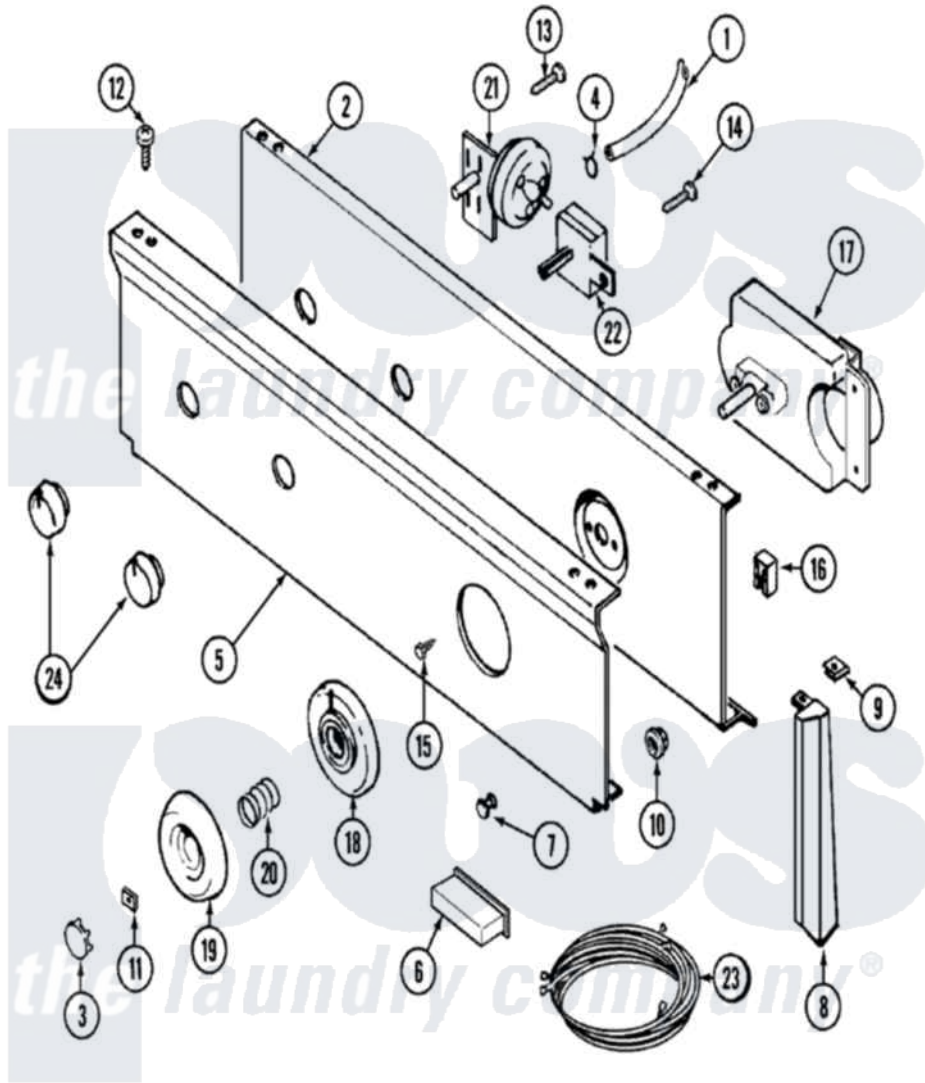

Maytag LAT8034AAL 04 - CONTROL PANEL

Maytag [Residential Maytag LAT8034AAL Washer Parts](#) Parts Diagram 04 - CONTROL PANEL

[Click on the part number to view part](#)

Item	Original Part Number	Replaced By	Status	Part Description
1	22001036	22001619		Tube, Water Level Switch
2	315483	3370225		Screw
"	204807			Ground Wire, Supp. Plte To Top Cover
"	22001132			Plate, Support
3	216193		Not Available	CAP, TIMER KNOB (BLK)
4	410296	596669		Clamp, Manifold
5	22001222			Panel, Control
6	214897			Pad, Control Panel
7	22001215	7730P011-60		Lens, Indicator Light
8	22001288			End Cap, Control Panel
"	22001290			End Cap, Control Panel
9	214894			Fastener, End Cap
10	214872			Palnut, End Cap Note: Nut, Lamp Holder
11	211605			Bezel, Timer Dial
12	311728	210032		Screw, No.8 X 9/16 Ctsk Note:

12	214120	21032		Screw, Inlet Duct
13	211168	W10139210		Screw, 8-18 X 5/16
14	211168	W10139210		Screw, 8-18 X 5/16
15	216412			Screw, Bracket To Timer
16	903115			Lock Light
17	22001255			Timer RPR
18	22001264		Not Available	BEZEL, TIMER KNOB (BLK)
19	215828			Knob, Timer
20	211065			Spring, Index Wheel
21	208204			Switch, Pressure
22	208283		Not Available	SWITCH, WATER TEMPERATURE
23	22001315			Wire Harness, Main
24	22001267			Knob, Selector Switch
25	22001105		Not Available	MANUAL, USE & CARE
"	16000327		Not Available	GUIDE, QUICK REF. - MAYTAG