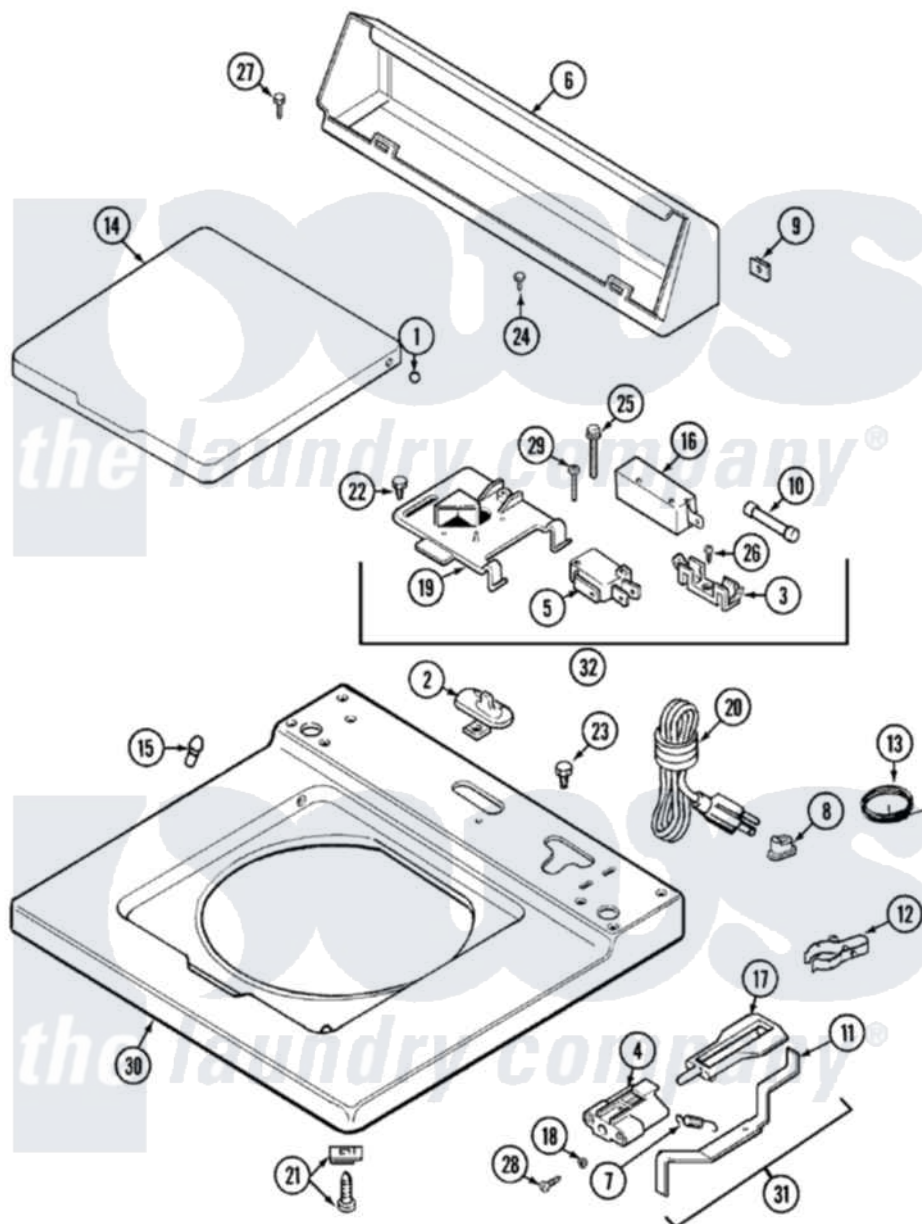

Maytag LAT8034AAL 05 - TOP

Maytag [Residential Maytag LAT8034AAL Washer Parts](#) Parts Diagram 05 - TOP
 Click on the part number to view part

Item	Original Part Number	Replaced By	Status	Part Description
1	211726			Hinge, Ball Lid
2	207159	489355		Screw, 8 X 1/2
"	22001298			Cap, Top Cover
3	207167			Block, Fuse
4	216256		Not Available	BRACKET, UNBALANCE
5	207166			Switch, Check
6	205635L		Not Available	CONSOLE (ALM)
7	213720			Spring, Lid Switch
8	211881			Grommet, Cord Part Not Used-Gas Models Only
9	215075			Fastener, Control Panel To Console
10	207168	22001682		Switch Assembly, Lid W/4amp Fuse
11	22001136			Lever, Unbalance
12	301548			Clamp, Ground Wire
13	311155			Ground Wire And Clamp

14	22001207		Not Available	LID W/LEGEND (ALM)---NA
15	212716			Bumper, Lid
16	205415	279347		Switch-Lid
17	216255			Plunger, Lid Switch
18	211500			Washer, Bracket To Top Cover
19	Y215699	22001678		Bracket, Switch And Fuse
20	208194	22003062		Cord, Power
21	204445			Screw And Fastener Assembly
22	207159	489355		Screw, 8 X 1/2
23	315483	3370225		Screw
24	216423	3370225		Screw
25	213501			Screw, No.6-20 X 1-1/8 Inch
26	Y311711			Screw, Fuse Block
27	Y313559			Screw
28	910182	25-7809		Screw, No.6-20 1/2 Flthd Torx
29	22001352			Screw, Check Switch
30	22001118		Not Available	TOP, MAIN (ALM)---NA
31	22001311			Unbalance Lever Assembly
32	207176	22001682		Switch Assembly, Lid W/4amp Fuse