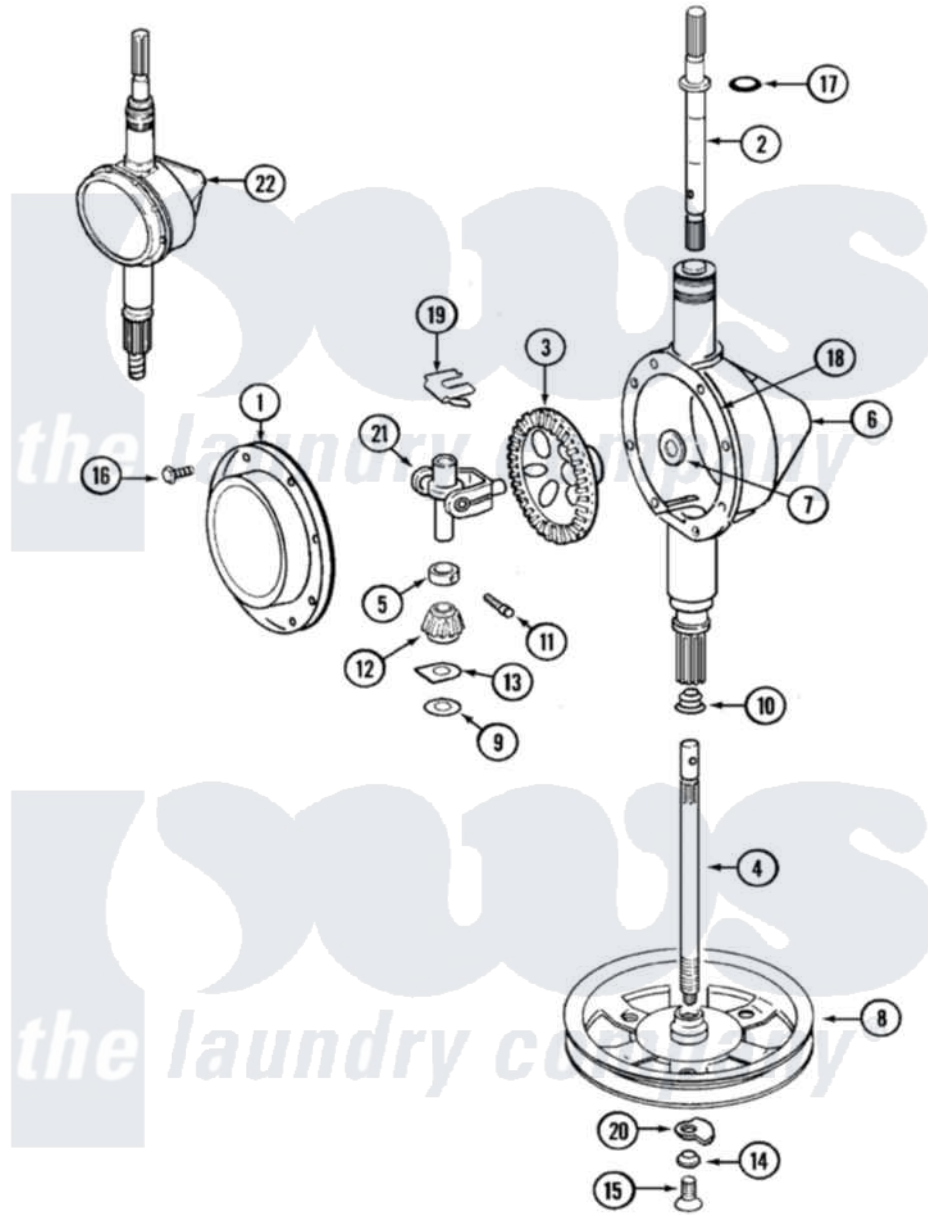

Maytag LAT8034AAL 06 - TRANSMISSION

Maytag Residential Maytag LAT8034AAL Washer Parts Parts Diagram 06 - TRANSMISSION
 Click on the part number to view part

Item	Original Part Number	Replaced By	Status	Part Description
1	206628			Cover, Transmission
2	207153	6-2097820		Kit- Shaft
3	206713	6-2067130		Gear- Beve
4	215411	12001451		Ctr Shaft W/Collar Andkeeper- Sha
5	215415		Not Available	COLLAR, LOWER
6	206625	6-2097790		Transmison
7	215394			Washer, Bevel Gear
8	211059	6-2301530		Pulley
9	211483	6-2114830		Washer- SP
10	206602	207843		Lip Seal Repair Kit
11	Y206629			Pin, Collar
12	215401	W10221114		Pinion
13	215395			Plate, Clutch
14	211090	22003555		Washer, Stop Lug
15	211375	681582		Screw
				SCREW, TRANSMISSION

16	215417	Not Available	SCREW, TRANSMISSION COVER
17	210690		Seal, Rubber
18	Y058700	675652	Adhesive
19	215581		Spring, Agitator Shaft
20	211089		Lug, Stop Pulley
21	206685	6-2066850	Yoke
22	206708	6-2097790	Transmison