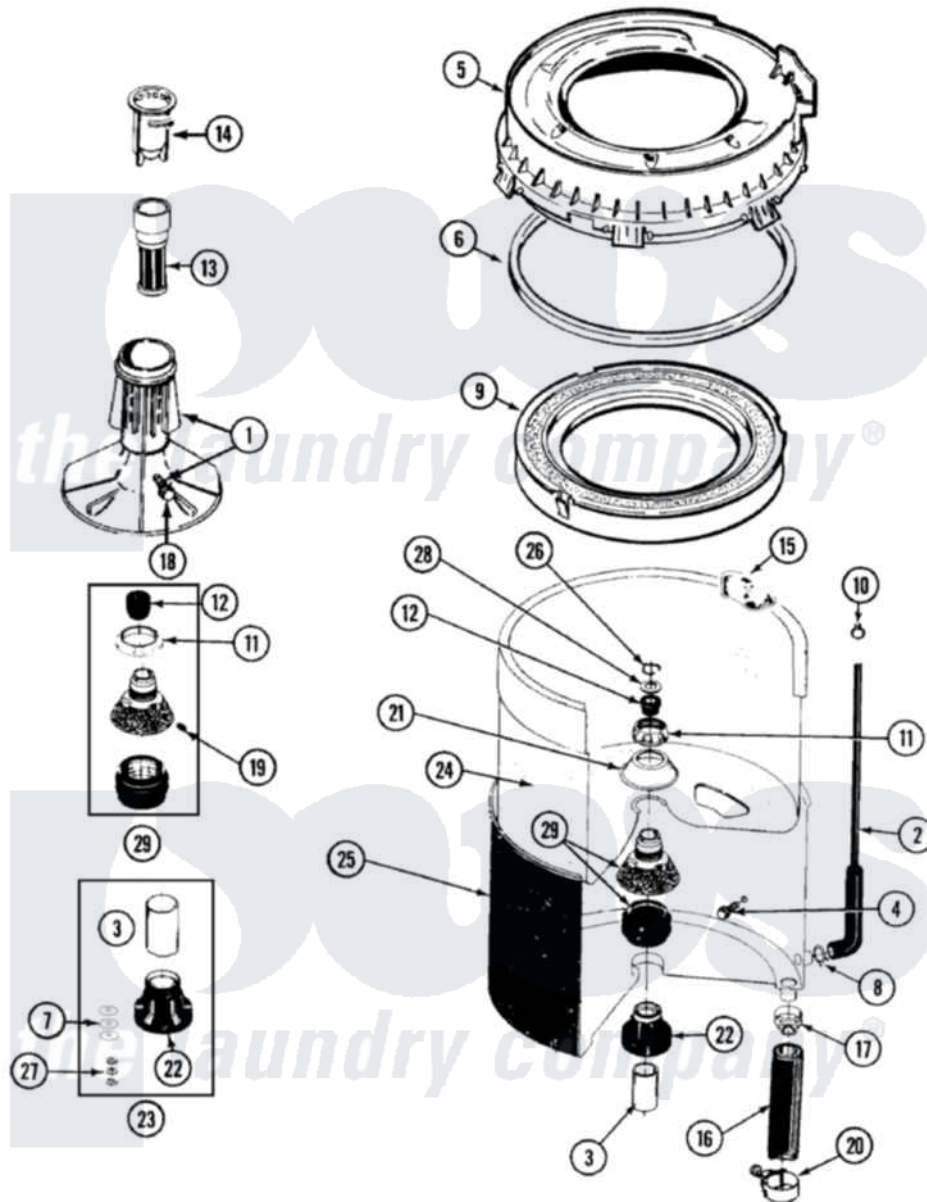

Maytag LAT8034AAL 07 - TUB

Maytag [Residential Maytag LAT8034AAL Washer Parts](#) Parts Diagram 07 - TUB
 Click on the part number to view part

Item	Original Part Number	Replaced By	Status	Part Description
1	207538			Agitator W/Lock Screw
2	22001036	22001619		Tube, Water Level Switch
3	211130			Bearing Liner, Tub Bearing
4	200744	W10175939		Bolt
"	205254	W10175938		Bolt
5	22001299			Tub Cover And Gasket Assembly
6	Y22001201	22001007		Gasket, Cover To Tub
7	211100			Washer, Outer Tub
8	211641			Clamp, 1-1/16"
9	22001142			Ring, Balance
10	410296	596669		Clamp, Manifold
11	211047	6-2110472		Nut- Clamp
12	Y0A4298	6-0A57420		Seal- Agitator
13	22001296		Not Available	FILTER, LINT (DISPENSER HSNG.)
14	22001294			Cup, Dispensing

15	215980		Plug, Filter Hole
16	Y212989		Hose, Outer Tub To Pump
17	201011	285655	Clamp, Hose
18	206478		Not Available
19	211618	22001423	Set Screw, Mounting Stem
20	202574	3367052	Clamp, Hose
21	211210		Washer, Clamping Nut
22	200824	6-2040130	Tub Bearin
23	204013	6-2040130	Tub Bearin
24	22001140	Y2201881	Tub, Inner Short White SP
25	22001115	22003312	Tub, Outer
26	Y015667		Retaining Ring
27	Y054867		Washer, Lock
28	Y015666		Washer, Retaining -
29	204012	6-2095720	Mounting S