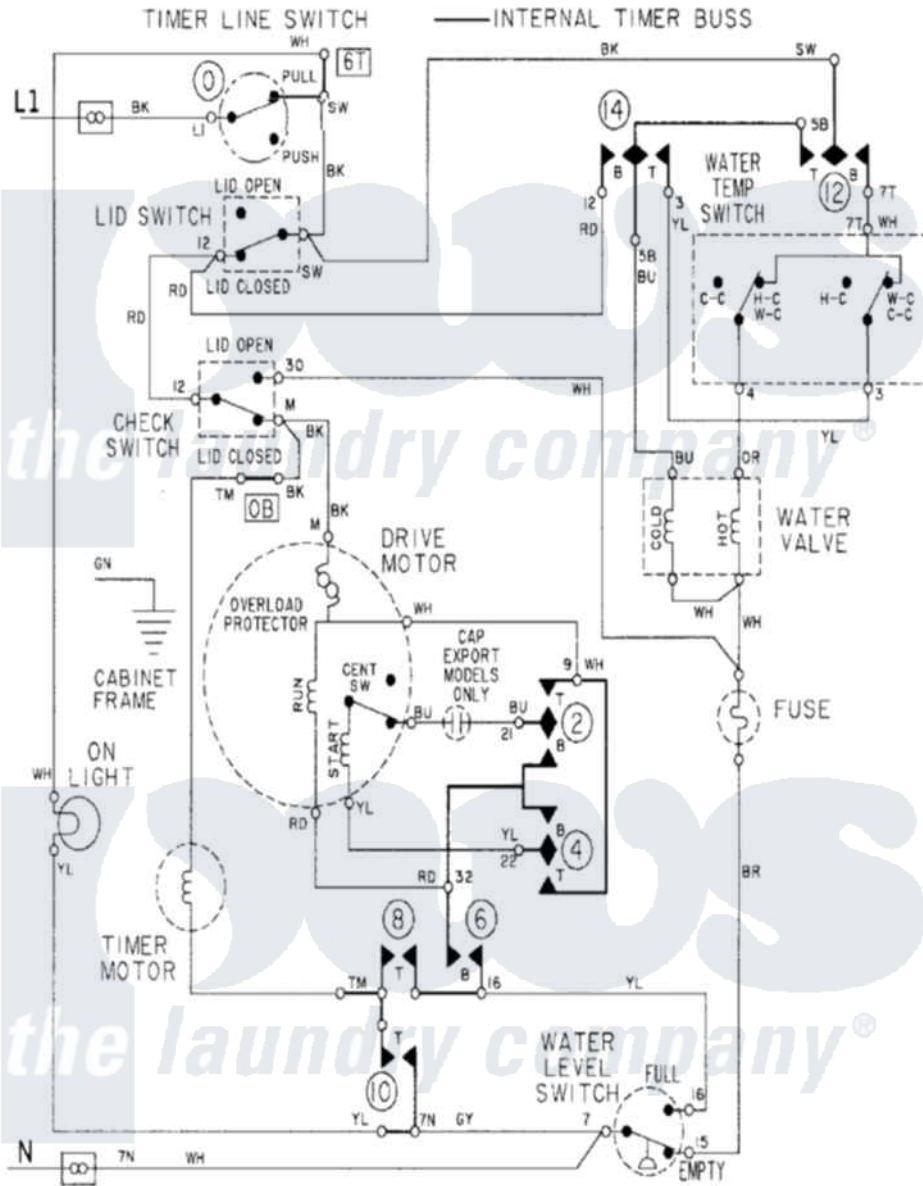

Maytag LAT8034AAL 08 - WIRING INFORMATION

Maytag Residential Maytag LAT8034AAL Washer Parts Parts Diagram 08 - WIRING INFORMATION
 Click on the part number to view part

Item	Original Part Number	Replaced By	Status	Part Description
NI	15001090		Not Available	WIRING INFORMATION