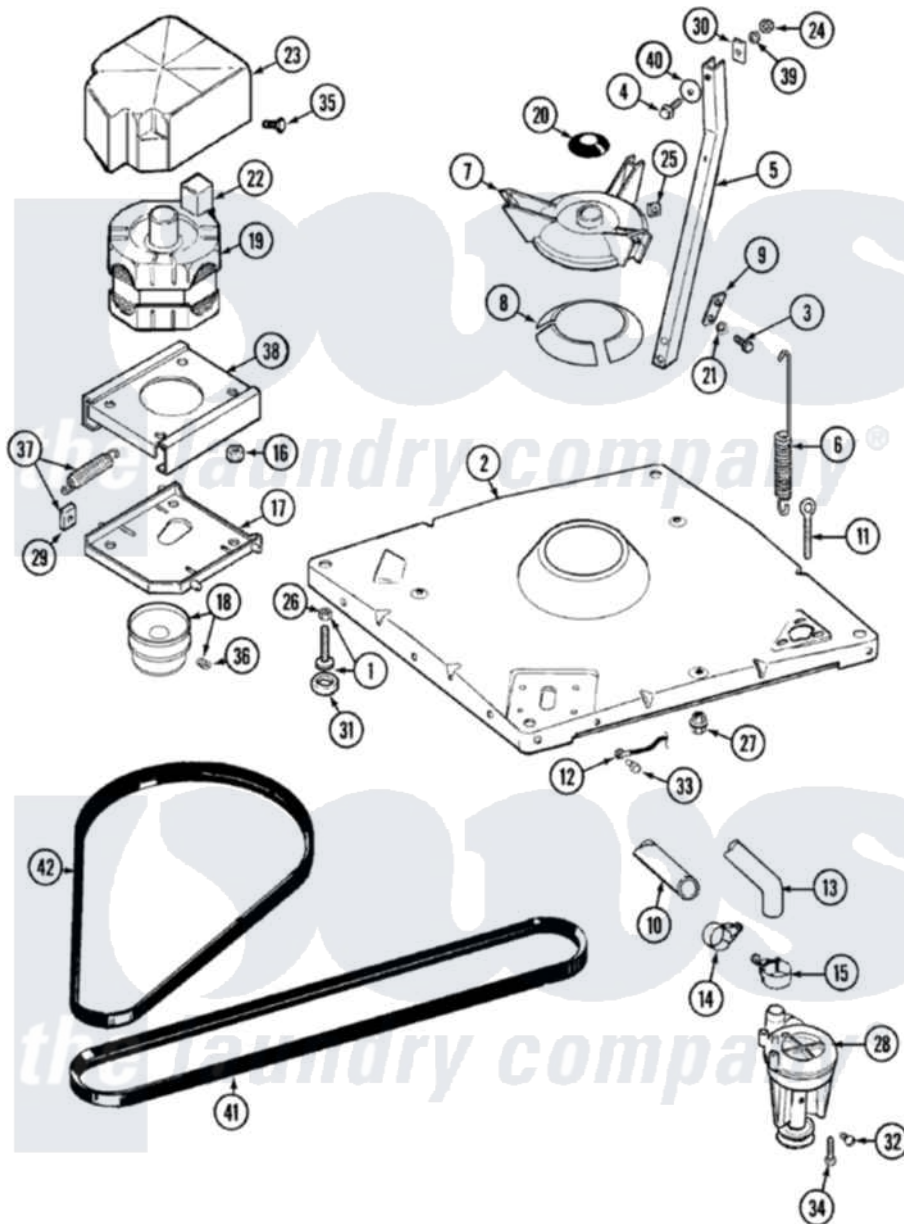

# Maytag LAT8035AAE 01 - BASE

Maytag Residential Maytag LAT8035AAE Washer Parts Parts Diagram 01 - BASE  
 Click on the part number to view part

Item	Original Part Number	Replaced By	Status	Part Description
1	Y302699	<a href="#">22003428</a>		Leg, Adjustable
2	22001172	<a href="#">22002150</a>		Base
3	<a href="#">Y015627</a>			Screw- Hex
4	205254	<a href="#">W10175938</a>		Bolt
"	200744	<a href="#">W10175939</a>		Bolt
5	<a href="#">213053</a>			Brace, Tub Part Not Used
6	<a href="#">22001300</a>			Spring, Centering
7	<a href="#">203725</a>			Damper W/Bolt And Clip
8	<a href="#">203956</a>			Damper Pad Kit
9	<a href="#">213073</a>			Washer, Double Brace
10	214767	<a href="#">22001448</a>		Hose, Pump
11	<a href="#">216416</a>			Bolt, Eye/Centering Spring
12	<a href="#">901220</a>			Ground Wire
13	<a href="#">213045</a>			Hose, Outer Tub Part Not Used
14	202574	<a href="#">3367052</a>		Clamp, Hose
15	202574	<a href="#">3367052</a>		Clamp, Hose