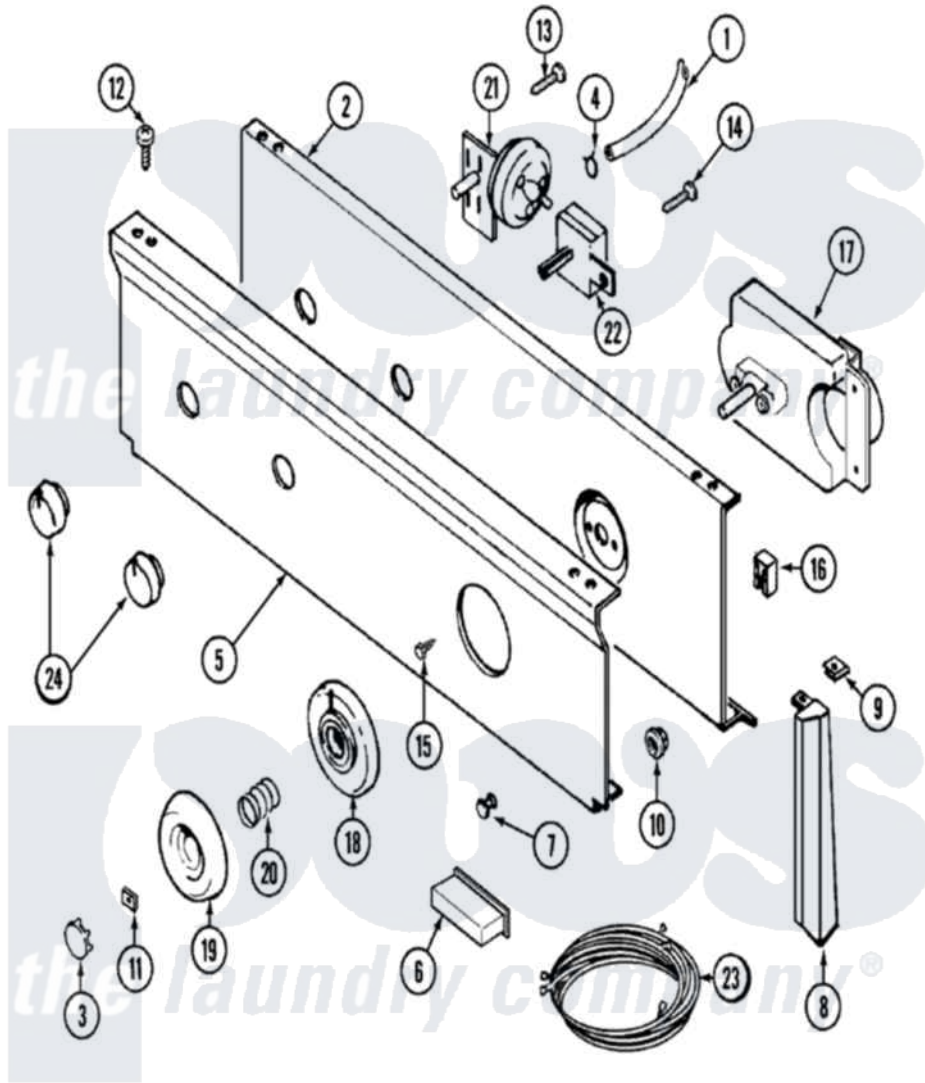

Maytag LAT8035AAE 04 - CONTROL PANEL

Maytag [Residential Maytag LAT8035AAE Washer Parts](#) Parts Diagram 04 - CONTROL PANEL
 Click on the part number to view part

Item	Original Part Number	Replaced By	Status	Part Description
1	22001036	22001619		Tube, Water Level Switch
2	22001132			Plate, Support
"	315483	3370225		Screw
"	204807			Ground Wire, Supp. Plte To Top Cover
3	22001446			Cap, Knob
4	410296	596669		Clamp, Manifold
5	22001546		Not Available	PANEL, CONTROL (WHT)
6	214897			Pad, Control Panel
7	22001215	7730P011-60		Lens, Indicator Light
8	22001564			Cap, End
"	22001565		Not Available	CAP, END (LT-WHT)
"	22001291			End Cap, Control Panel
"	22001289		Not Available	END CAP, CTRL. PNL. (LT-WHT)
9	214894			Fastener, End Cap
10	214872			Palnut, End Cap Note: Nut,

10	214972		Lamp Holder
11	211605		Bezel, Timer Dial
12	210932		Screw, No.8 X 9/16 Ctsk Note: Screw, Inlet Duct
13	211168	W10139210	Screw, 8-18 X 5/16
14	211168	W10139210	Screw, 8-18 X 5/16
15	216412		Screw, Bracket To Timer
16	903115		Lock Light
17	22001515	Not Available	MOTOR, TIMER
"	22001530		Timer Can
18	22001265		Bezel, Timer Knob
19	22001198	Not Available	KNOB, TIMER (WHT)
20	211065		Spring, Index Wheel
21	208202		Switch, Pressure
22	208283	Not Available	SWITCH, WATER TEMPERATURE
23	22001315		Wire Harness, Main
24	22001268	Not Available	KNOB ASSY. (WHT)
25	22001534	Not Available	MANUAL, USE & CARE
"	22001535	Not Available	MANUAL, USE & CARE (FRENCH)