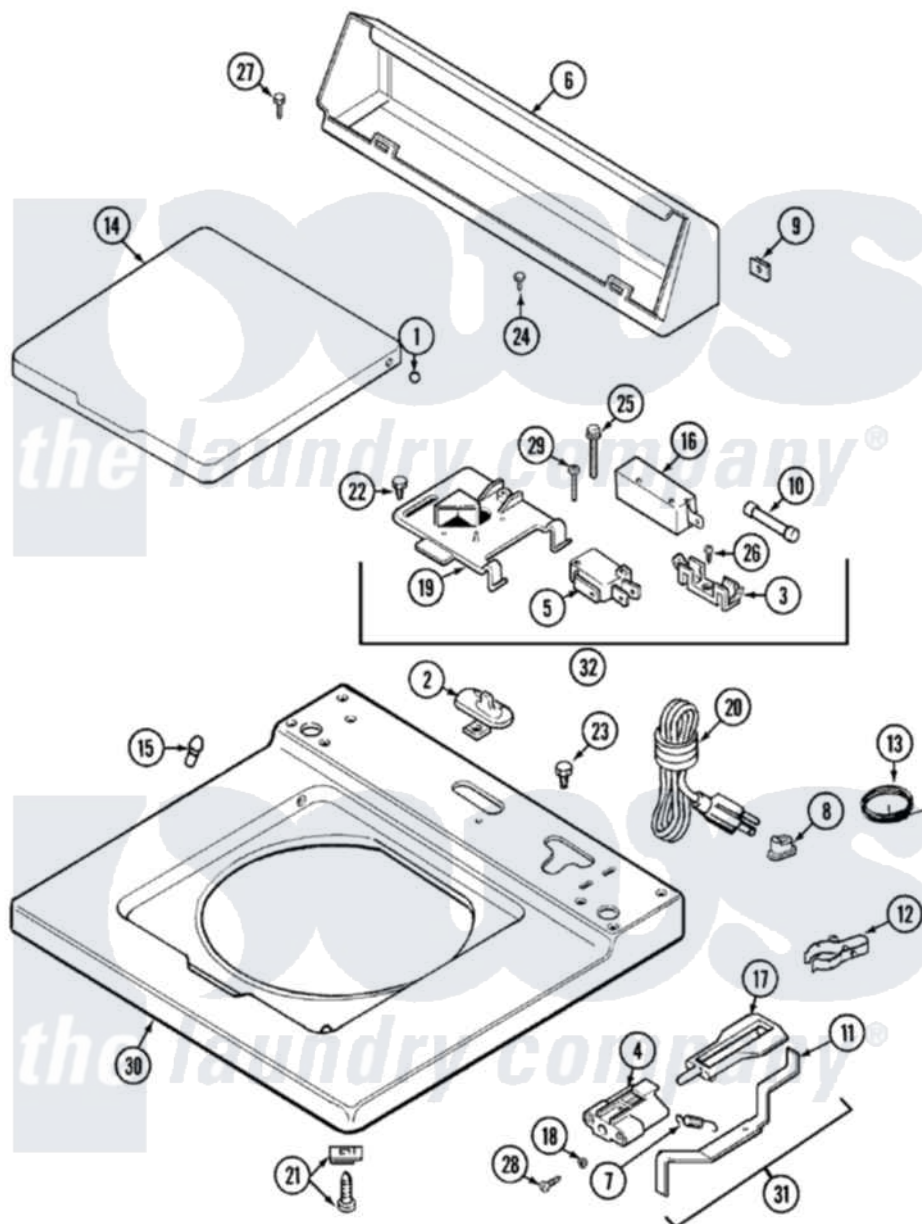

Maytag LAT8035AAE 05 - TOP

Maytag [Residential Maytag LAT8035AAE Washer Parts](#) Parts Diagram 05 - TOP
 Click on the part number to view part

Item	Original Part Number	Replaced By	Status	Part Description
1	211726			Hinge, Ball Lid
2	207159	489355		Screw, 8 X 1/2
"	22001298			Cap, Top Cover
3	207167			Block, Fuse
4	216256		Not Available	BRACKET, UNBALANCE
5	207166			Switch, Check
6	205635			Console
7	213720			Spring, Lid Switch
8	211881			Grommet, Cord Part Not Used-Gas Models Only
9	215075			Fastener, Control Panel To Console
10	207168	22001682		Switch Assembly, Lid W/4amp Fuse
11	22001136			Lever, Unbalance
12	301548			Clamp, Ground Wire
13	311155			Ground Wire And Clamp

14	22001028	22001893	Lid
"	22001206	22001893	Lid
15	212716		Bumper, Lid
16	205415	279347	Switch-Lid
17	216255		Plunger, Lid Switch
18	211500		Washer, Bracket To Top Cover
19	Y215699	22001678	Bracket, Switch And Fuse
20	208194	22003062	Cord, Power
21	204445		Screw And Fastener Assembly
22	207159	489355	Screw, 8 X 1/2
23	315483	3370225	Screw
24	216423	3370225	Screw
25	213501		Screw, No.6-20 X 1-1/8 Inch
26	Y311711		Screw, Fuse Block
27	Y313559		Screw
28	910182	25-7809	Screw, No.6-20 1/2 Flthd Torx
29	22001352		Screw, Check Switch
30	22001117	Not Available	TOP COVER ASSEMBLY (WHT)
31	22001311		Unbalance Lever Assembly
32	207176	22001682	Switch Assembly, Lid W/4amp Fuse