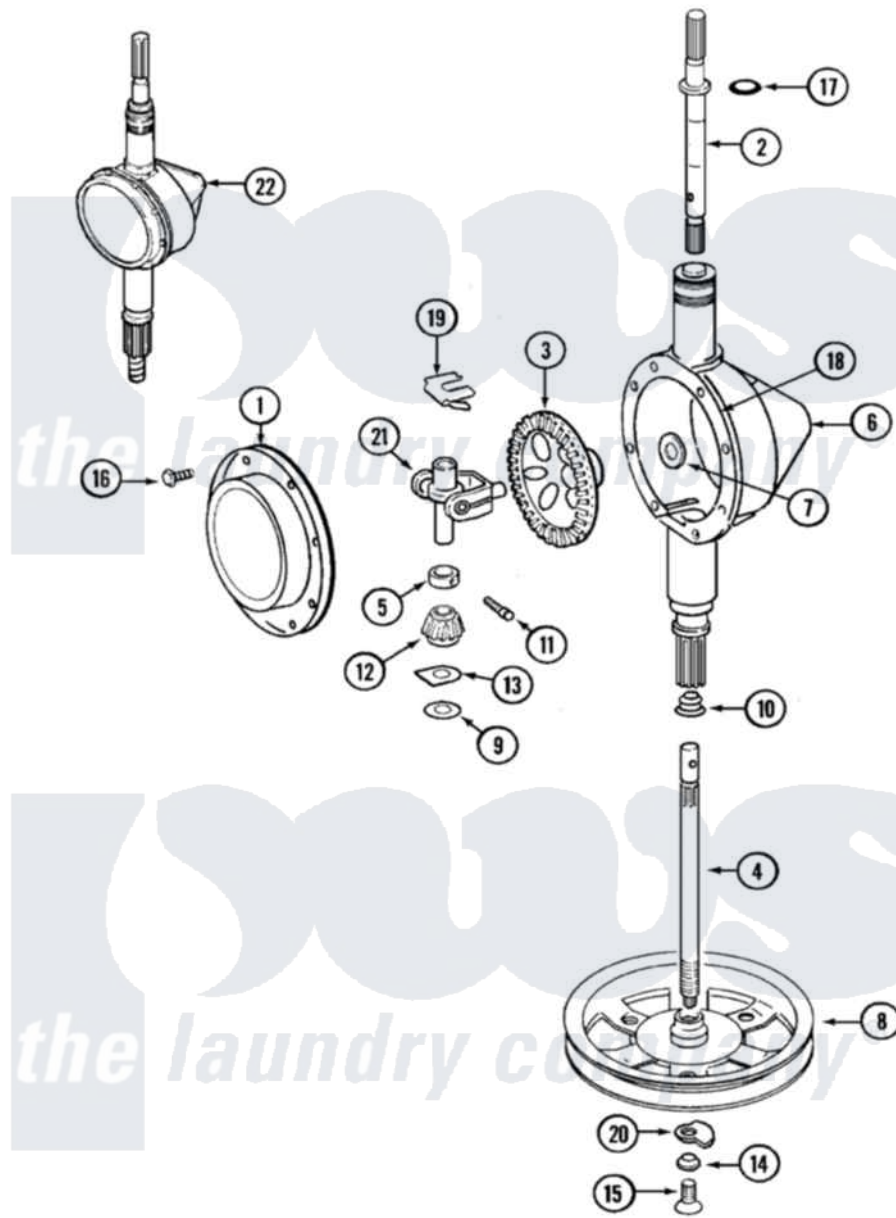

Maytag LAT8035AAE 06 - TRANSMISSION

Maytag Residential Maytag LAT8035AAE Washer Parts Parts Diagram 06 - TRANSMISSION
 Click on the part number to view part

Item	Original Part Number	Replaced By	Status	Part Description
1	206628			Cover, Transmission
2	207153	6-2097820		Kit- Shaft
3	206713	6-2067130		Gear- Beve
4	215410	12001450		Ctr Shaft W/Collar Andkeeper- Dp
5	215415		Not Available	COLLAR, LOWER
6	206624	6-2097750		Trans Dee
7	215394			Washer, Bevel Gear
8	211059	6-2301530		Pulley
9	211483	6-2114830		Washer- SP
10	206602	207843		Lip Seal Repair Kit
11	Y206629			Pin, Collar
12	215401	W10221114		Pinion
13	215395			Plate, Clutch
14	211090	22003555		Washer, Stop Lug
15	211375	681582		Screw
				SCREW, TRANSMISSION

16	215417	Not Available	SCREW, TRANSMISSION COVER
17	210690		Seal, Rubber
18	Y058700	675652	Adhesive
19	215581		Spring, Agitator Shaft
20	211089		Lug, Stop Pulley
21	206685	6-2066850	Yoke
22	206707	6-2097750	Trans Dee