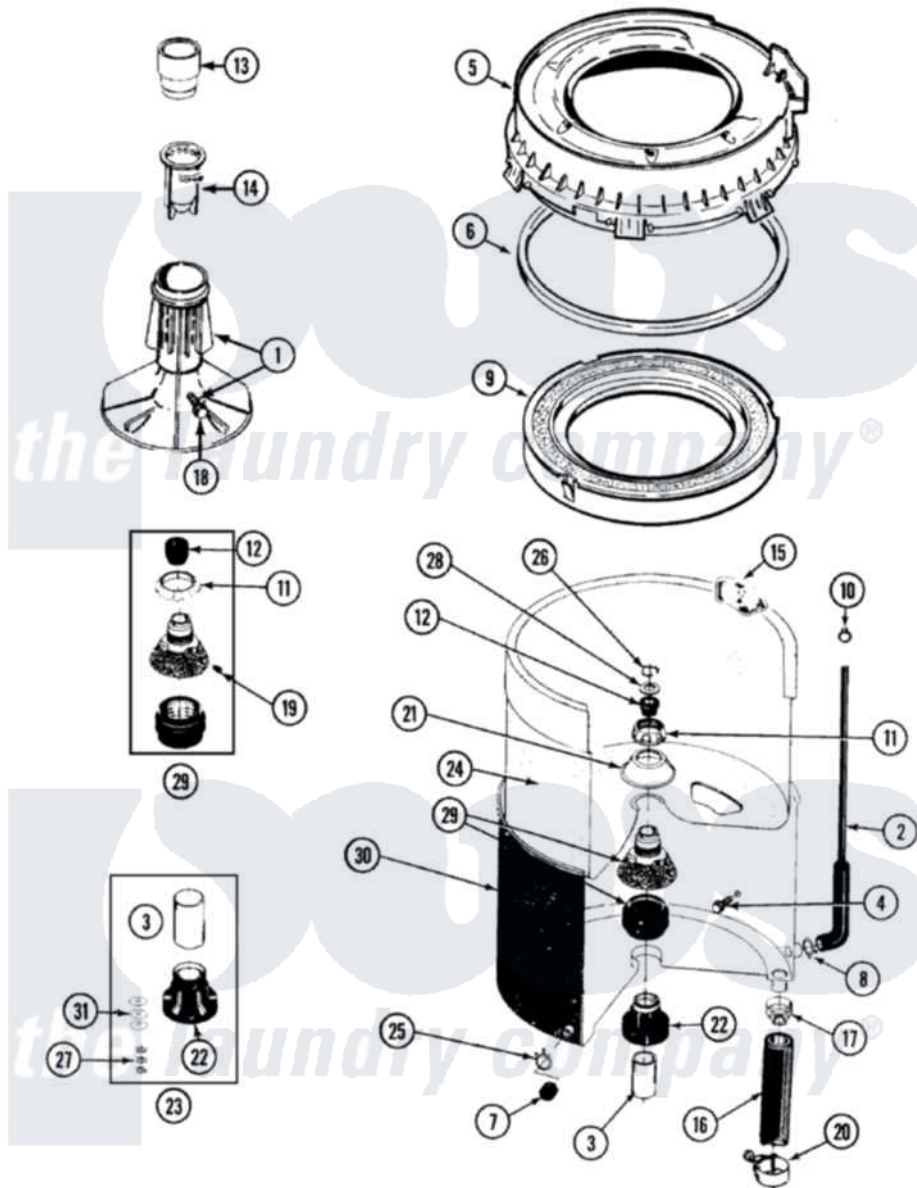

Maytag LAT8035AAE 07 - TUB

Maytag [Residential Maytag LAT8035AAE Washer Parts](#) Parts Diagram 07 - TUB
 Click on the part number to view part

Item	Original Part Number	Replaced By	Status	Part Description
1	207228			Agitator W/Lock Screw
2	22001036	22001619		Tube, Water Level Switch
3	211130			Bearing Liner, Tub Bearing
4	200744	W10175939		Bolt
"	205254	W10175938		Bolt
5	22001299			Tub Cover And Gasket Assembly
6	Y22001201	22001007		Gasket, Cover To Tub
7	214725			Cap For Spout-Outer Tub
8	211641			Clamp, 1-1/16"
9	22001142			Ring, Balance
10	410296	596669		Clamp, Manifold
11	211047	6-2110472		Nut- Clamp
12	Y0A4298	6-0A57420		Seal- Agitator
13	22001295			Housing, Dispenser
14	22001294			Cup, Dispensing
15	207219			Filter, Self-Cleaning

16	213045		Hose, Outer Tub Part Not Used
17	201011	285655	Clamp, Hose
18	206478		Not Available
19	211618	22001423	Set Screw, Mounting Stem
20	202574	3367052	Clamp, Hose
21	211210		Washer, Clamping Nut
22	200824	6-2040130	Tub Bearin
23	204013	6-2040130	Tub Bearin
24	22001139		Tub, Inner
25	214739	596669	Clamp, Manifold
26	Y015667		Retaining Ring
27	Y054867		Washer, Lock
28	Y015666		Washer, Retaining -
29	204012	6-2095720	Mounting S
30	22001114		Not Available
31	211100		TUB, OUTER (EX. LARGE)
			Washer, Outer Tub