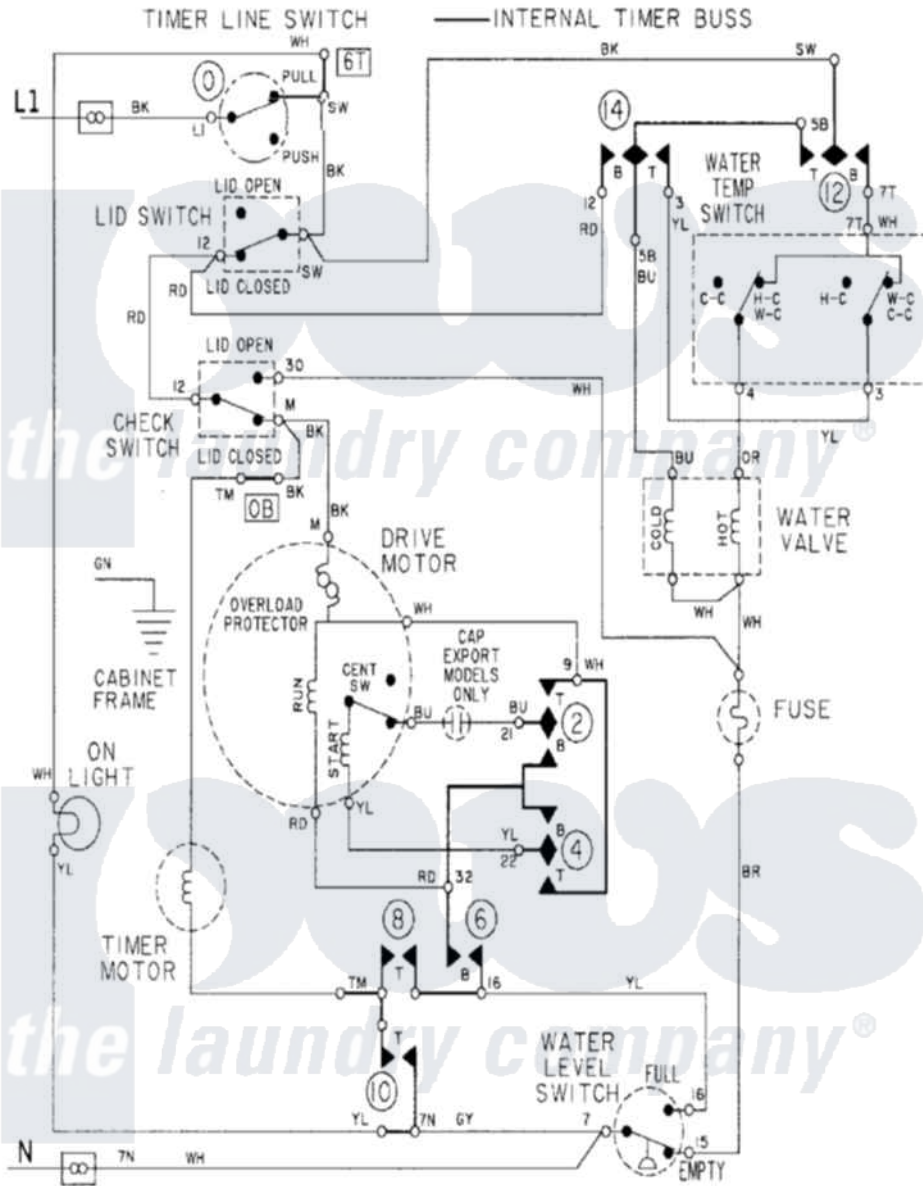

Maytag LAT8035AAE 08 - WIRING INFORMATION

Maytag Residential Maytag LAT8035AAE Washer Parts Parts Diagram 08 - WIRING INFORMATION
 Click on the part number to view part

Item	Original Part Number	Replaced By	Status	Part Description
NI	15001440		Not Available	WIRING INFORMATION