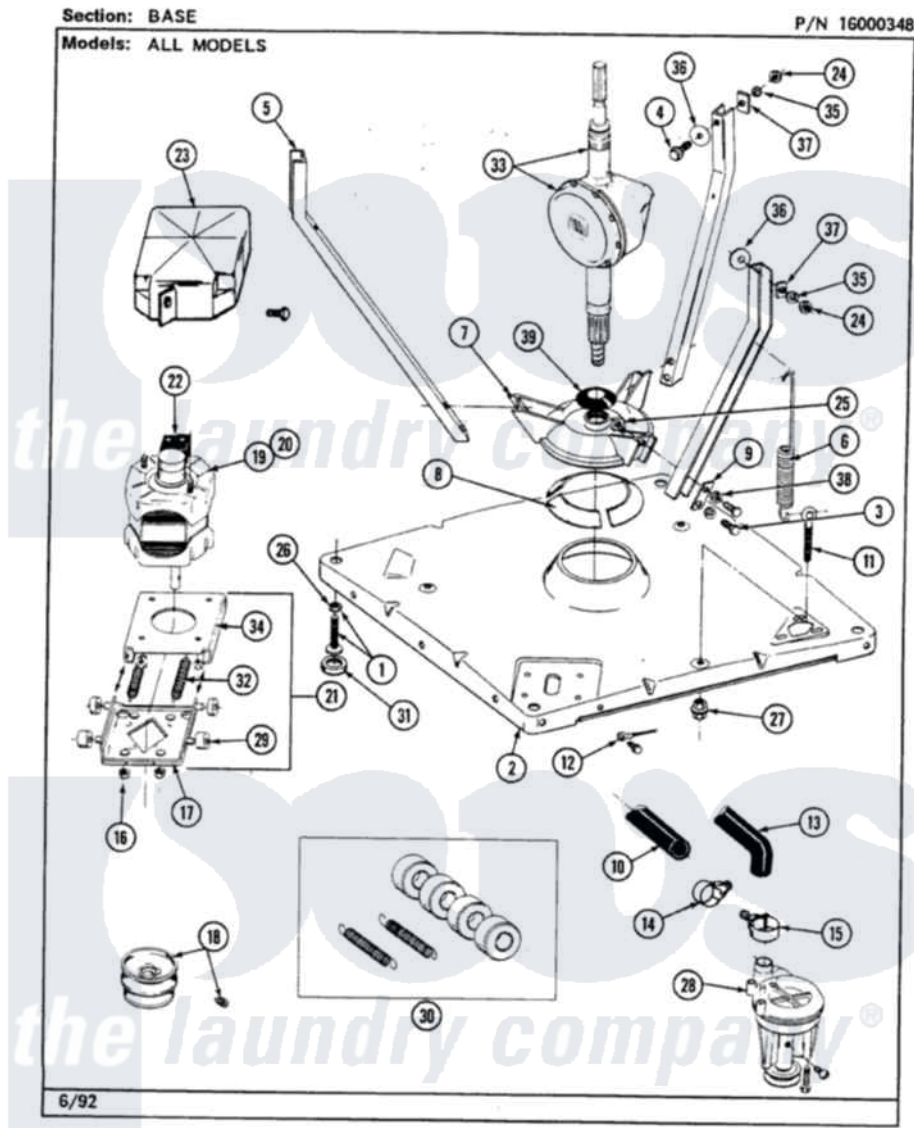

# Maytag LAT8100AAL 01 - BASE

38

Maytag Residential Maytag LAT8100AAL Washer Parts Parts Diagram 01 - BASE  
 Click on the part number to view part

Item	Original Part Number	Replaced By	Status	Part Description
1	Y302699	<a href="#">22003428</a>		Leg, Adjustable
2	<a href="#">203274</a>			Base With Damper Pads
3	<a href="#">Y015627</a>			Screw- Hex
4	205254	<a href="#">W10175938</a>		Bolt
"	200744	<a href="#">W10175939</a>		Bolt
5	213100		Not Available	PART NOT USED
6	<a href="#">213054</a>			Centering Spring - 3 Used
7	<a href="#">203725</a>			Damper W/Bolt And Clip
8	<a href="#">203956</a>			Damper Pad Kit
9	<a href="#">213073</a>			Washer, Double Brace
10	214767	<a href="#">22001448</a>		Hose, Pump
11	213120	<a href="#">216416</a>		Bolt, Eye/Centering Spring
12	210186	<a href="#">3370225</a>		Screw
"	<a href="#">204807</a>			Ground Wire, Supp. Plte To Top Cover
13	<a href="#">Y212989</a>			Hose, Outer Tub To Pump
14	200461	<a href="#">285655</a>		Clamp, Hose