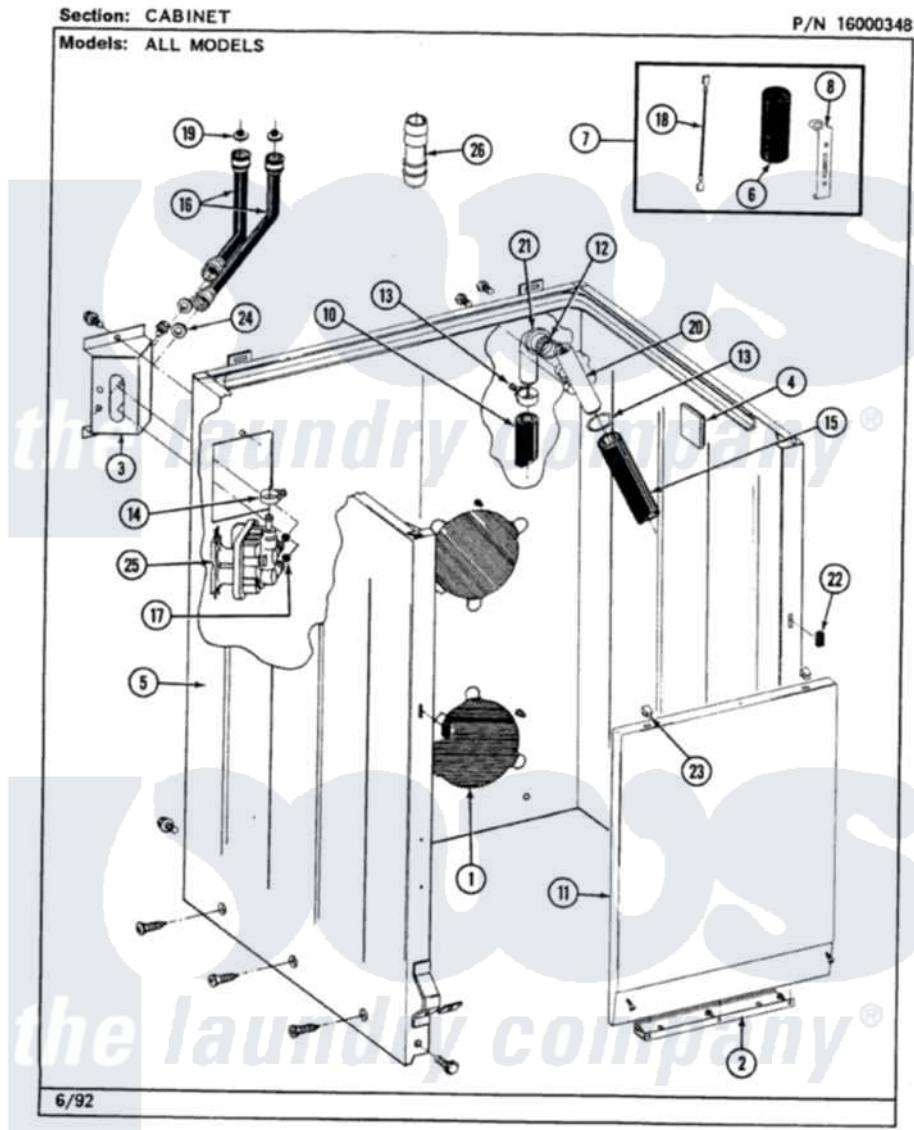

Maytag LAT8100AAL 02 - CABINET

30

Maytag Residential Maytag LAT8100AAL Washer Parts Parts Diagram 02 - CABINET
Click on the part number to view part

Item	Original Part Number	Replaced By	Status	Part Description
1	211878		Not Available	PLATE, ACCESS
"	211294	90767		Screw, 8A X 3/8 HeX Washer Head Tapping
2	213846			Guard, Belt
"	211294	90767		Screw, 8A X 3/8 HeX Washer Head Tapping
3	212276	W10116760		Screw
"	214812	22002361		Bracket, Water Valve
4	215058			Pad, Cabinet Bumper
5	203319L		Not Available	(ALMOND)
"	204439			Screw And Fstner Assembly
"	213122	27001200		Screw
"	213121	3400111		Screw, 12-14 X 5/8
"	213007			Xfor Cabinet See Cabinet, Back
6	Y200832			Capacitor
7	206103			Capacitor Kit

8	211149		Clip, Capacitor
9	202861	202860	Inlet Hose Assembly
10	216017		Hose, Drain
"	Y059149		(7/8" I.D. CARTON OF 50 FT.)
11	212998L		Not Available FRONT PANEL-ALMOND
12	214765		Gasket, Siphon Break
13	200908	285655	Clamp, Hose
14	201575		Clamp, Hose
15	214767	22001448	Hose, Pump
16	202860		Inlet Hose Assembly
"	200672	76314	Hose, Inlet 6 Ft. Hose With Elbow
17	214337	96160	Screen
18	203237		No. 17 Wire With Terminal
19	200961	12001413	Strainer And Washer Kit
20	206638		Siphon Break
"	Y014874		Screw, Idler Arm And Sleeve
21	Y216016	W10116738	Elbow
22	214376	22002331	Spacer, Front Panel
23	212982	22001650	Fastener, Spring
24	Y013783		Washer, Inlet Hose
25	205613		Water Valve
"	212276	W10116760	Screw
26	Y216015		Coupling, Hose