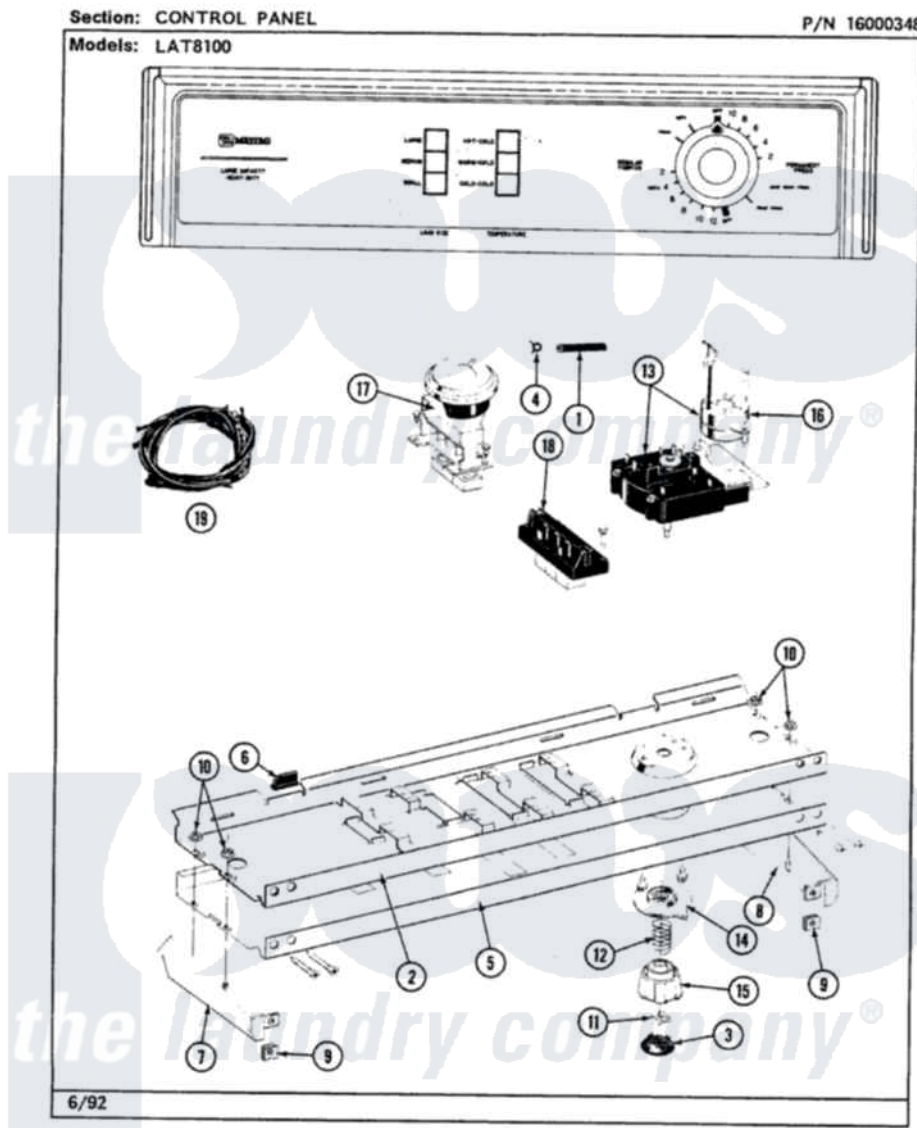

Maytag LAT8100AAL 04 - CONTROL PANEL

16

Maytag [Residential Maytag LAT8100AAL Washer Parts](#) Parts Diagram 04 - CONTROL PANEL
 Click on the part number to view part

Item	Original Part Number	Replaced By	Status	Part Description
1	212942	22001619		Tube, Water Level Switch
2	214818			Back Up Plate
"	210932			Screw, No.8 X 9/16 Ctsk Note: Screw, Inlet Duct
3	215821		Not Available	CAP, KNOB
4	410296	596669		Clamp, Manifold
5	207606		Not Available	CONTROL PANEL
"	210932			Screw, No.8 X 9/16 Ctsk Note: Screw, Inlet Duct
6	214897			Pad, Control Panel
7	207215		Not Available	END CAP LH
8	207216		Not Available	END CAP RH
9	214894			Fastener, End Cap
10	214872			Palnut, End Cap Note: Nut, Lamp Holder
11	211605			Bezel, Timer Dial
12	211065			Spring, Index Wheel

13	213966	3400014	Screw
"	207379		Timer
14	215827	Not Available	TIMER DIAL SKIRT
15	215828		Knob, Timer
16	205033	22205033	Motor- Tim
17	207363	Not Available	3 LEVEL PRESSURE SWITCH
"	211168	W10139210	Screw, 8-18 X 5/16
18	213117	67006908	Screw, Ice Rack
"	207368	Not Available	TEMP CONTROL SWITCH - 3 BUTTON
19	207383		Wire Harness