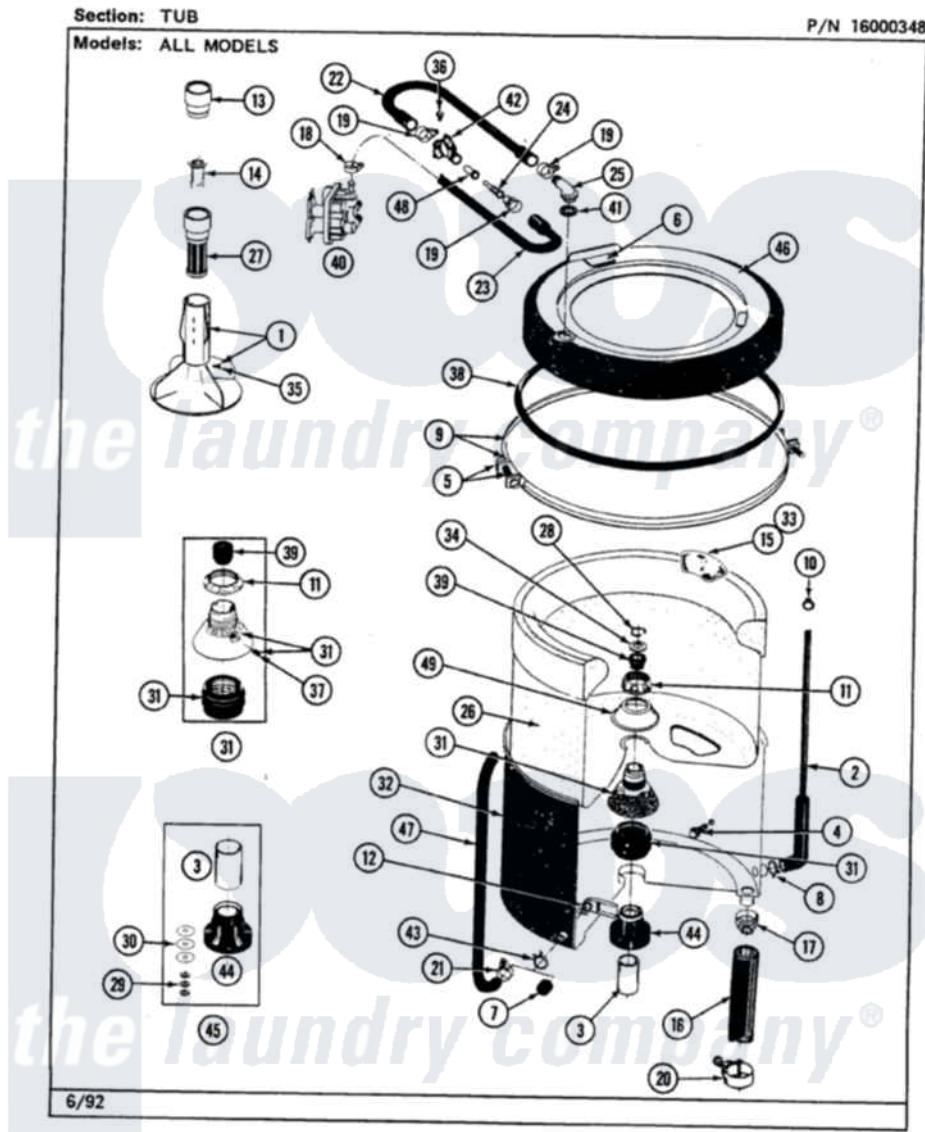

Maytag LAT8100AAL 07 - TUB

34

Maytag [Residential Maytag LAT8100AAL Washer Parts](#) Parts Diagram 07 - TUB
Click on the part number to view part

Item	Original Part Number	Replaced By	Status	Part Description
1	207538			Agitator W/Lock Screw
2	212942	22001619		Tube, Water Level Switch
3	211130			Bearing Liner, Tub Bearing
4	205254	W10175938		Bolt
"	200744	W10175939		Bolt
5	205529			Nut And Bolt Kit For Tub Clam
6	215232			Bumper, Unbalance
8	211641			Clamp, 1-1/16"
9	200846			Clamp - Tub Cover
10	410296	596669		Clamp, Manifold
11	211047	6-2110472		Nut- Clamp
12	214434			Spout, Deflector
14	215733			Dispensing Cup
16	Y212989			Hose, Outer Tub To Pump
17	200900	616099		Clamp
18	201575			Clamp, Hose

19	202515	596669	Clamp, Manifold
20	202574	3367052	Clamp, Hose
21	205161	489503	Clamp
22	Y215234		Hose, Injector Fill
23	213013		Hose, Injector
24	213015		Nozzle, Injector
25	215235		Tube, Injector
26	207830	Not Available	INNER TUB W/PLUG
27	Y207427		Lint Filter Shallow
28	Y015667		Retaining Ring
29	Y054867		Washer, Lock
30	211100		Washer, Outer Tub
31	204012	6-2095720	Mounting S
32	205486	Not Available	PART NOT USED
34	Y015666		Washer, Retaining -
35	206478	Not Available	SCREW & WASHER FOR AGITATOR
36	312620		Screw, Sems
37	211618	22001423	Set Screw, Mounting Stem
38	211232		Seal, Tub Cover
39	Y0A4298	6-0A57420	Seal- Agitator
40	205613		Water Valve
41	215233		Seal For Injector Tube
42	215447		Sleeve For Injector
43	214739	596669	Clamp, Manifold
44	200824	6-2040130	Tub Bearin
45	204013	6-2040130	Tub Bearin
46	206380	Not Available	COVER, TUB
47	214495		Tube, Inlet To Tub
48	213016	216201	Nozzle
49	211210		Washer, Clamping Nut