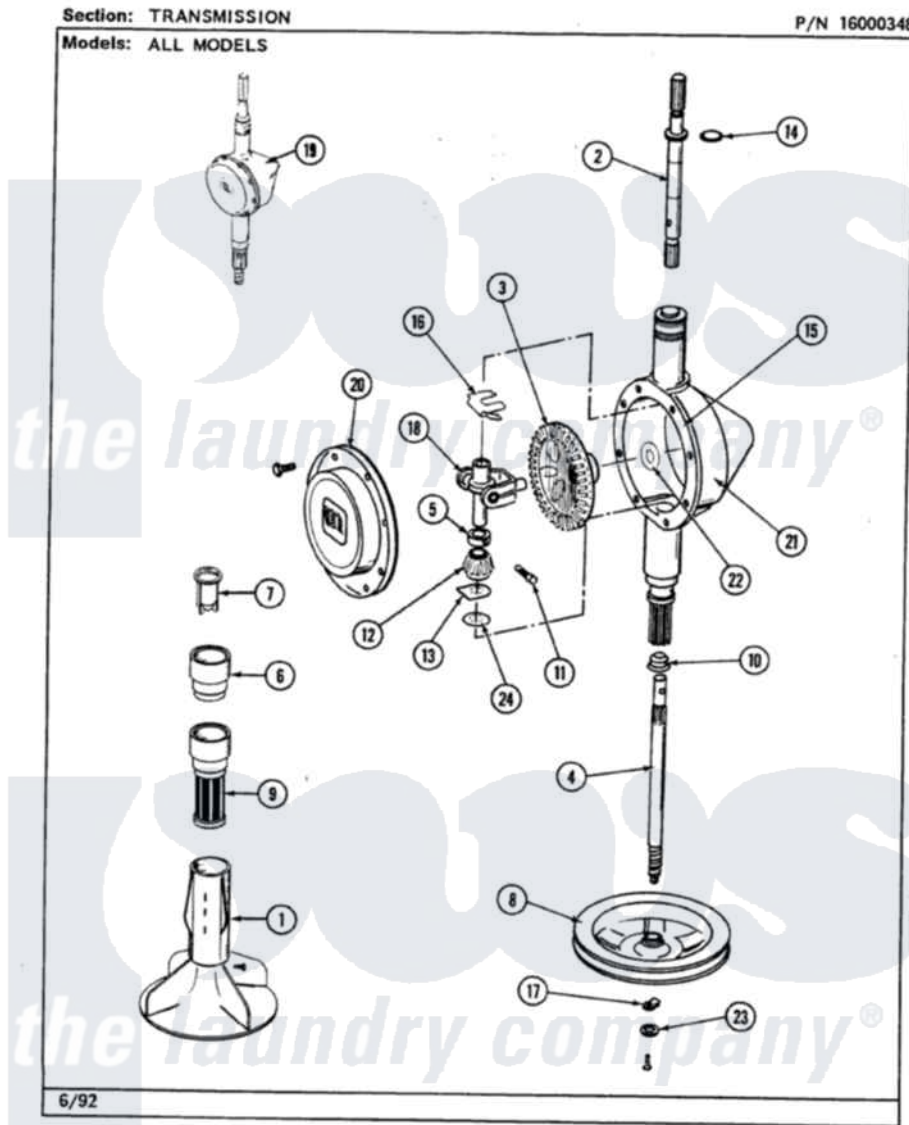

Maytag LAT8100AAW 06 - TRANSMISSION

36

Maytag [Residential Maytag LAT8100AAW Washer Parts](#) Parts Diagram 06 - TRANSMISSION
 Click on the part number to view part

Item	Original Part Number	Replaced By	Status	Part Description
1	207538			Agitator W/Lock Screw
"	206478		Not Available	SCREW & WASHER FOR AGITATOR
2	207153	6-2097820		Kit- Shaft
3	206713	6-2067130		Gear- Beve
4	215411	12001451		Ctr Shaft W/Collar Andkeeper-Sha
5	215415		Not Available	COLLAR, LOWER
7	215733			Dispensing Cup
8	211059	6-2301530		Pulley
9	Y207427			Lint Filter Shallow
10	206602	207843		Lip Seal Repair Kit
11	Y206629			Pin, Collar
12	215401	W10221114		Pinion
13	215395			Plate, Clutch
14	210690			Seal, Rubber
15	Y058700	675652		Adhesive

16	215581		Spring, Agitator Shaft
17	211375	681582	Screw
"	211089		Lug, Stop Pulley
18	206685	6-2066850	Yoke
19	206708	6-2097790	Transmison
20	206628		Cover, Transmission
"	215417	Not Available	SCREW, TRANSMISSION COVER
21	206625	6-2097790	Transmison
22	215394		Washer, Bevel Gear
23	211090	22003555	Washer, Stop Lug
24	211483	6-2114830	Washer- SP