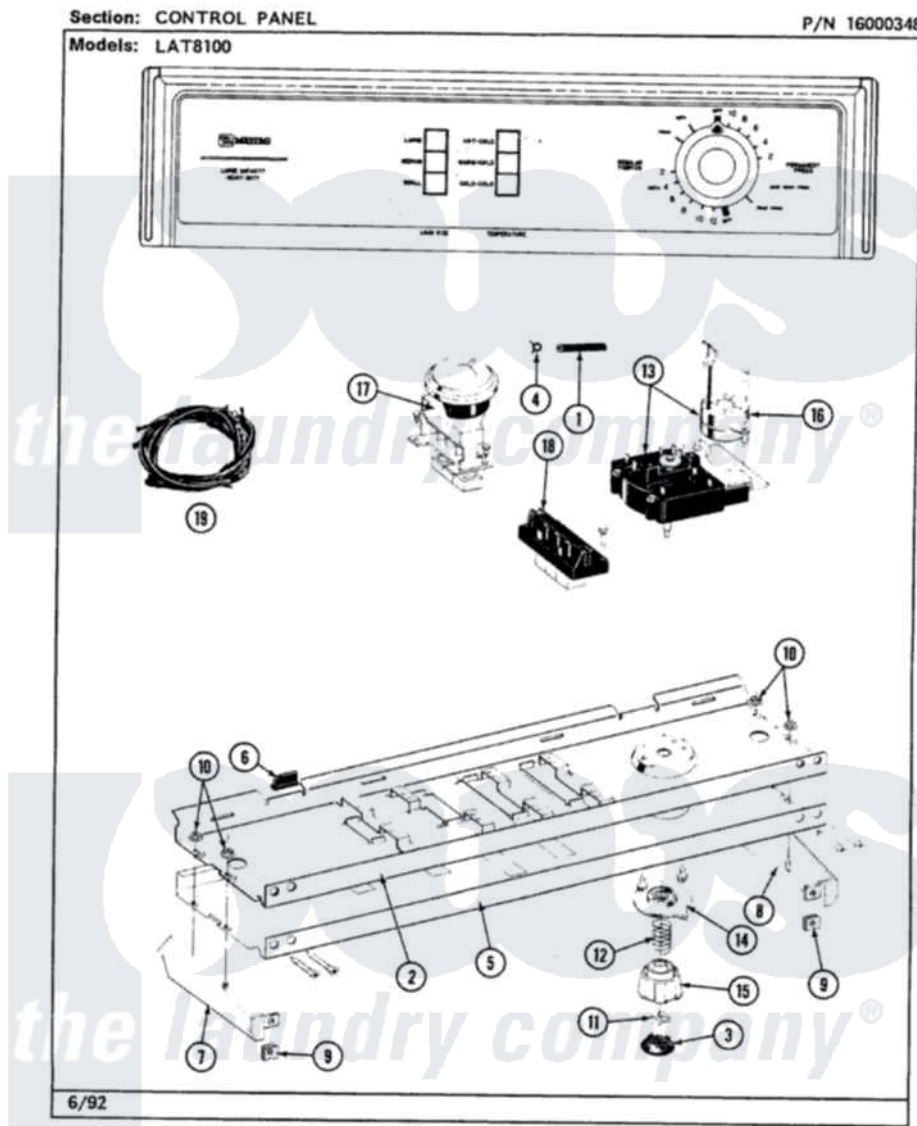

Maytag LAT8100ABL 04 - CONTROL PANEL

16

Maytag [Residential Maytag LAT8100ABL Washer Parts](#) Parts Diagram 04 - CONTROL PANEL
 Click on the part number to view part

Item	Original Part Number	Replaced By	Status	Part Description
1	212942	22001619		Tube, Water Level Switch
2	214818			Back Up Plate
"	210932			Screw, No.8 X 9/16 Ctsk Note: Screw, Inlet Duct
3	215821		Not Available	CAP, KNOB
4	410296	596669		Clamp, Manifold
5	207606		Not Available	CONTROL PANEL
"	210932			Screw, No.8 X 9/16 Ctsk Note: Screw, Inlet Duct
6	214897			Pad, Control Panel
7	207215		Not Available	END CAP LH
8	207216		Not Available	END CAP RH
9	214894			Fastener, End Cap
10	214872			Palnut, End Cap Note: Nut, Lamp Holder
11	211605			Bezel, Timer Dial
12	211065			Spring, Index Wheel

13	213966	3400014	Screw
"	207379		Timer
14	215827	Not Available	TIMER DIAL SKIRT
15	215828		Knob, Timer
16	205033	22205033	Motor- Tim
17	207363	Not Available	3 LEVEL PRESSURE SWITCH
"	211168	W10139210	Screw, 8-18 X 5/16
18	213117	67006908	Screw, Ice Rack
"	207368	Not Available	TEMP CONTROL SWITCH - 3 BUTTON
19	207383		Wire Harness