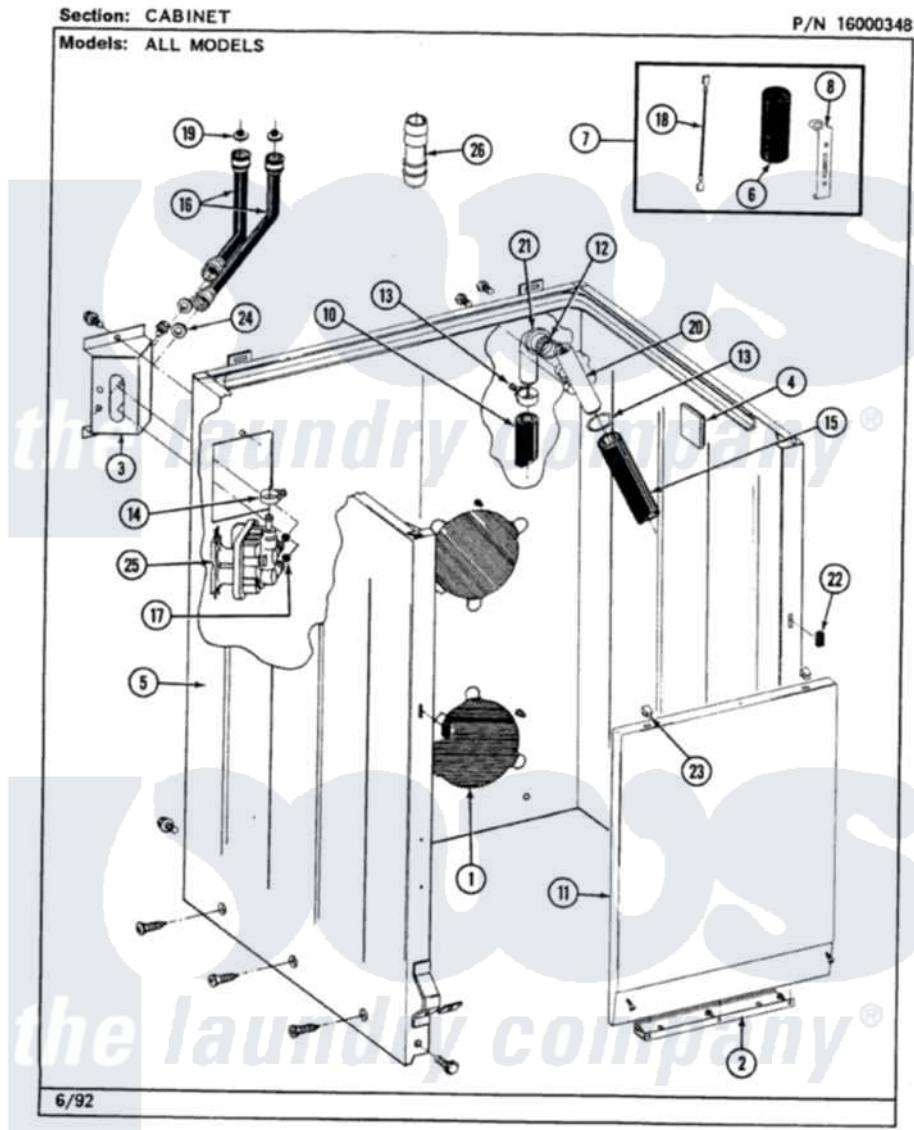

Maytag LAT8100ABW 02 - CABINET

30

Maytag [Residential Maytag LAT8100ABW Washer Parts](#) Parts Diagram 02 - CABINET
 Click on the part number to view part

Item	Original Part Number	Replaced By	Status	Part Description
1	211878		Not Available	PLATE, ACCESS
"	211294	90767		Screw, 8A X 3/8 HeX Washer Head Tapping
2	213846			Guard, Belt
"	211294	90767		Screw, 8A X 3/8 HeX Washer Head Tapping
3	212276	W10116760		Screw
"	214812	22002361		Bracket, Water Valve
4	215058			Pad, Cabinet Bumper
5	203319	22203319		Cabinet
"	204439			Screw And Fstner Assembly
"	213122	27001200		Screw
"	213121	3400111		Screw, 12-14 X 5/8
"	213007			Xfor Cabinet See Cabinet, Back
6	Y200832			Capacitor
7	206103			Capacitor Kit

8	211149		Clip, Capacitor
9	202861	202860	Inlet Hose Assembly
10	216017		Hose, Drain
"	Y059149		(7/8" I.D. CARTON OF 50 FT.)
11	212998		Not Available
			PANEL, FRONT (WHT)
12	214765		Gasket, Siphon Break
13	200908	285655	Clamp, Hose
14	201575		Clamp, Hose
15	214767	22001448	Hose, Pump
16	202860		Inlet Hose Assembly
"	200672	76314	Hose, Inlet 6 Ft. Hose With Elbow
17	214337	96160	Screen
18	203237		No. 17 Wire With Terminal
19	200961	12001413	Strainer And Washer Kit
20	206638		Siphon Break
"	Y014874		Screw, Idler Arm And Sleeve
21	Y216016	W10116738	Elbow
22	214376	22002331	Spacer, Front Panel
23	212982	22001650	Fastener, Spring
24	Y013783		Washer, Inlet Hose
25	205613		Water Valve
"	212276	W10116760	Screw
26	Y216015		Coupling, Hose