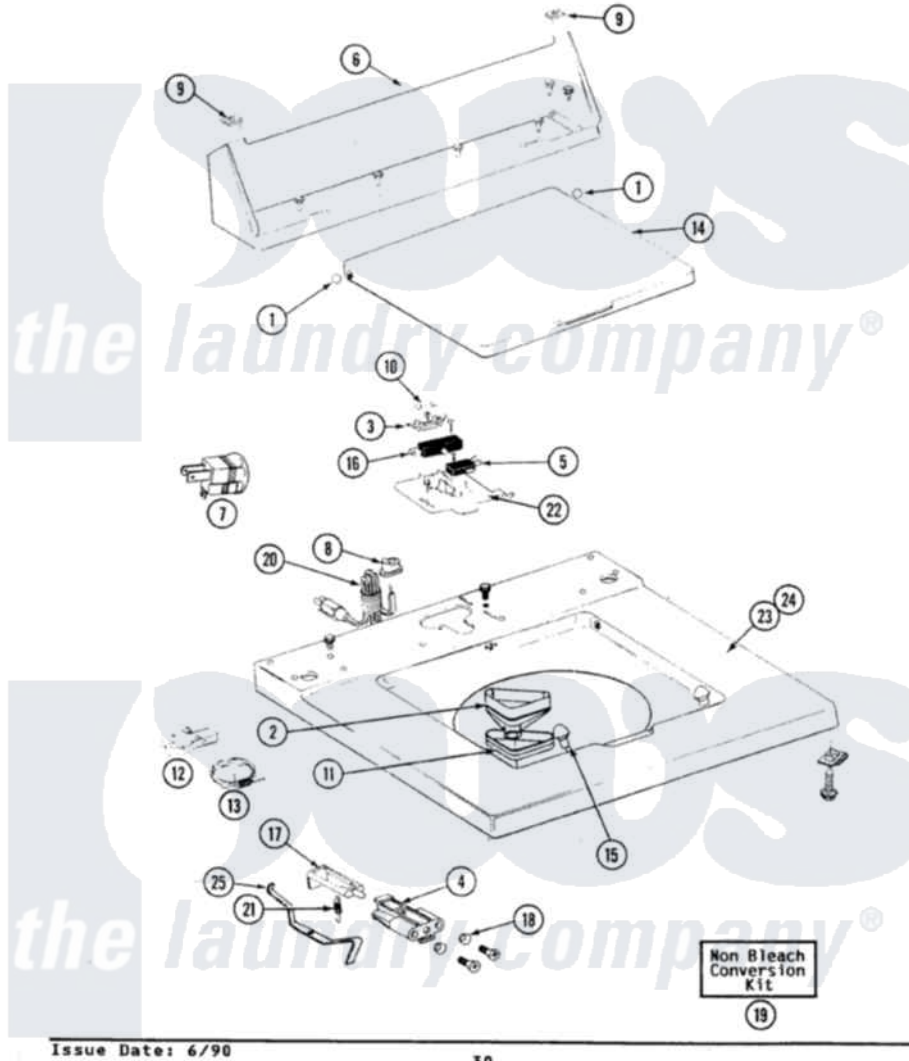

# Maytag LAT8100ABW 05 - TOP

SECTION: TOP COVER, CONSOLE & LID SWITCH  
 MODEL: ALL MODELS

Issue Date: 6/90

30

Maytag [Residential Maytag LAT8100ABW Washer Parts](#) Parts Diagram 05 - TOP  
 Click on the part number to view part

Item	Original Part Number	Replaced By	Status	Part Description
1	<a href="#">211726</a>			Hinge, Ball Lid
2	<a href="#">215577</a>			Bleach Inlet White
3	<a href="#">207167</a>			Block, Fuse
"	215705	<a href="#">Y311711</a>		Screw, Fuse Block
4	910182	<a href="#">25-7809</a>		Screw, No.6-20 1/2 Flthd Torx
"	214279	<a href="#">204968</a>		Plunger And Bracket Assembly--W
5	<a href="#">207166</a>			Switch, Check
"	<a href="#">22001352</a>			Screw, Check Switch
6	<a href="#">205635</a>			Console
"	211294	<a href="#">90767</a>		Screw, 8A X 3/8 HeX Washer Head Tapping
"	<a href="#">Y313559</a>			Screw
7	<a href="#">Y201808</a>			Converter
8	<a href="#">211881</a>			Grommet, Cord Part Not Used-Gas Models Only
9	<a href="#">215075</a>			Fastener, Control Panel To Console