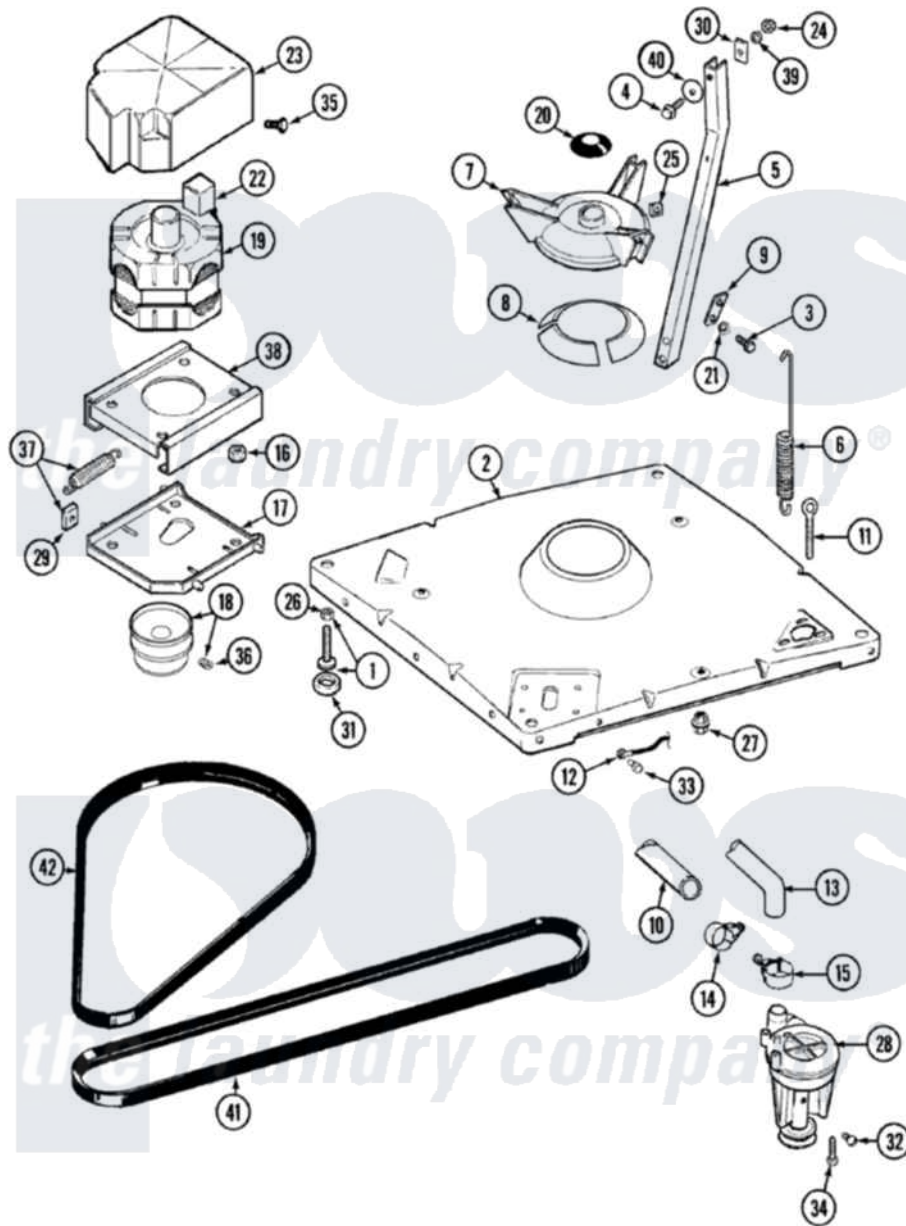

# Maytag LAT8104AAE 01 - BASE

Maytag Residential Maytag LAT8104AAE Washer Parts Parts Diagram 01 - BASE  
 Click on the part number to view part

Item	Original Part Number	Replaced By	Status	Part Description
1	Y302699	<a href="#">22003428</a>		Leg, Adjustable
2	22001172	<a href="#">22002150</a>		Base
3	<a href="#">Y015627</a>			Screw- Hex
4	205254	<a href="#">W10175938</a>		Bolt
"	200744	<a href="#">W10175939</a>		Bolt
5	213100		Not Available	PART NOT USED
6	<a href="#">22001300</a>			Spring, Centering
7	<a href="#">203725</a>			Damper W/Bolt And Clip
8	<a href="#">203956</a>			Damper Pad Kit
9	<a href="#">213073</a>			Washer, Double Brace
10	214767	<a href="#">22001448</a>		Hose, Pump
11	<a href="#">216416</a>			Bolt, Eye/Centering Spring
12	<a href="#">901220</a>			Ground Wire
13	<a href="#">Y212989</a>			Hose, Outer Tub To Pump
14	202574	<a href="#">3367052</a>		Clamp, Hose
15	202574	<a href="#">3367052</a>		Clamp, Hose