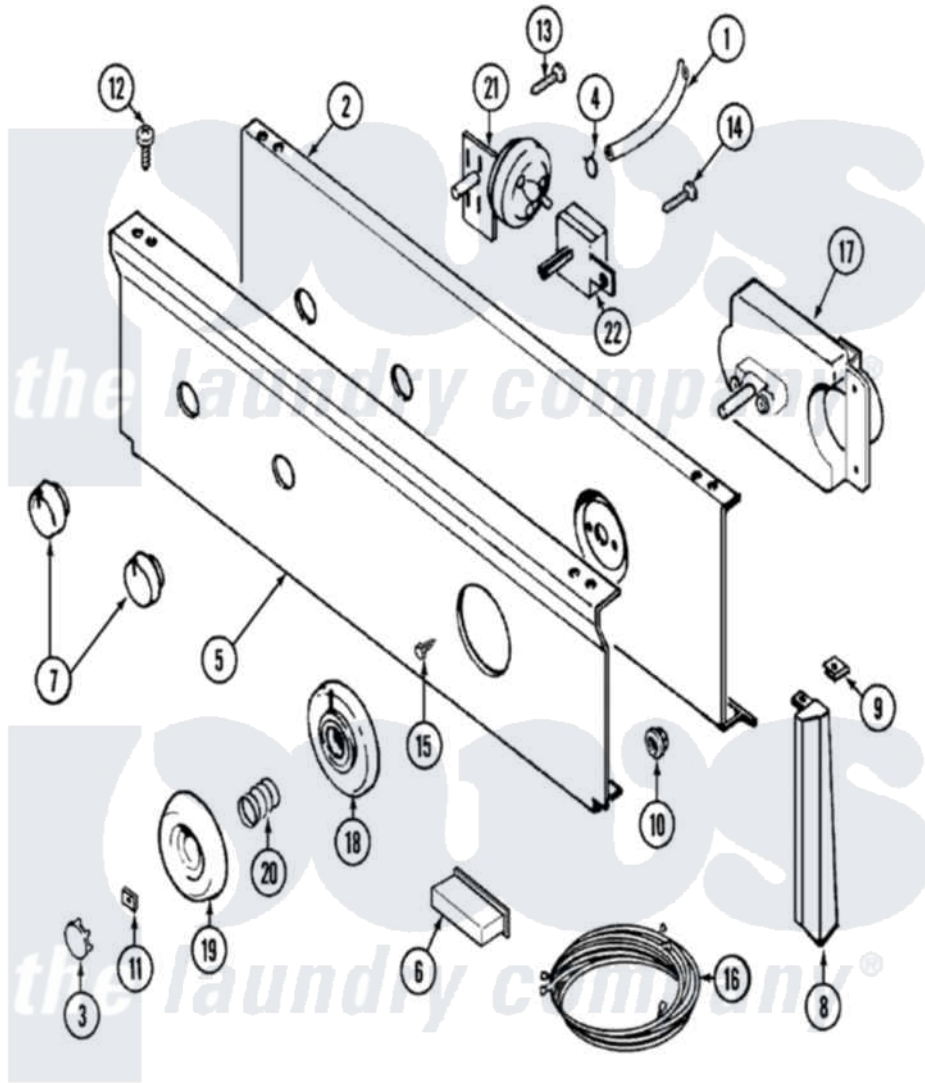

Maytag LAT8104AAE 04 - CONTROL PANEL

Maytag [Residential Maytag LAT8104AAE Washer Parts](#) Parts Diagram 04 - CONTROL PANEL
 Click on the part number to view part

Item	Original Part Number	Replaced By	Status	Part Description
1	22001036	22001619		Tube, Water Level Switch
2	22001132			Plate, Support
"	315483	3370225		Screw
"	204807			Ground Wire, Supp. Plte To Top Cover
3	216250	22001446		Cap, Knob
4	410296	596669		Clamp, Manifold
5	22001323			Panel, Control
6	214897			Pad, Control Panel
7	22001268		Not Available	KNOB ASSY. (WHT)
8	22001291			End Cap, Control Panel
"	22001289		Not Available	END CAP, CTRL. PNL. (LT-WHT)
9	214894			Fastener, End Cap
10	214872			Palnut, End Cap Note: Nut, Lamp Holder
11	211605			Bezel, Timer Dial

12	210932		Screw, No.8 X 9/16 Ctsk Note: Screw, Inlet Duct
13	211168	W10139210	Screw, 8-18 X 5/16
14	211168	W10139210	Screw, 8-18 X 5/16
15	216412		Screw, Bracket To Timer
16	22001316		Wire Harness, Main
17	22001025		Timer RPR
18	22001265		Bezel, Timer Knob
19	22001198	Not Available	KNOB, TIMER (WHT)
20	211065		Spring, Index Wheel
21	208204		Switch, Pressure
22	208283	Not Available	SWITCH, WATER TEMPERATURE
23	16000327	Not Available	GUIDE, QUICK REF. - MAYTAG
"	22001105	Not Available	MANUAL, USE & CARE