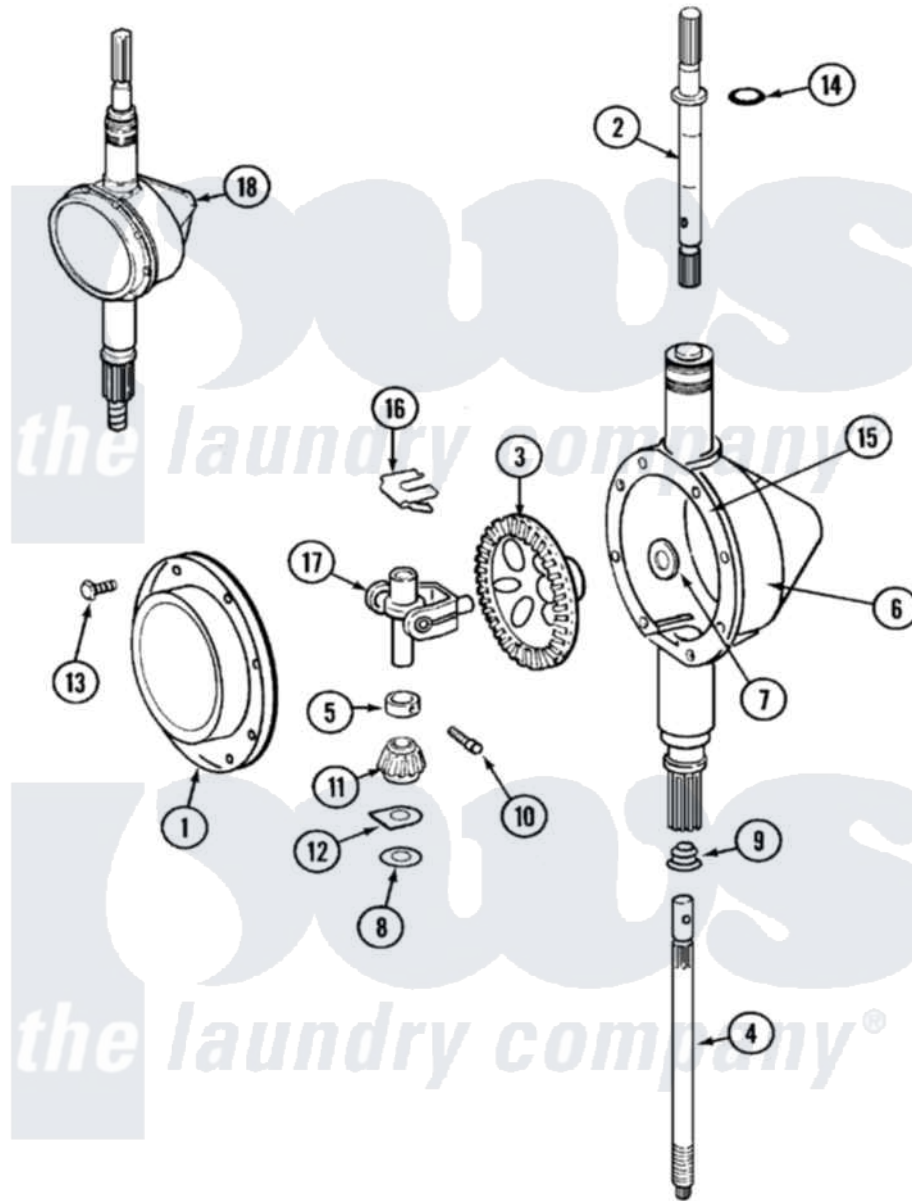

Maytag LAT8104AAE 06 - TRANSMISSION

Maytag Residential Maytag LAT8104AAE Washer Parts Parts Diagram 06 - TRANSMISSION
 Click on the part number to view part

Item	Original Part Number	Replaced By	Status	Part Description
1	206628			Cover, Transmission
2	207153	6-2097820		Kit- Shaft
3	206713	6-2067130		Gear- Beve
4	215411	12001451		Ctr Shaft W/Collar Andkeeper- Sha
5	215415		Not Available	COLLAR, LOWER
6	206625	6-2097790		Transmison
7	215394			Washer, Bevel Gear
8	211483	6-2114830		Washer- SP
9	206602	207843		Lip Seal Repair Kit
10	Y206629			Pin, Collar
11	215401	W10221114		Pinion
12	215401	W10221114		Pinion
13	215417		Not Available	SCREW, TRANSMISSION COVER
14	210690			Seal, Rubber
15	Y058700	675652		Adhesive

16 [215581](#)

Spring, Agitator Shaft

17 206685

[6-2066850](#)

Yoke

18 206708

[6-2097790](#)

Transmison