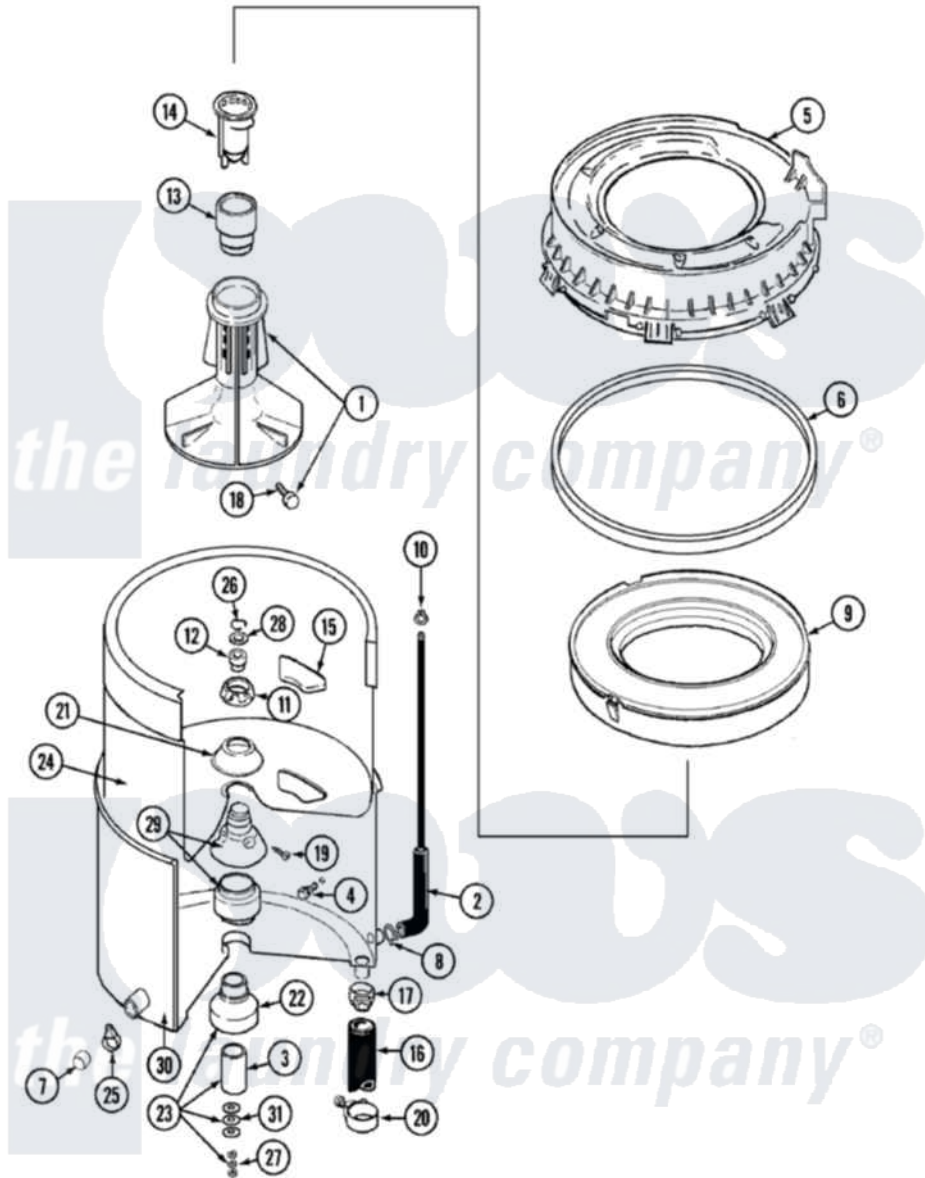

Maytag LAT8104AAE 07 - TUB

Maytag [Residential Maytag LAT8104AAE Washer Parts](#) Parts Diagram 07 - TUB
 Click on the part number to view part

Item	Original Part Number	Replaced By	Status	Part Description
1	207538			Agitator W/Lock Screw
2	22001036	22001619		Tube, Water Level Switch
3	211130			Bearing Liner, Tub Bearing
4	200744	W10175939		Bolt
"	205254	W10175938		Bolt
5	22001299			Tub Cover And Gasket Assembly
6	Y22001201	22001007		Gasket, Cover To Tub
7	214725			Cap For Spout-Outer Tub
8	211641			Clamp, 1-1/16"
9	22001142			Ring, Balance
10	410296	596669		Clamp, Manifold
11	211047	6-2110472		Nut- Clamp
12	Y0A4298	6-0A57420		Seal- Agitator
13	22001295			Housing, Dispenser
14	22001294			Cup, Dispensing
15	207219			Filter, Self-Cleaning

16	Y212989		Hose, Outer Tub To Pump
17	201011	285655	Clamp, Hose
18	206478	Not Available	SCREW & WASHER FOR AGITATOR
19	211618	22001423	Set Screw, Mounting Stem
20	202574	3367052	Clamp, Hose
21	211210		Washer, Clamping Nut
22	200824	6-2040130	Tub Bearin
23	204013	6-2040130	Tub Bearin
24	22001140	Y2201881	Tub, Inner Short White SP
25	214739	596669	Clamp, Manifold
26	Y015667		Retaining Ring
27	Y054867		Washer, Lock
28	Y015666		Washer, Retaining -
29	204012	6-2095720	Mounting S
30	22001115	22003312	Tub, Outer
31	211100		Washer, Outer Tub