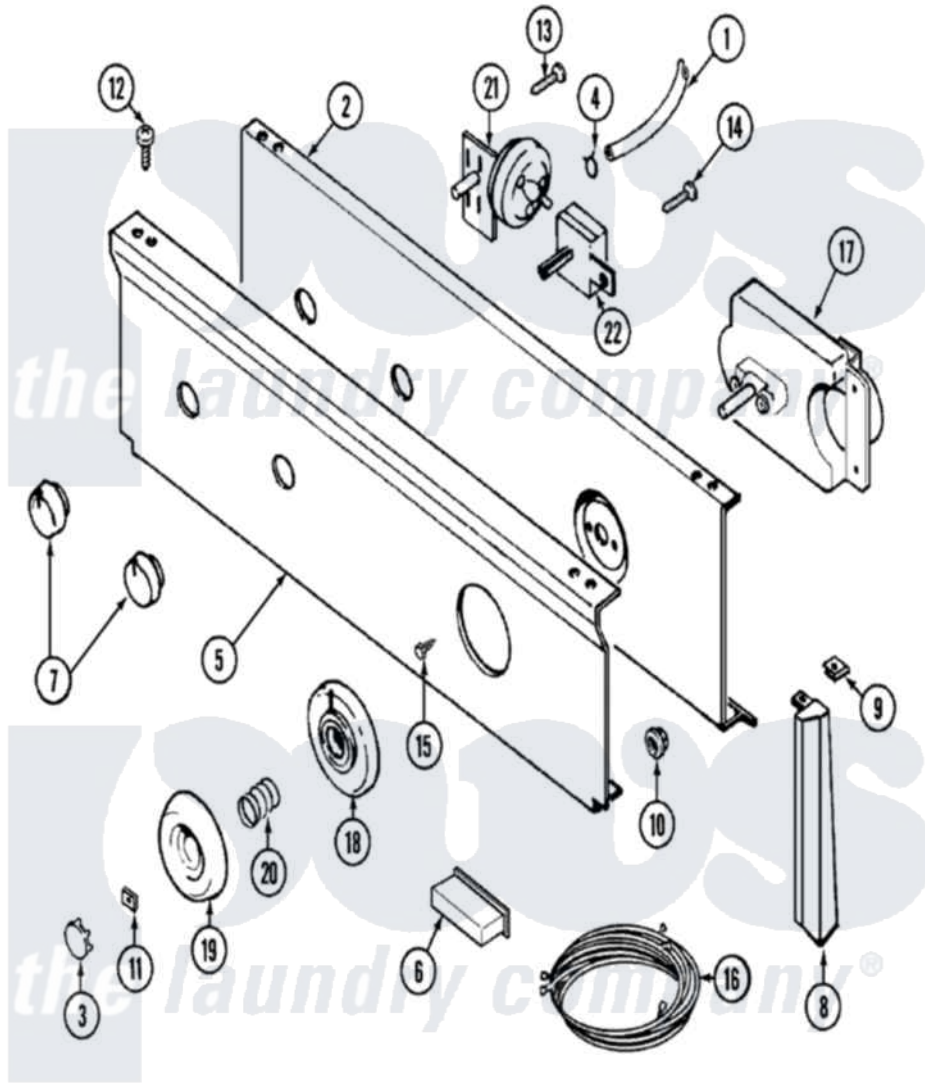

# Maytag LAT8104AAL 04 - CONTROL PANEL

Maytag [Residential Maytag LAT8104AAL Washer Parts](#) Parts Diagram 04 - CONTROL PANEL

[Click on the part number to view part](#)

Item	Original Part Number	Replaced By	Status	Part Description
1	22001036	<a href="#">22001619</a>		Tube, Water Level Switch
2	<a href="#">22001132</a>			Plate, Support
"	315483	<a href="#">3370225</a>		Screw
"	<a href="#">204807</a>			Ground Wire, Supp. Plte To Top Cover
3	216193		Not Available	CAP, TIMER KNOB (BLK)
4	410296	<a href="#">596669</a>		Clamp, Manifold
5	22001128		Not Available	PANEL, CONTROL (BLK)
6	<a href="#">214897</a>			Pad, Control Panel
7	<a href="#">22001267</a>			Knob, Selector Switch
8	<a href="#">22001288</a>			End Cap, Control Panel
"	<a href="#">22001290</a>			End Cap, Control Panel
9	<a href="#">214894</a>			Fastener, End Cap
10	<a href="#">214872</a>			Palnut, End Cap Note: Nut, Lamp Holder
11	<a href="#">211605</a>			Bezel, Timer Dial
12	311728	<a href="#">210032</a>		Screw, No.8 X 9/16 Ctsk Note:

12	214120	<a href="#">21032</a>		Screw, Inlet Duct
13	211168	<a href="#">W10139210</a>		Screw, 8-18 X 5/16
14	211168	<a href="#">W10139210</a>		Screw, 8-18 X 5/16
15	<a href="#">216412</a>			Screw, Bracket To Timer
16	<a href="#">22001316</a>			Wire Harness, Main
17	<a href="#">22001025</a>			Timer RPR
18	22001264		Not Available	BEZEL, TIMER KNOB (BLK)
19	<a href="#">215828</a>			Knob, Timer
20	<a href="#">211065</a>			Spring, Index Wheel
21	<a href="#">208204</a>			Switch, Pressure
22	208283		Not Available	SWITCH, WATER TEMPERATURE
23	16000327		Not Available	GUIDE, QUICK REF. - MAYTAG
"	22001105		Not Available	MANUAL, USE & CARE