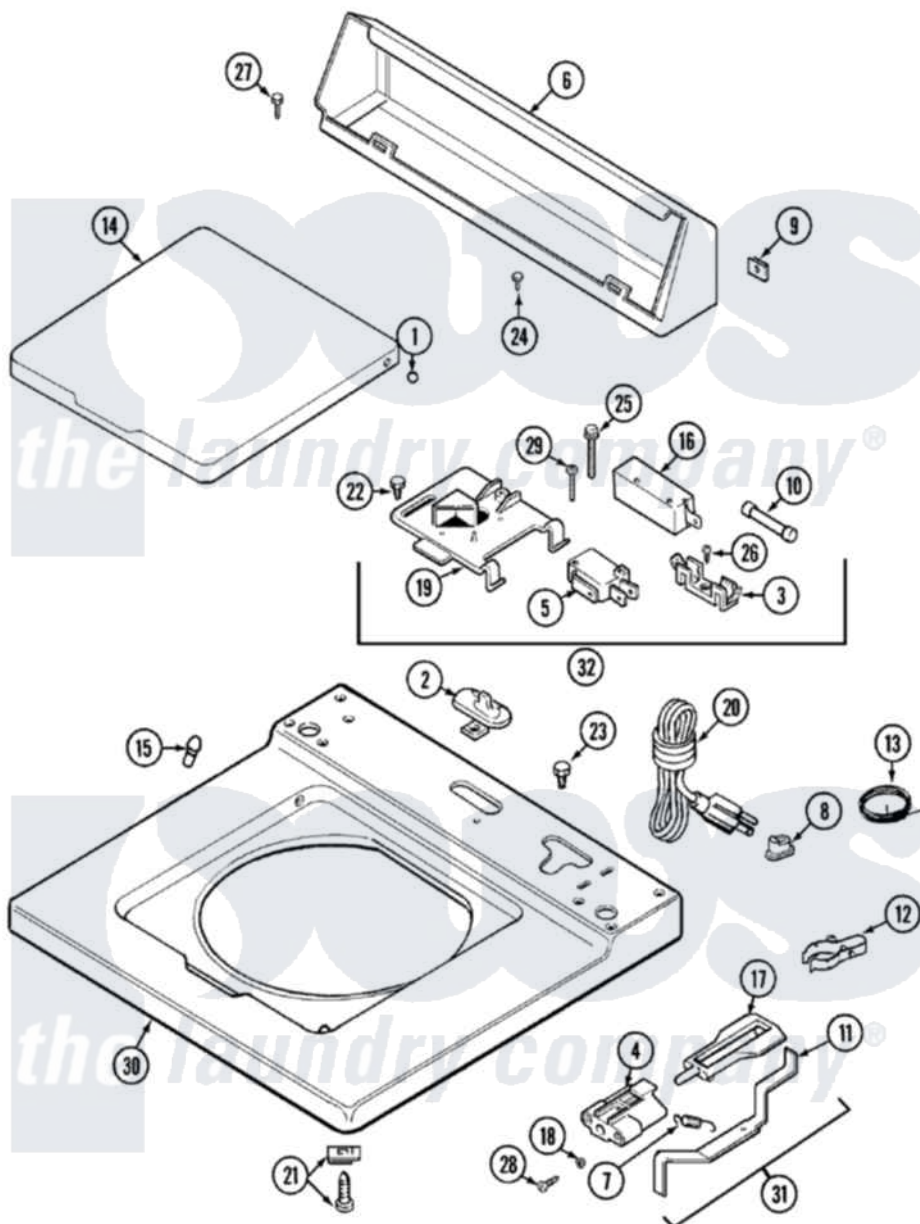

Maytag LAT8104AAL 05 - TOP

Maytag [Residential Maytag LAT8104AAL Washer Parts](#) Parts Diagram 05 - TOP
 Click on the part number to view part

Item	Original Part Number	Replaced By	Status	Part Description
1	211726			Hinge, Ball Lid
2	207159	489355		Screw, 8 X 1/2
"	22001298			Cap, Top Cover
3	207167			Block, Fuse
4	216256		Not Available	BRACKET, UNBALANCE
5	207166			Switch, Check
6	205635L		Not Available	CONSOLE (ALM)
7	213720			Spring, Lid Switch
8	211881			Grommet, Cord Part Not Used-Gas Models Only
9	215075			Fastener, Control Panel To Console
10	207168	22001682		Switch Assembly, Lid W/4amp Fuse
11	22001136			Lever, Unbalance
12	301548			Clamp, Ground Wire
13	311155			Ground Wire And Clamp

14	22001029		Not Available	LID (CANADA-ALM)---NA
"	22001207		Not Available	LID W/LEGEND (ALM)---NA
15	212716			Bumper, Lid
16	205415	279347		Switch-Lid
17	216255			Plunger, Lid Switch
18	211500			Washer, Bracket To Top Cover
19	Y215699	22001678		Bracket, Switch And Fuse
20	208194	22003062		Cord, Power
21	204445			Screw And Fastener Assembly
22	207159	489355		Screw, 8 X 1/2
23	315483	3370225		Screw
24	216423	3370225		Screw
25	213501			Screw, No.6-20 X 1-1/8 Inch
26	Y311711			Screw, Fuse Block
27	Y313559			Screw
28	910182	25-7809		Screw, No.6-20 1/2 Flthd Torx
29	22001352			Screw, Check Switch
30	22001118		Not Available	TOP, MAIN (ALM)---NA
31	22001311			Unbalance Lever Assembly
32	207176	22001682		Switch Assembly, Lid W/4amp Fuse