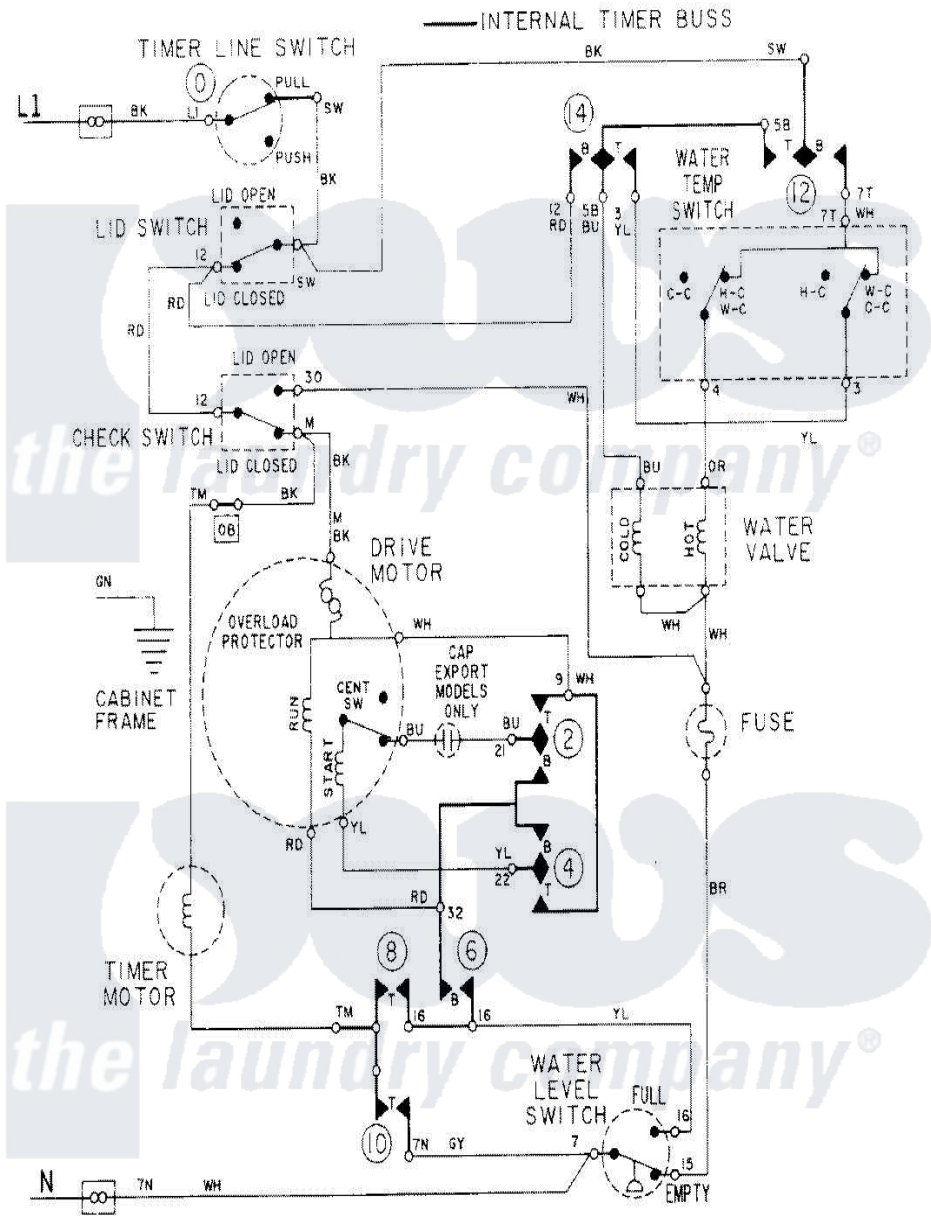

# Maytag LAT8104AAL 08 - WIRING INFORMATION

Maytag Residential Maytag LAT8104AAL Washer Parts Parts Diagram 08 - WIRING INFORMATION  
 Click on the part number to view part

Item	Original Part Number	Replaced By	Status	Part Description
NI	15001088		Not Available	WIRING INFORMATION