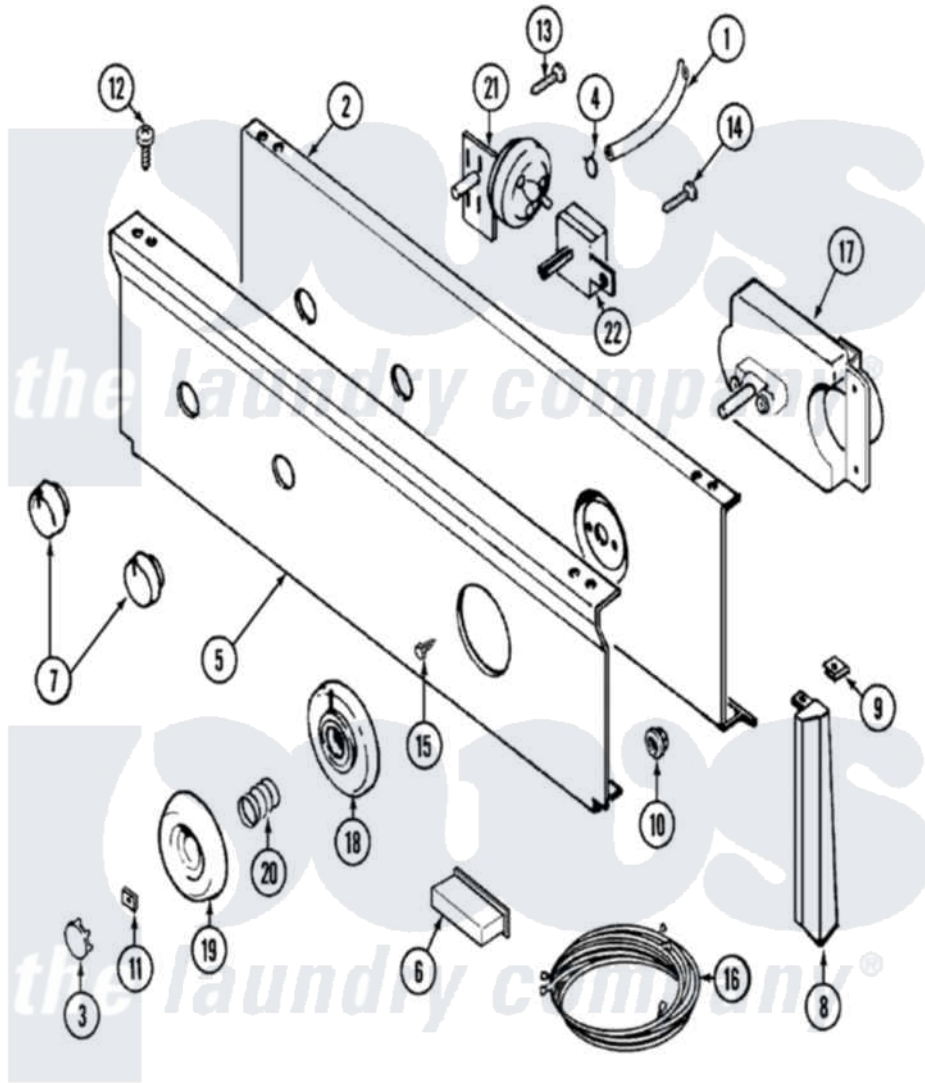

Maytag LAT8104AAM 04 - CONTROL PANEL

Maytag [Residential Maytag LAT8104AAM Washer Parts](#) Parts Diagram 04 - CONTROL PANEL
 Click on the part number to view part

Item	Original Part Number	Replaced By	Status	Part Description
1	22001036	22001619		Tube, Water Level Switch
2	22001132			Plate, Support
"	315483	3370225		Screw
"	204807			Ground Wire, Supp. Plte To Top Cover
3	216424		Not Available	CAP, KNOB (ALM)
4	410296	596669		Clamp, Manifold
5	22001487		Not Available	PANEL, CONTROL (ALM)
6	214897			Pad, Control Panel
7	22001269		Not Available	KNOB ASSY. (ALM)
8	22001293			End Cap, Control Panel
"	22001292	22001567		Cap, End
9	214894			Fastener, End Cap
10	214872			Palnut, End Cap Note: Nut, Lamp Holder
11	211605			Bezel, Timer Dial
12	210032			Screw, No.8 X 9/16 Ctsk Note:

12	210932		Screw, Inlet Duct
13	211168	W10139210	Screw, 8-18 X 5/16
14	211168	W10139210	Screw, 8-18 X 5/16
15	216412		Screw, Bracket To Timer
16	22001316		Wire Harness, Main
17	22001025		Timer RPR
18	22001266	Not Available	BEZEL, TIMER KNOB (ALM)
19	22001199	Not Available	KNOB ASSY. (ALM)
20	211065		Spring, Index Wheel
21	208204		Switch, Pressure
22	208283	Not Available	SWITCH, WATER TEMPERATURE
23	16000327	Not Available	GUIDE, QUICK REF. - MAYTAG
"	22001105	Not Available	MANUAL, USE & CARE