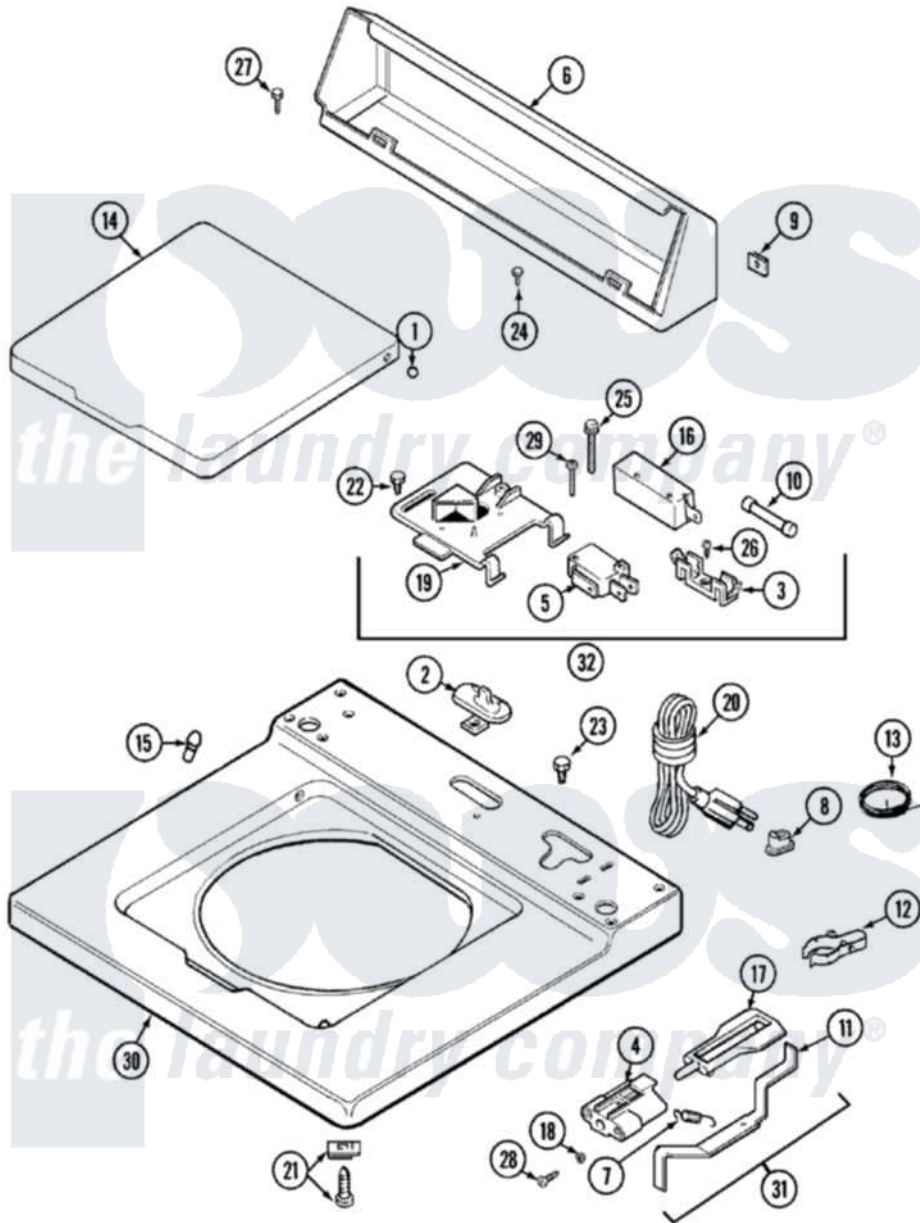

Maytag LAT8104AAM 05 - TOP

Maytag [Residential Maytag LAT8104AAM Washer Parts](#) Parts Diagram 05 - TOP
 Click on the part number to view part

Item	Original Part Number	Replaced By	Status	Part Description
1	211726			Hinge, Ball Lid
2	207159	489355		Screw, 8 X 1/2
"	22001298			Cap, Top Cover
3	207167			Block, Fuse
4	216256		Not Available	BRACKET, UNBALANCE
5	207166			Switch, Check
6	205635L		Not Available	CONSOLE (ALM)
7	213720			Spring, Lid Switch
8	211881			Grommet, Cord Part Not Used-Gas Models Only
9	215075			Fastener, Control Panel To Console
10	207168	22001682		Switch Assembly, Lid W/4amp Fuse
11	22001136			Lever, Unbalance
12	301548			Clamp, Ground Wire
13	311155			Ground Wire And Clamp

14	22001029		Not Available	LID (CANADA-ALM)---NA
"	22001207		Not Available	LID W/LEGEND (ALM)---NA
15	212716			Bumper, Lid
16	205415	279347		Switch-Lid
17	216255			Plunger, Lid Switch
18	211500			Washer, Bracket To Top Cover
19	Y215699	22001678		Bracket, Switch And Fuse
20	208194	22003062		Cord, Power
21	204445			Screw And Fastener Assembly
22	207159	489355		Screw, 8 X 1/2
23	315483	3370225		Screw
24	216423	3370225		Screw
25	213501			Screw, No.6-20 X 1-1/8 Inch
26	Y311711			Screw, Fuse Block
27	Y313559			Screw
28	910182	25-7809		Screw, No.6-20 1/2 Flthd Torx
29	22001352			Screw, Check Switch
30	22001118		Not Available	TOP, MAIN (ALM)---NA
31	22001311			Unbalance Lever Assembly
32	207176	22001682		Switch Assembly, Lid W/4amp Fuse