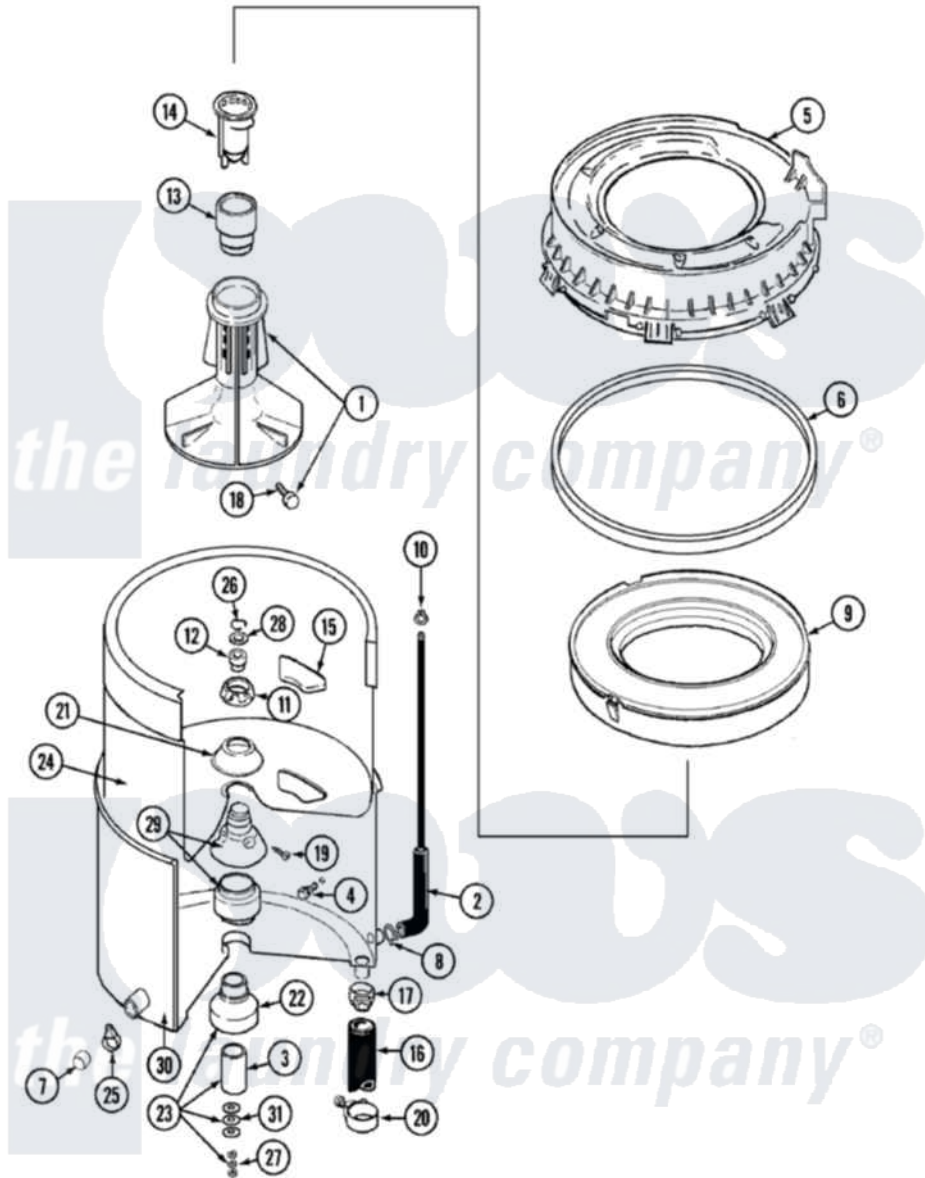

Maytag LAT8104AAM 07 - TUB

Maytag [Residential Maytag LAT8104AAM Washer Parts](#) Parts Diagram 07 - TUB
 Click on the part number to view part

Item	Original Part Number	Replaced By	Status	Part Description
1	207538			Agitator W/Lock Screw
2	22001036	22001619		Tube, Water Level Switch
3	211130			Bearing Liner, Tub Bearing
4	200744	W10175939		Bolt
"	205254	W10175938		Bolt
5	22001299			Tub Cover And Gasket Assembly
6	Y22001201	22001007		Gasket, Cover To Tub
7	214725			Cap For Spout-Outer Tub
8	211641			Clamp, 1-1/16"
9	22001142			Ring, Balance
10	410296	596669		Clamp, Manifold
11	211047	6-2110472		Nut- Clamp
12	Y0A4298	6-0A57420		Seal- Agitator
13	22001295			Housing, Dispenser
14	22001294			Cup, Dispensing
15	207219			Filter, Self-Cleaning

16	Y212989		Hose, Outer Tub To Pump
17	201011	285655	Clamp, Hose
18	206478	Not Available	SCREW & WASHER FOR AGITATOR
19	211618	22001423	Set Screw, Mounting Stem
20	202574	3367052	Clamp, Hose
21	211210		Washer, Clamping Nut
22	200824	6-2040130	Tub Bearin
23	204013	6-2040130	Tub Bearin
24	22001140	Y2201881	Tub, Inner Short White SP
25	214739	596669	Clamp, Manifold
26	Y015667		Retaining Ring
27	Y054867		Washer, Lock
28	Y015666		Washer, Retaining -
29	204012	6-2095720	Mounting S
30	22001115	22003312	Tub, Outer
31	211100		Washer, Outer Tub