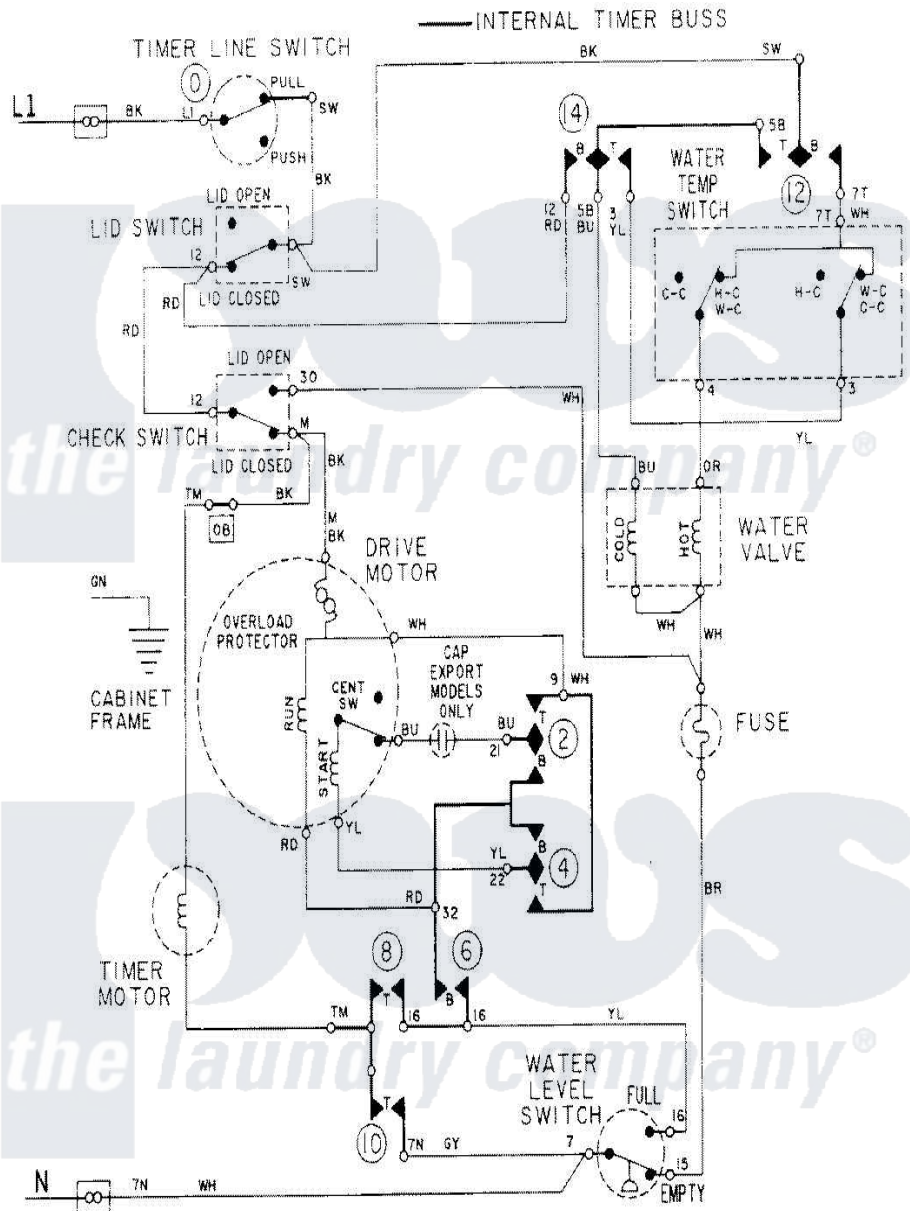

# Maytag LAT8104AAM 08 - WIRING INFORMATION

Maytag [Residential Maytag LAT8104AAM Washer Parts](#) Parts Diagram 08 - WIRING INFORMATION  
 Click on the part number to view part

Item	Original Part Number	Replaced By	Status	Part Description
NI	15001088		Not Available	WIRING INFORMATION