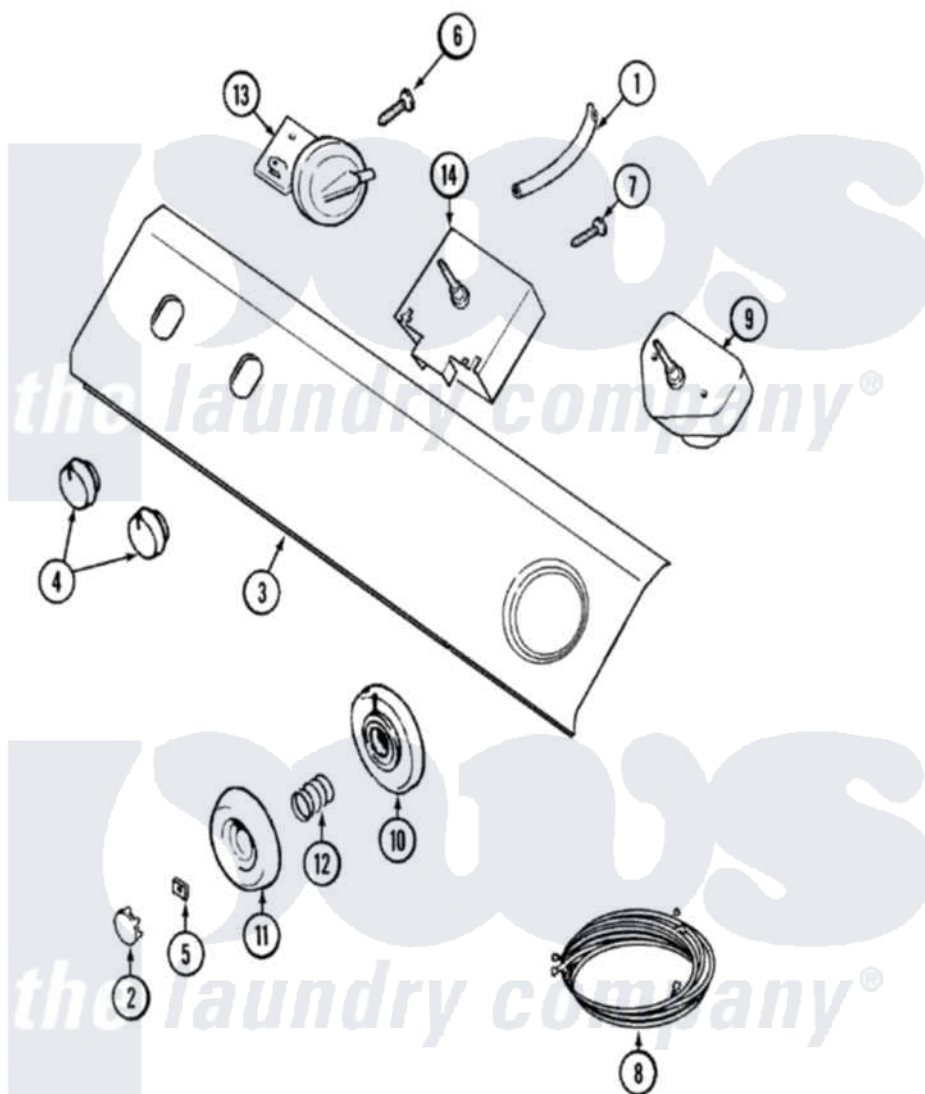

# Maytag LAT8106AAE 04 - CONTROL PANEL

Maytag [Residential Maytag LAT8106AAE Washer Parts](#) Parts Diagram 04 - CONTROL PANEL  
 Click on the part number to view part

Item	Original Part Number	Replaced By	Status	Part Description
1	22001036	<a href="#">22001619</a>		Tube, Water Level Switch
2	<a href="#">22001664</a>			Timer Knob Insert/Cap
3	<a href="#">22001699</a>			Panel, Control
4	<a href="#">22001663</a>			Knob, Selector Switch
5	<a href="#">211605</a>			Bezel, Timer Dial
6	22001662	<a href="#">8534058</a>		Screw
7	22001661	<a href="#">3400094</a>		Screw, 10-32 X 3/8
8	22001755		Not Available	WIRE HARNESS, MAIN
"	<a href="#">22002206</a>			Harness, Wire
9	<a href="#">22002181</a>			Timer
"	<a href="#">22001686</a>			Timer
10	<a href="#">22001660</a>			Dial Skirt - White
11	<a href="#">22001659</a>			Timer Knob - Grey
12	<a href="#">211065</a>			Spring, Index Wheel
13	<a href="#">22001656</a>			5 Level Rotary Pressure Switch
14	<a href="#">22001655</a>			Switch, Water Temp.