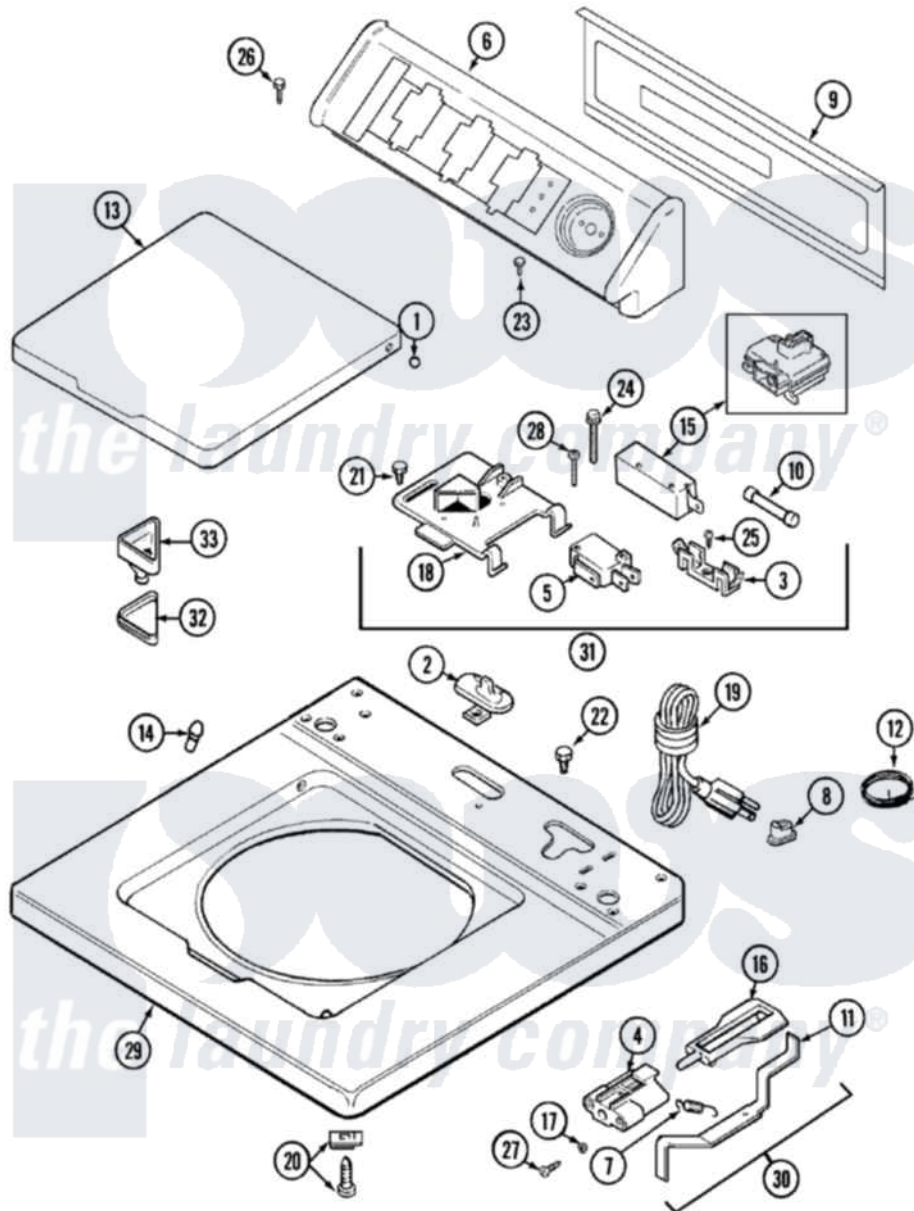

# Maytag LAT8106AAE 05 - TOP

Maytag [Residential Maytag LAT8106AAE Washer Parts](#) Parts Diagram 05 - TOP  
 Click on the part number to view part

Item	Original Part Number	Replaced By	Status	Part Description
1	<a href="#">211726</a>			Hinge, Ball Lid
2	<a href="#">22001298</a>			Cap, Top Cover
"	207159	<a href="#">489355</a>		Screw, 8 X 1/2
3	<a href="#">207167</a>			Block, Fuse
"	W10124350		Not Available	NOT REQUIRED PART OR SEE NOTE
4	22001645		Not Available	BRACKET, UNBALANCE---NA
"	<a href="#">22002135</a>			Bracket, Unbalance
5	W10124350		Not Available	NOT REQUIRED PART OR SEE NOTE
"	<a href="#">207166</a>			Switch, Check
6	<a href="#">22001670</a>			Console
7	<a href="#">213720</a>			Spring, Lid Switch
8	<a href="#">211881</a>			Grommet, Cord Part Not Used-Gas Models Only
9	216423	<a href="#">3370225</a>		Screw
"	22001662	<a href="#">8534058</a>		Screw