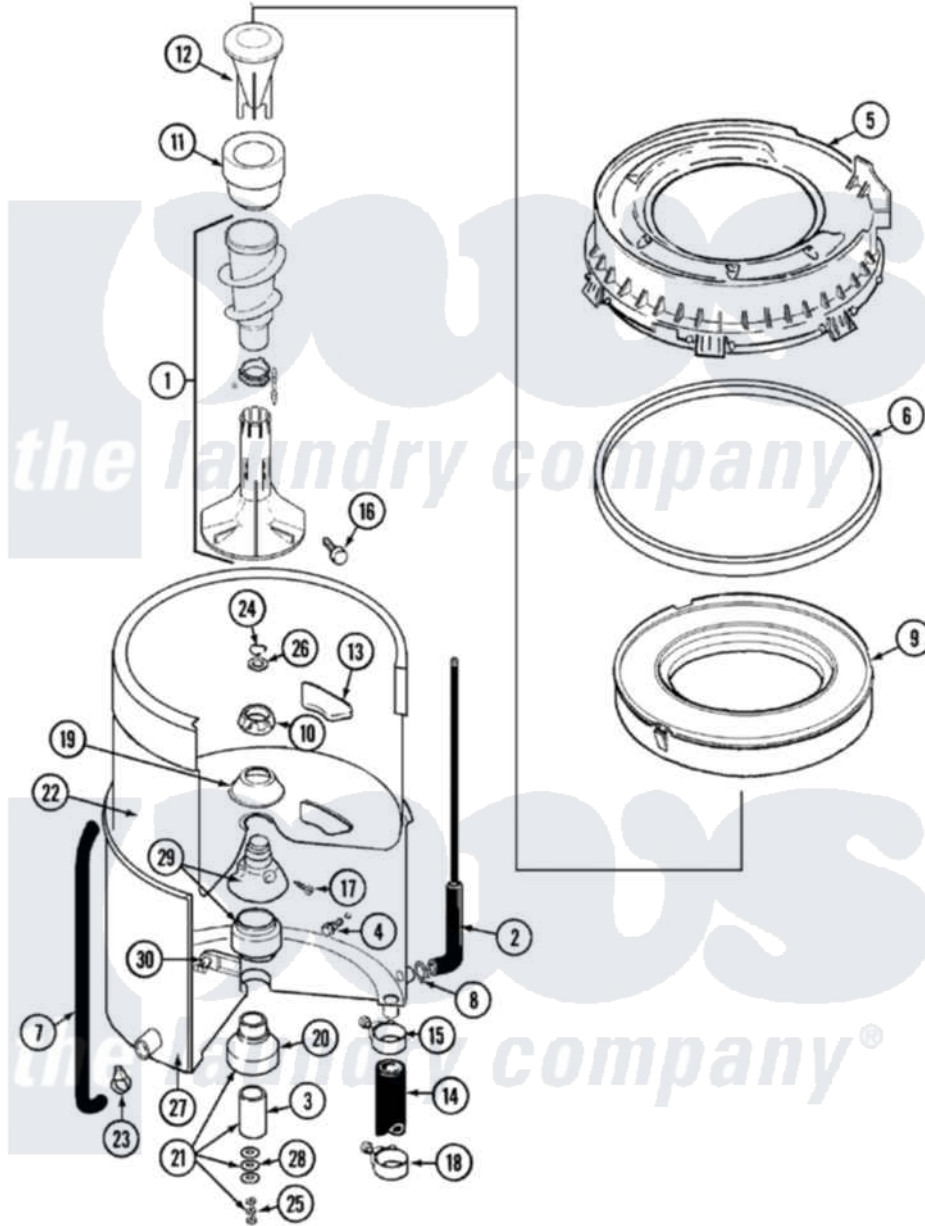

Maytag LAT8106AAE 07 - TUB

Maytag [Residential Maytag LAT8106AAE Washer Parts](#) Parts Diagram 07 - TUB
 Click on the part number to view part

Item	Original Part Number	Replaced By	Status	Part Description
1	22001821			Agitator Auger And Base Assembly
2	22001036	22001619		Tube, Water Level Switch
3	211130			Bearing Liner, Tub Bearing
4	200744	W10175939		Bolt
"	205254	W10175938		Bolt
5	22001299			Tub Cover And Gasket Assembly
6	Y22001201	22001007		Gasket, Cover To Tub
7	214725			Cap For Spout-Outer Tub
8	211641			Clamp, 1-1/16"
9	22001142			Ring, Balance
10	211047	6-2110472		Nut- Clamp
11	22001805	21001905		Dispenser, Fabric
12	22001806	21001905		Dispenser, Fabric
13	207219			Filter, Self-Cleaning
14	213045			Hose, Outer Tub Part Not

14	213043		Used
15	22001640	285655	Clamp, Hose
16	22001819		LOcking Screw And O Ring
17	22001423		Set Screw, Mounting Stem
18	22001640	285655	Clamp, Hose
19	211210		Washer, Clamping Nut
20	200824	6-2040130	Tub Bearin
21	204013	6-2040130	Tub Bearin
22	22001139		Tub, Inner
23	214739	596669	Clamp, Manifold
24	Y015667		Retaining Ring
25	Y054867		Washer, Lock
26	Y015666		Washer, Retaining -
27	22001114	Not Available	TUB, OUTER (EX. LARGE)
28	211100		Washer, Outer Tub
29	22001648	6-2095720	Mounting S