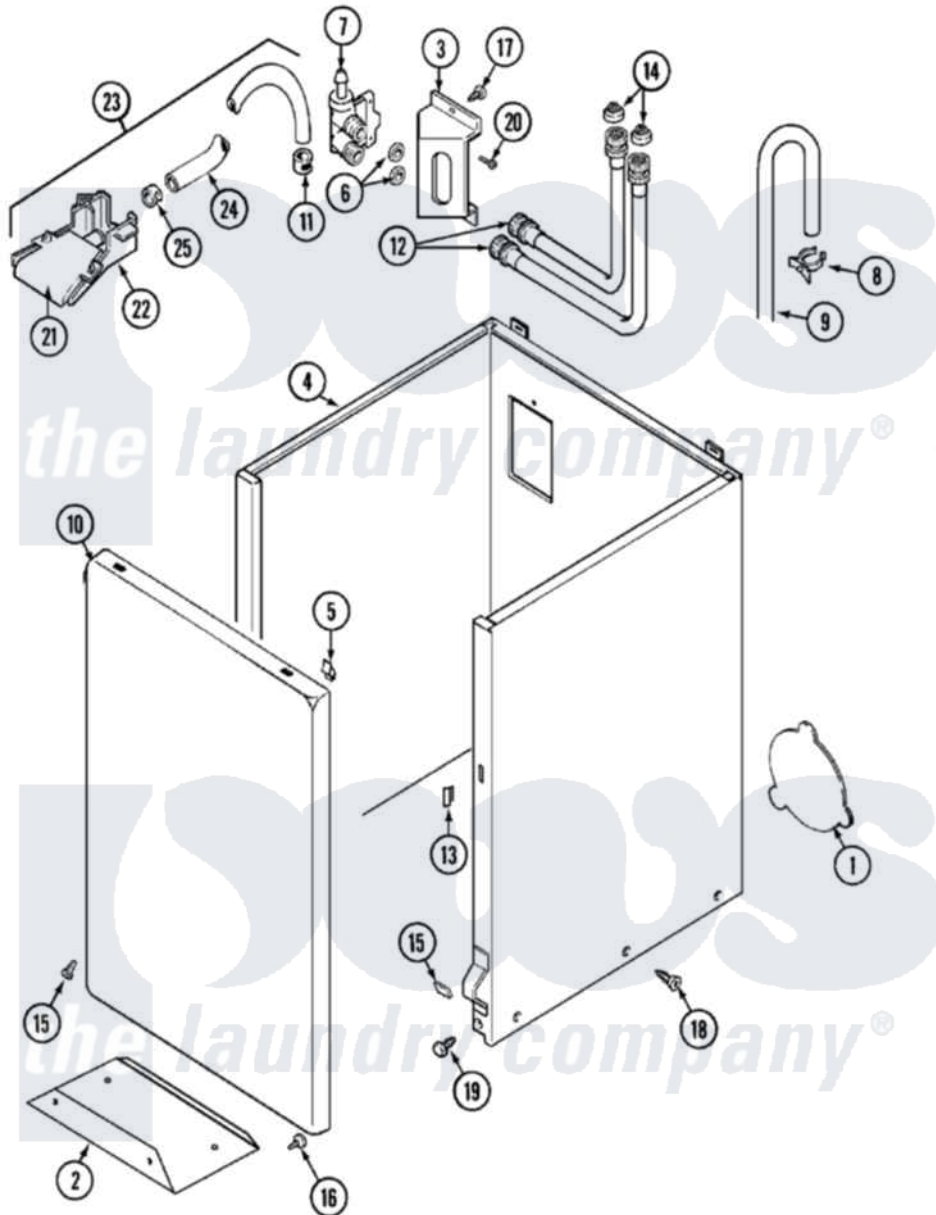

# Maytag LAT8106ABE 02 - CABINET

Maytag [Residential Maytag LAT8106ABE Washer Parts](#) Parts Diagram 02 - CABINET  
 Click on the part number to view part

Item	Original Part Number	Replaced By	Status	Part Description
1	22001683	<a href="#">22002924</a>		Plate, Access
"	211294	<a href="#">90767</a>		Screw, 8A X 3/8 HeX Washer Head Tapping
"	211878		Not Available	PLATE, ACCESS
2	<a href="#">213846</a>			Guard, Belt
3	214812	<a href="#">22002361</a>		Bracket, Water Valve
4	22001302	<a href="#">22004425</a>		Cabinet White Aspack
5	<a href="#">22001650</a>			Fastener, Spring
6	<a href="#">Y013783</a>			Washer, Inlet Hose
7	<a href="#">22001274</a>			Valve, Water
"	214337	<a href="#">96160</a>		Screen
8	22001815	<a href="#">22002765</a>		Clip, Hose
9	<a href="#">22001816</a>			Hose, Drain
10	<a href="#">22001817</a>			Sheet, Sound Damper
"	22001803		Not Available	PANEL, FRONT (WHT)
11	216169	<a href="#">596669</a>		Clamp, Manifold
12	<a href="#">202860</a>			Inlet Hose Assembly

13	214376	<a href="#">22002331</a>	Spacer, Front Panel
14	200961	<a href="#">12001413</a>	Strainer And Washer Kit
15	<a href="#">12001341</a>		Screw And Fastener Kit
16	211294	<a href="#">90767</a>	Screw, 8A X 3/8 HeX Washer Head Tapping
17	212276	<a href="#">W10116760</a>	Screw
18	<a href="#">213007</a>		Xfor Cabinet See Cabinet, Back
19	213122	<a href="#">27001200</a>	Screw
"	213121	<a href="#">3400111</a>	Screw, 12-14 X 5/8
20	<a href="#">Y313561</a>		Screw----NA
21	<a href="#">22001187</a>		Injector
22	<a href="#">22001186</a>		Injector
23	<a href="#">22001304</a>		Water Injector Assembly
24	<a href="#">22001190</a>		Hose, Injector
25	216169	<a href="#">596669</a>	Clamp, Manifold