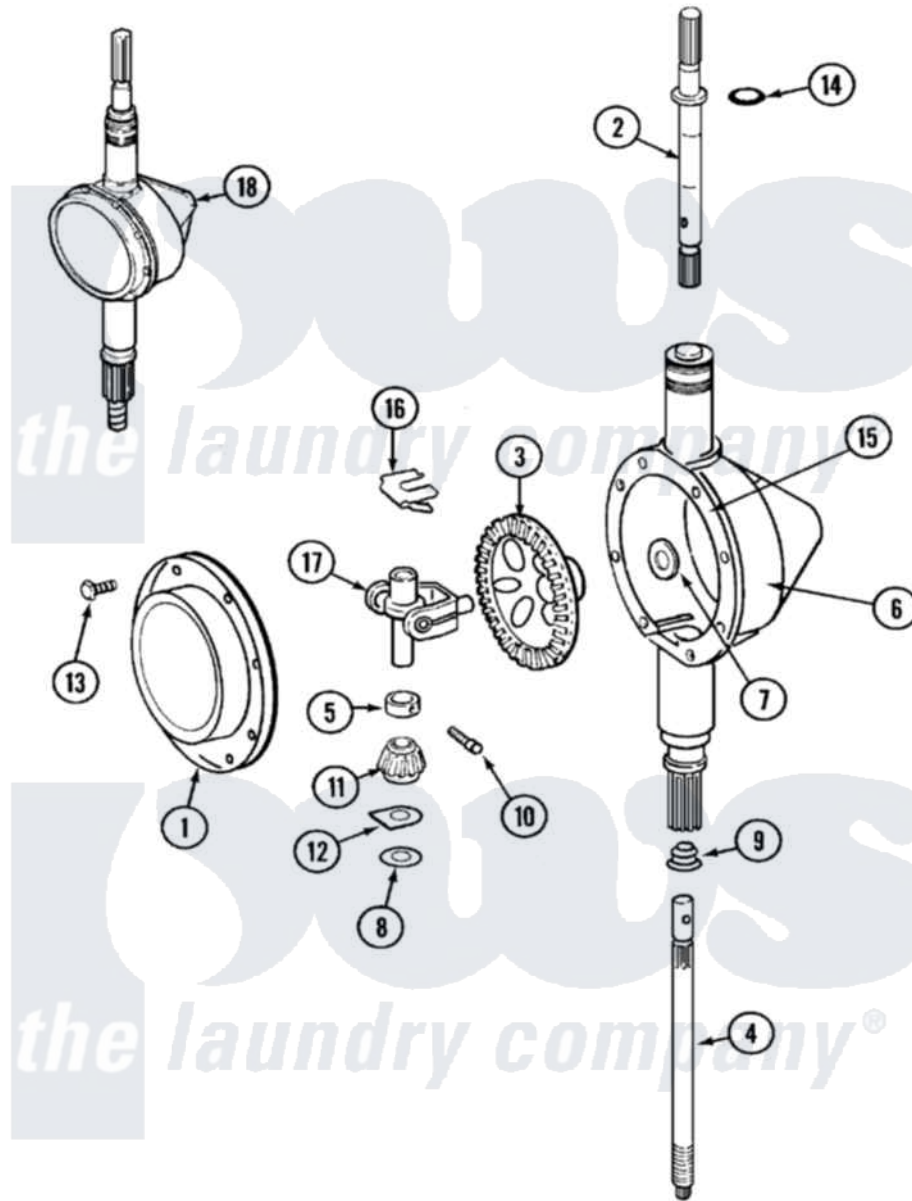

# Maytag LAT8106ABE 06 - TRANSMISSION

Maytag [Residential Maytag LAT8106ABE Washer Parts](#) Parts Diagram 06 - TRANSMISSION  
 Click on the part number to view part

Item	Original Part Number	Replaced By	Status	Part Description
1	<a href="#">206628</a>			Cover, Transmission
2	22002415	<a href="#">6-2168983</a>		Shaft- Agi
"	207153	<a href="#">6-2097820</a>		Kit- Shaft
3	206713	<a href="#">6-2067130</a>		Gear- Beve
4	22002342	<a href="#">6-2300050</a>		Shaft- Cen
"	215410	<a href="#">12001450</a>		Ctr Shaft W/Collar Andkeeper- Dp
5	<a href="#">22002353</a>			Collar, Center Shaft
"	215415		Not Available	COLLAR, LOWER
6	22002416	<a href="#">6-2300100</a>		Assembly-
"	206624	<a href="#">6-2097750</a>		Trans Dee
7	<a href="#">215394</a>			Washer, Bevel Gear
8	211483	<a href="#">6-2114830</a>		Washer- SP
9	206602	<a href="#">207843</a>		Lip Seal Repair Kit
10	<a href="#">Y206629</a>			Pin, Collar
"	W10124350		Not Available	NOT REQUIRED PART OR SEE NOTE

11	215401	<a href="#">W10221114</a>		Pinion
12	<a href="#">215395</a>			Plate, Clutch
13	215417		Not Available	SCREW, TRANSMISSION COVER
"	215417		Not Available	SCREW, TRANSMISSION COVER
14	<a href="#">22002417</a>			O-Ring AgitatOr Shaft
"	<a href="#">210690</a>			Seal, Rubber
15	Y058700	<a href="#">675652</a>		Adhesive
16	<a href="#">215581</a>			Spring, Agitator Shaft
"	W10124350		Not Available	NOT REQUIRED PART OR SEE NOTE
17	206685	<a href="#">6-2066850</a>		Yoke
18	<a href="#">22002340</a>			Collar, Agitator Shaft
19	<a href="#">22002341</a>			Collar, Lower Plastic Keeper
20	206707	<a href="#">6-2097750</a>		Trans Dee
"	22002126	<a href="#">6-2097750</a>		Trans Dee