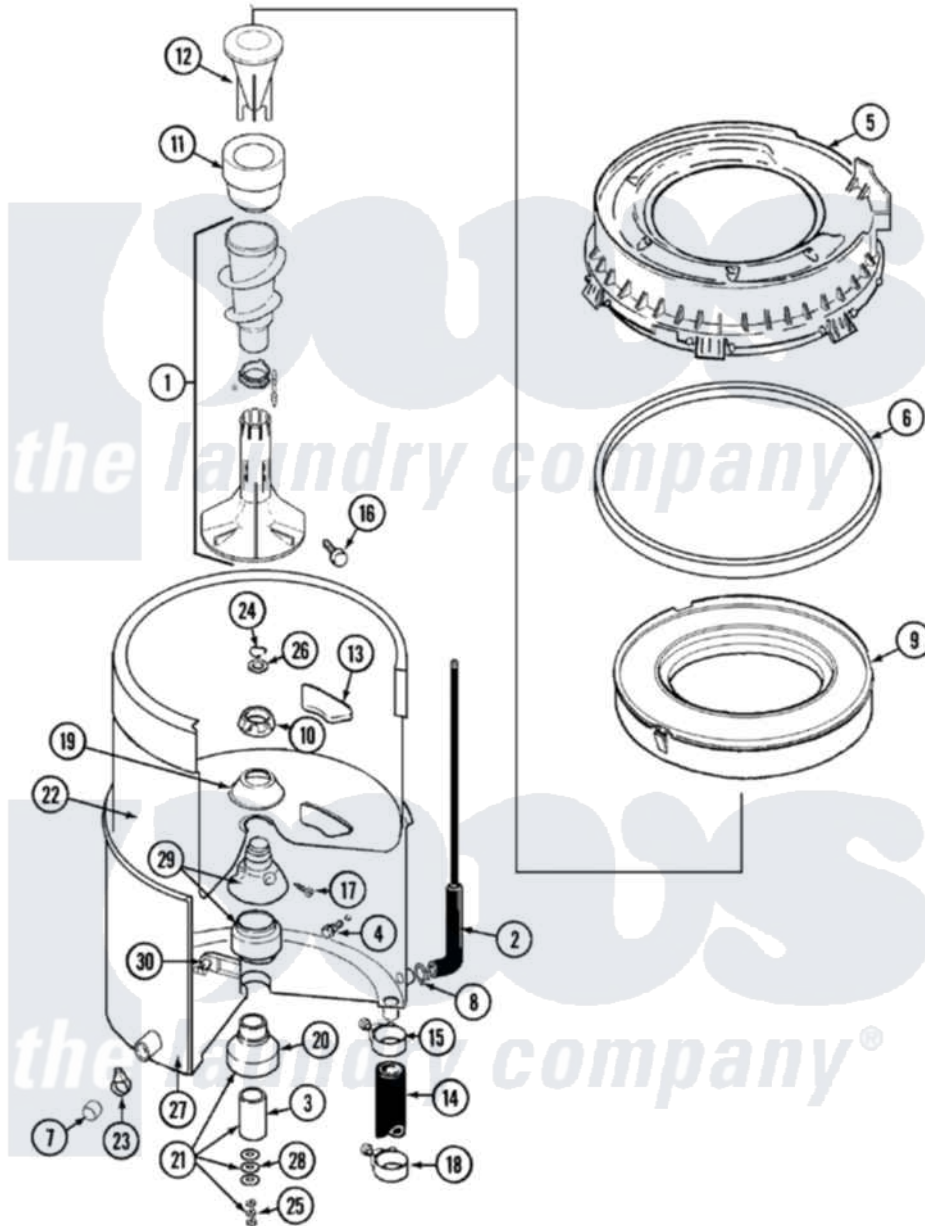

# Maytag LAT8106ABE 07 - TUB

Maytag [Residential Maytag LAT8106ABE Washer Parts](#) Parts Diagram 07 - TUB  
 Click on the part number to view part

Item	Original Part Number	Replaced By	Status	Part Description
1	22002363		Not Available	AGITATOR ASSY (CANADA AS PACK)
2	22001036	<a href="#">22001619</a>		Tube, Water Level Switch
3	<a href="#">211130</a>			Bearing Liner, Tub Bearing
4	205254	<a href="#">W10175938</a>		Bolt
"	200744	<a href="#">W10175939</a>		Bolt
5	<a href="#">22001299</a>			Tub Cover And Gasket Assembly
6	Y22001201	<a href="#">22001007</a>		Gasket, Cover To Tub
7	<a href="#">214725</a>			Cap For Spout-Outer Tub
8	<a href="#">211641</a>			Clamp, 1-1/16"
9	<a href="#">22001142</a>			Ring, Balance
10	211047	<a href="#">6-2110472</a>		Nut- Clamp
11	22001805	<a href="#">21001905</a>		Dispenser, Fabric
12	22001806	<a href="#">21001905</a>		Dispenser, Fabric
13	<a href="#">207219</a>			Filter, Self-Cleaning
14	<a href="#">213045</a>			Hose, Outer Tub Part Not

14	<a href="#">213043</a>		Used
15	22001640	<a href="#">285655</a>	Clamp, Hose
16	<a href="#">22001819</a>		L0cking Screw And O Ring
17	<a href="#">22001423</a>		Set Screw, Mounting Stem
18	22001640	<a href="#">285655</a>	Clamp, Hose
19	<a href="#">211210</a>		Washer, Clamping Nut
20	200824	<a href="#">6-2040130</a>	Tub Bearin
21	204013	<a href="#">6-2040130</a>	Tub Bearin
22	<a href="#">22001139</a>		Tub, Inner
23	214739	<a href="#">596669</a>	Clamp, Manifold
24	<a href="#">Y015667</a>		Retaining Ring
25	<a href="#">Y054867</a>		Washer, Lock
26	<a href="#">Y015666</a>		Washer, Retaining -
27	22001114	Not Available	TUB, OUTER (EX. LARGE)
28	<a href="#">211100</a>		Washer, Outer Tub
29	22001648	<a href="#">6-2095720</a>	Mounting S
30	<a href="#">214434</a>		Spout, Deflector