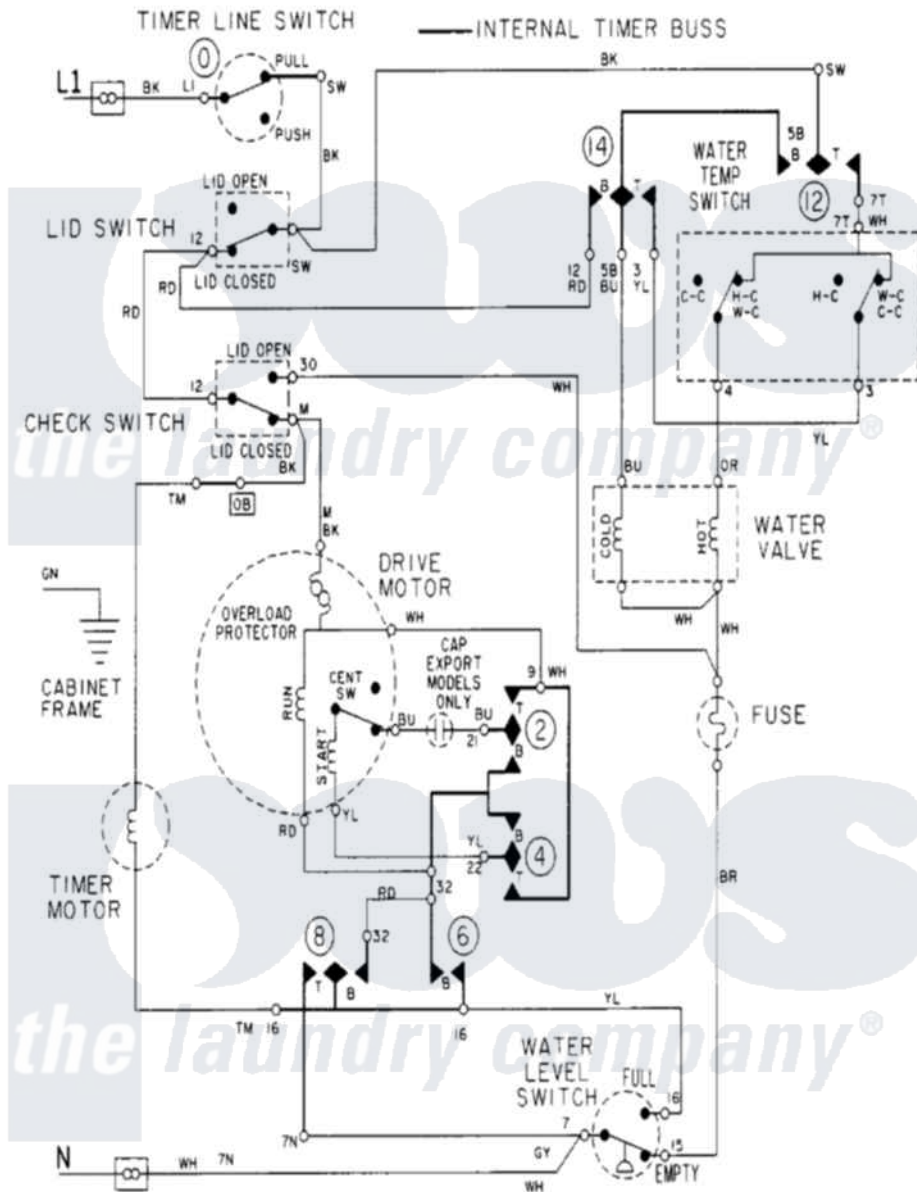

Maytag LAT8106ABE 08 - WIRING INFORMATION

Maytag Residential Maytag LAT8106ABE Washer Parts Parts Diagram 08 - WIRING INFORMATION
 Click on the part number to view part

Item	Original Part Number	Replaced By	Status	Part Description
NI	15002087		Not Available	WIRING INFORMATION
"	15001919		Not Available	WIRING INFORMATION