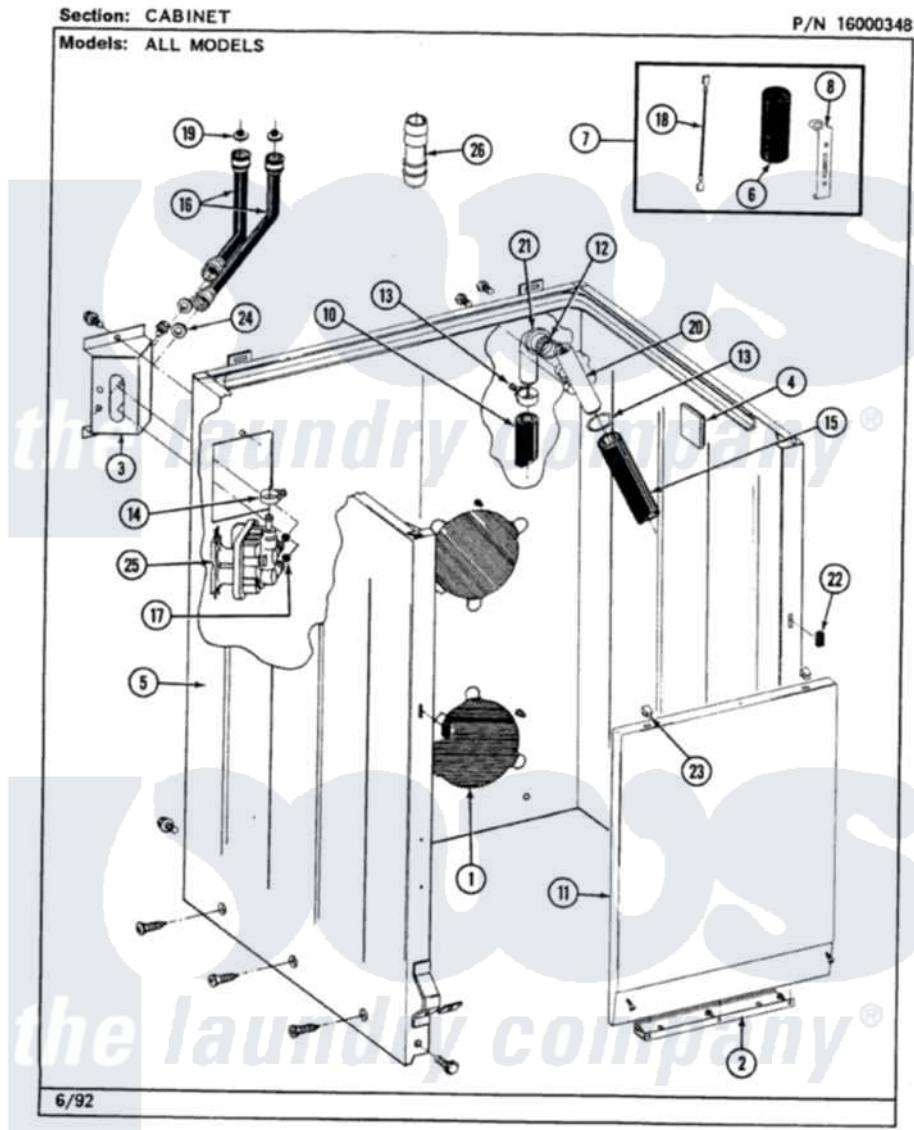

Maytag LAT8140AAL 02 - CABINET

30

Maytag Residential Maytag LAT8140AAL Washer Parts Parts Diagram 02 - CABINET
 Click on the part number to view part

Item	Original Part Number	Replaced By	Status	Part Description
1	211878		Not Available	PLATE, ACCESS
"	211294	90767		Screw, 8A X 3/8 HeX Washer Head Tapping
2	213846			Guard, Belt
"	211294	90767		Screw, 8A X 3/8 HeX Washer Head Tapping
3	212276	W10116760		Screw
"	214812	22002361		Bracket, Water Valve
4	215058			Pad, Cabinet Bumper
5	203319L		Not Available	(ALMOND)
"	204439			Screw And Fstner Assembly
"	213122	27001200		Screw
"	213121	3400111		Screw, 12-14 X 5/8
"	213007			Xfor Cabinet See Cabinet, Back
6	Y200832			Capacitor
7	206103			Capacitor Kit

8	211149		Clip, Capacitor
9	202861	202860	Inlet Hose Assembly
10	216017		Hose, Drain
"	Y059149		(7/8" I.D. CARTON OF 50 FT.)
11	212998L		Not Available
			FRONT PANEL-ALMOND
12	214765		Gasket, Siphon Break
13	200908	285655	Clamp, Hose
14	201575		Clamp, Hose
15	214767	22001448	Hose, Pump
16	202860		Inlet Hose Assembly
"	200672	76314	Hose, Inlet 6 Ft. Hose With Elbow
17	214337	96160	Screen
18	203237		No. 17 Wire With Terminal
19	200961	12001413	Strainer And Washer Kit
20	206638		Siphon Break
"	Y014874		Screw, Idler Arm And Sleeve
21	Y216016	W10116738	Elbow
22	214376	22002331	Spacer, Front Panel
23	212982	22001650	Fastener, Spring
24	Y013783		Washer, Inlet Hose
25	205613		Water Valve
"	212276	W10116760	Screw
26	Y216015		Coupling, Hose