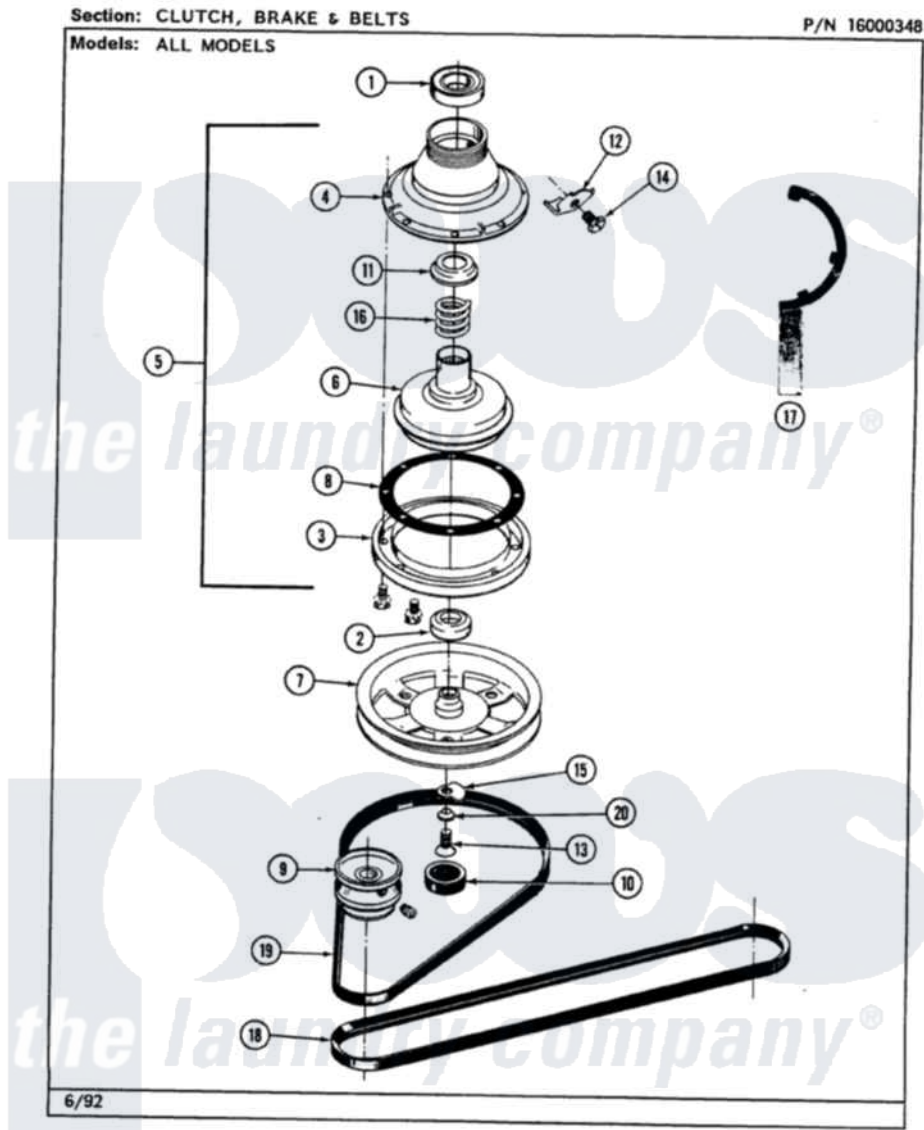

Maytag LAT8140AAL 03 - CLUTCH, BRAKE & BELTS

42

Maytag Residential Maytag LAT8140AAL Washer Parts Parts Diagram 03 - CLUTCH, BRAKE & BELTS
Click on the part number to view part

Item	Original Part Number	Replaced By	Status	Part Description
1	Y200720	22003441		Bearing, Rear
2	200835			Bearing, Brake Rotor
3	211043	6-2011900		Brake Asse
"	211000			SCREW, BRAKE DRUM (HEX HEAD)
4	211045	6-2011900		Brake Asse
5	201190	6-2011900		Brake Asse
6	201126	6-2011900		Brake Asse
7	211059	6-2301530		Pulley
8	211042	6-2011900		Brake Asse
9	Y053241			Set Screw, Motor Pulley
"	200816	6-2008160		Pulley- MO
10	211038		Not Available	CAP, OIL RETAINER
11	211039	6-2011900		Brake Asse
12	213325			Clip, Retaining
13	211375	681582		Screw
14	213326			Bolt, Sems Retaining Clip

15	211089		Lug, Stop Pulley
16	211041	6-2011900	Brake Asse
17	Y038315	038315	Tool
18	211124		Part Not Used
19	211125		V Belt, Drive Pulley
20	211090	22003555	Washer, Stop Lug