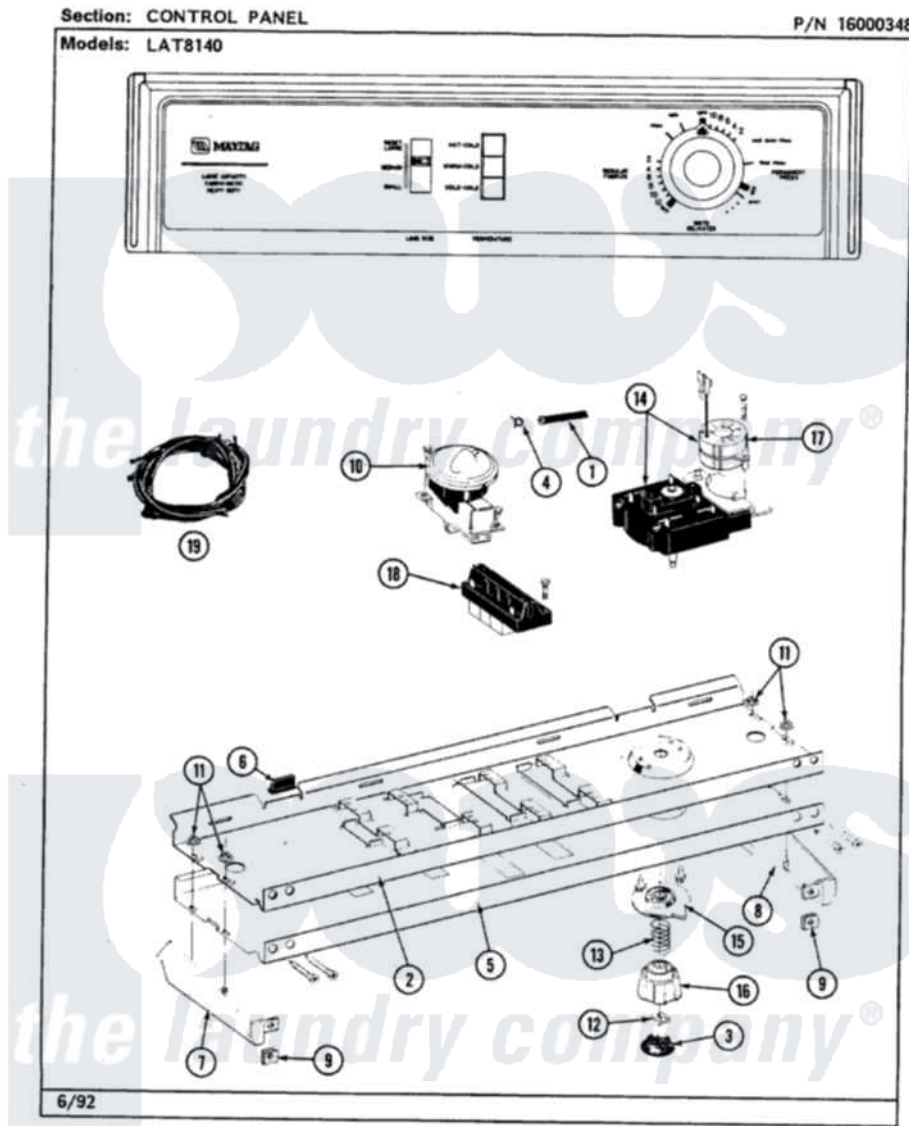

Maytag LAT8140AAL 04 - CONTROL PANEL

18

Maytag [Residential Maytag LAT8140AAL Washer Parts](#) Parts Diagram 04 - CONTROL PANEL
 Click on the part number to view part

Item	Original Part Number	Replaced By	Status	Part Description
1	212942	22001619		Tube, Water Level Switch
2	214818			Back Up Plate
"	210932			Screw, No.8 X 9/16 Ctsk Note: Screw, Inlet Duct
3	215821		Not Available	CAP, KNOB
4	410296	596669		Clamp, Manifold
5	207606		Not Available	CONTROL PANEL
"	210932			Screw, No.8 X 9/16 Ctsk Note: Screw, Inlet Duct
6	214897			Pad, Control Panel
7	207215		Not Available	END CAP LH
8	207216		Not Available	END CAP RH
9	214894			Fastener, End Cap
10	214872			Palnut, End Cap Note: Nut, Lamp Holder
11	211605			Bezel, Timer Dial
12	211065			Spring, Index Wheel

13	213966	3400014	Screw
"	207379		Timer
14	215827	Not Available	TIMER DIAL SKIRT
15	215828		Knob, Timer
16	205033	22205033	Motor- Tim
17	207363	Not Available	3 LEVEL PRESSURE SWITCH
"	211168	W10139210	Screw, 8-18 X 5/16
18	213117	67006908	Screw, Ice Rack
"	207368	Not Available	TEMP CONTROL SWITCH - 3 BUTTON
19	207383		Wire Harness